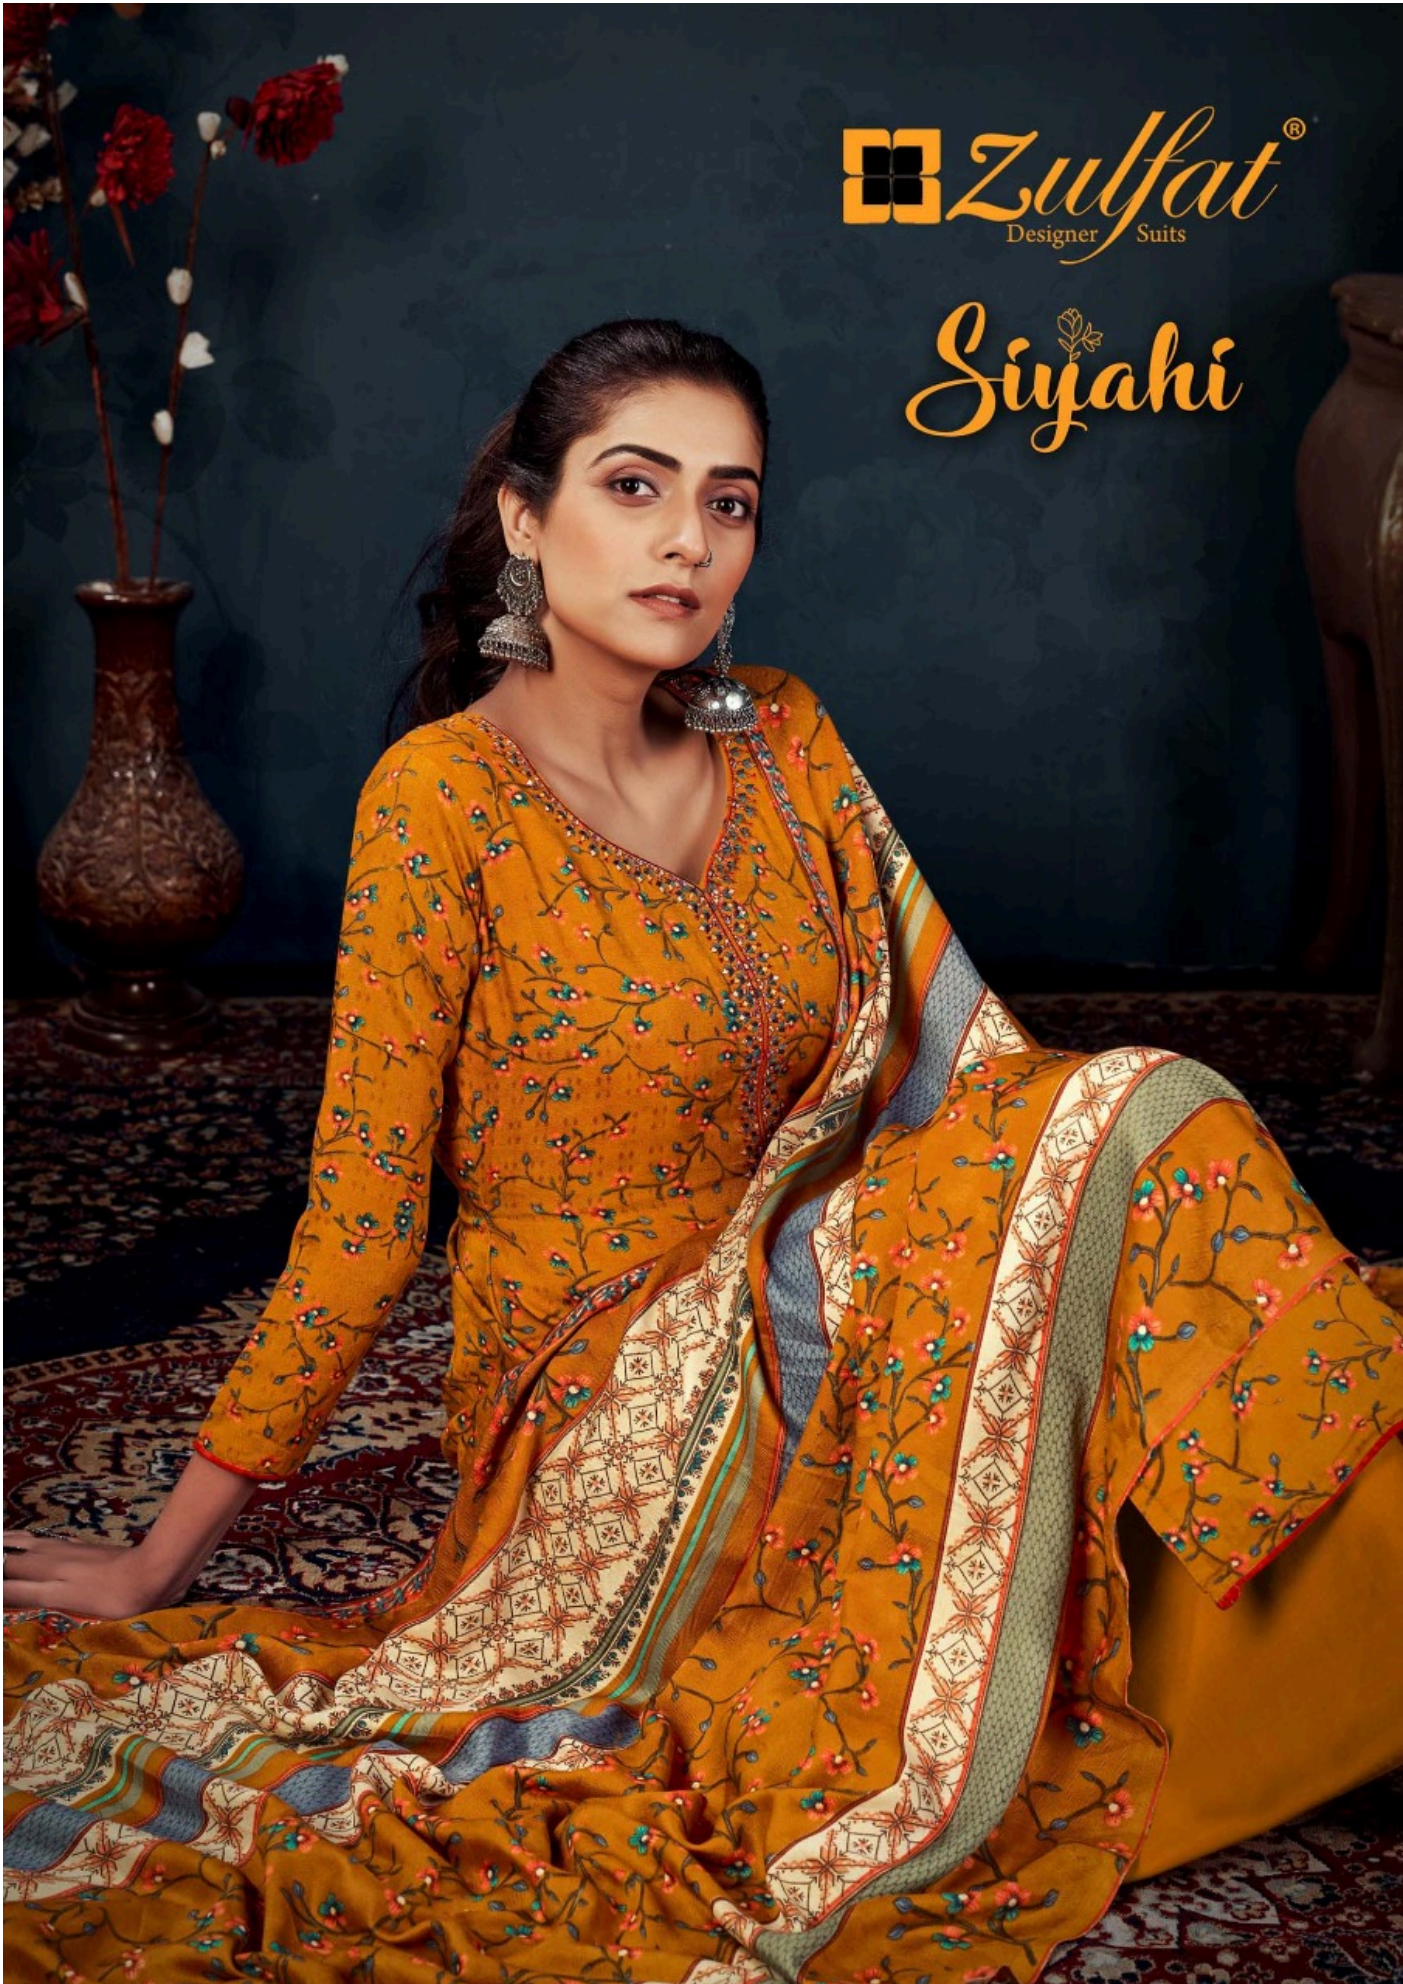

FASHION TOUCH

INDIAN BEAUTY

STYLUS BEAUTY

Zulfat®  
Designer Suits

Siyahi

SHADES TOUCH

360-001

360-002