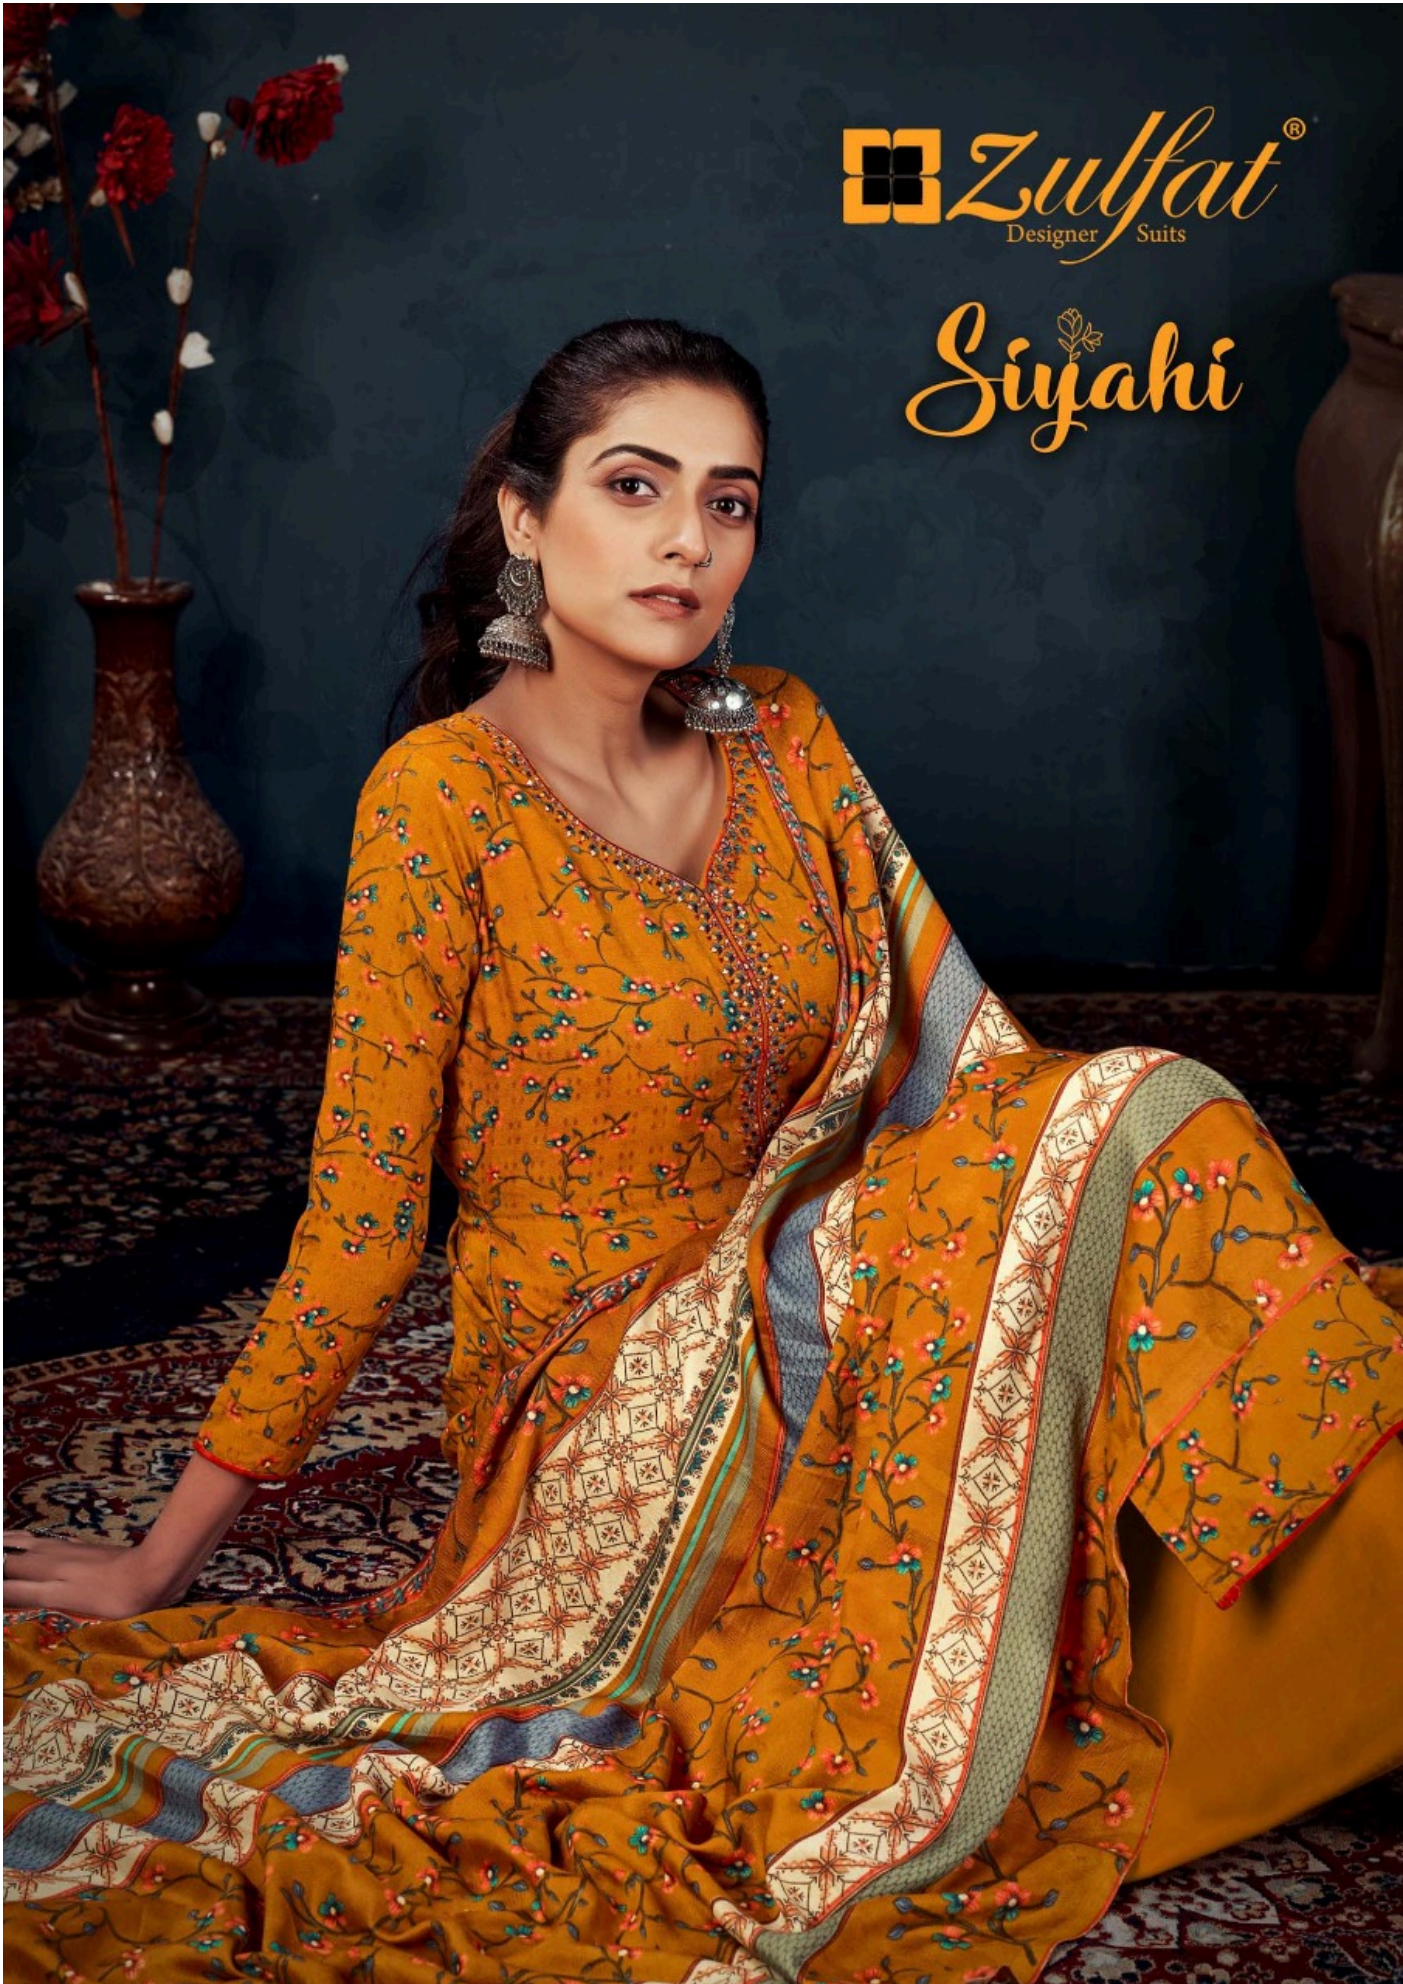

Zulfat®
Designer Suits

Siyahi