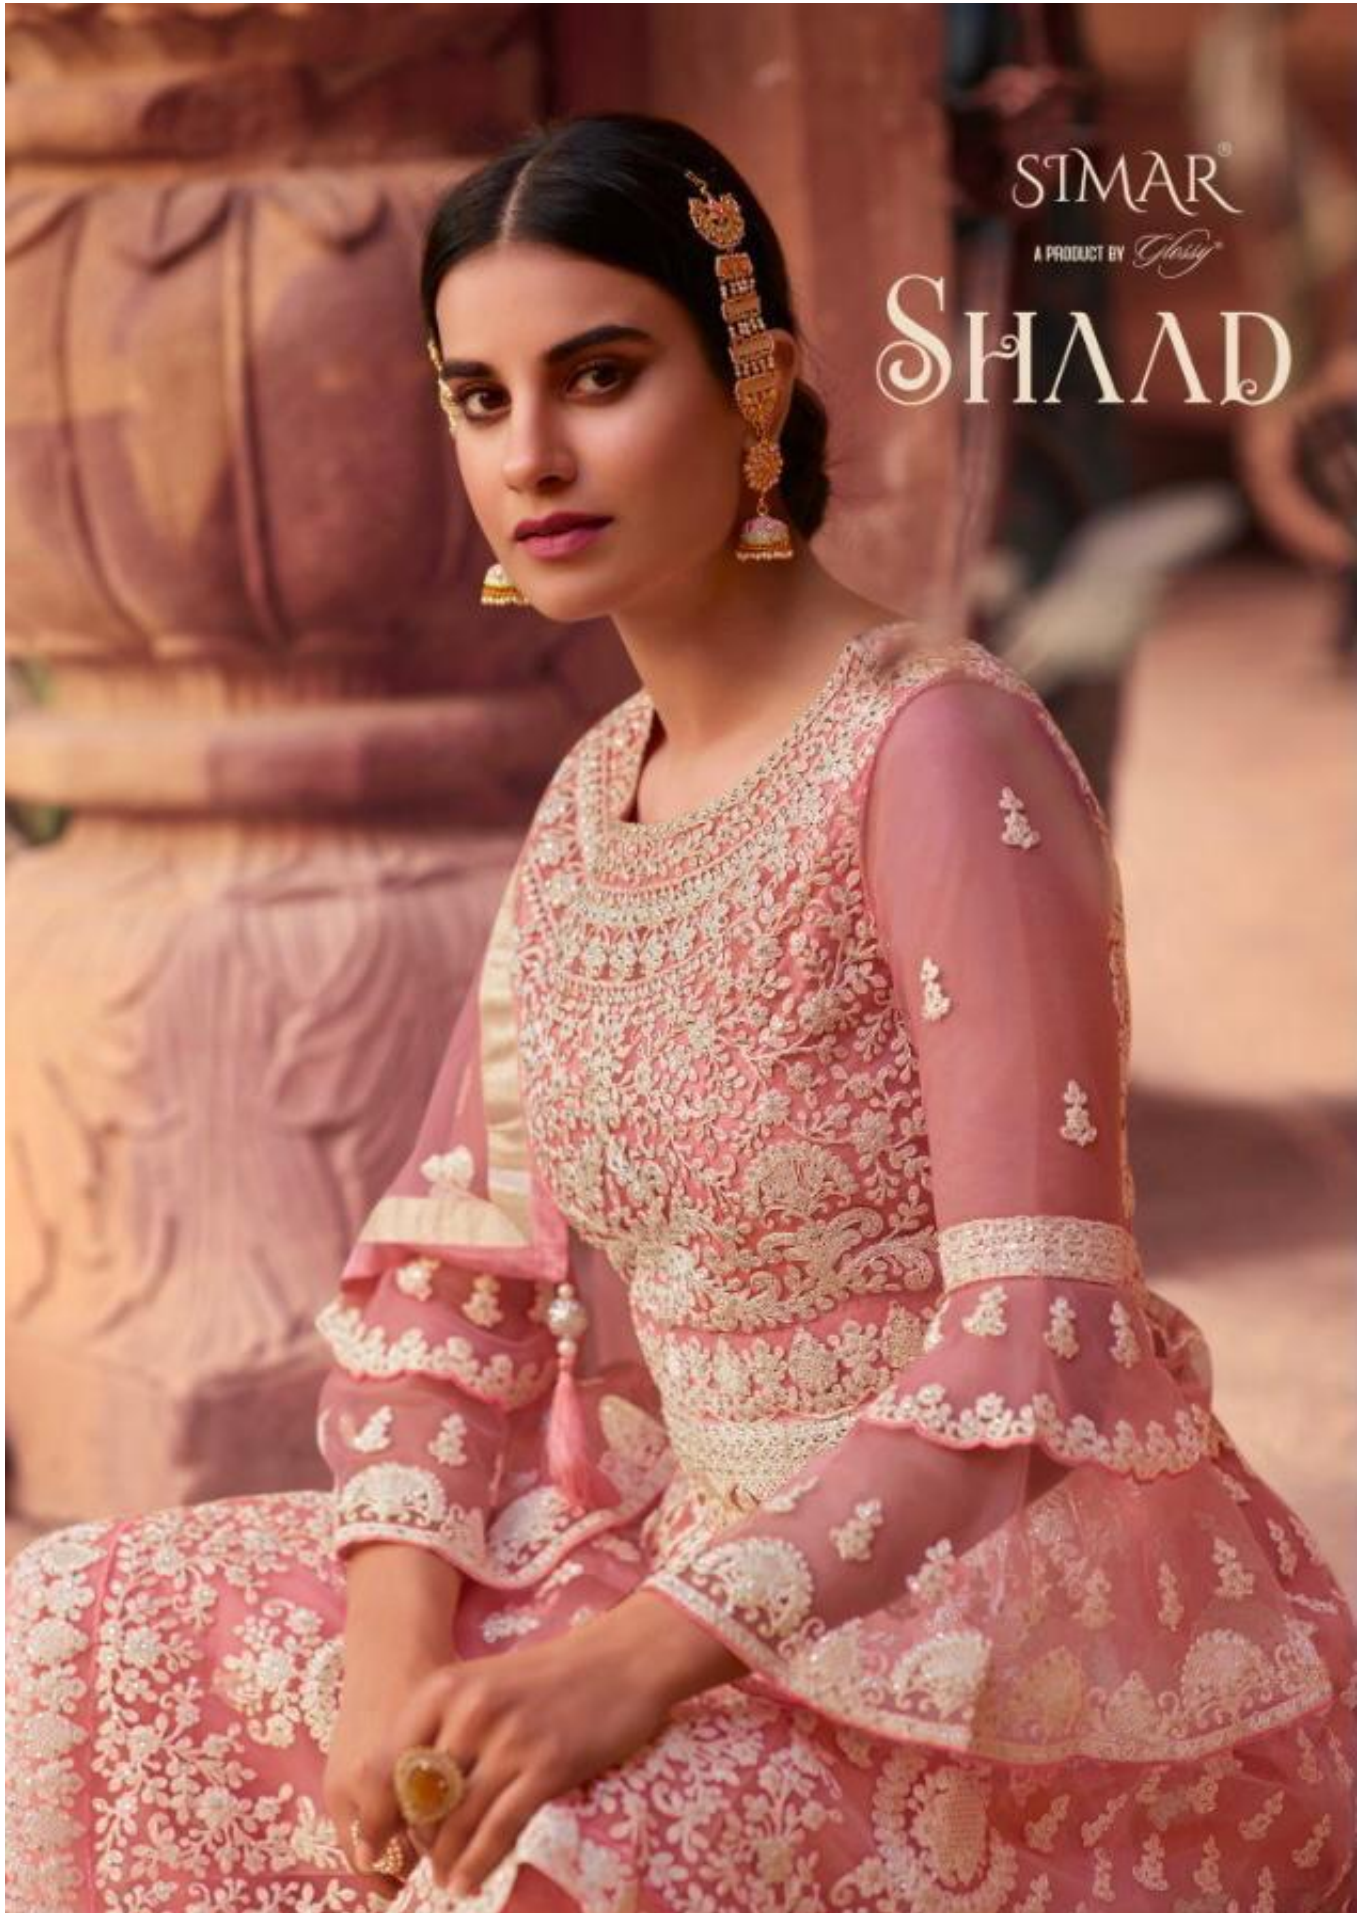

STMAR®

A PRODUCT BY *Glossy*

SHAAD