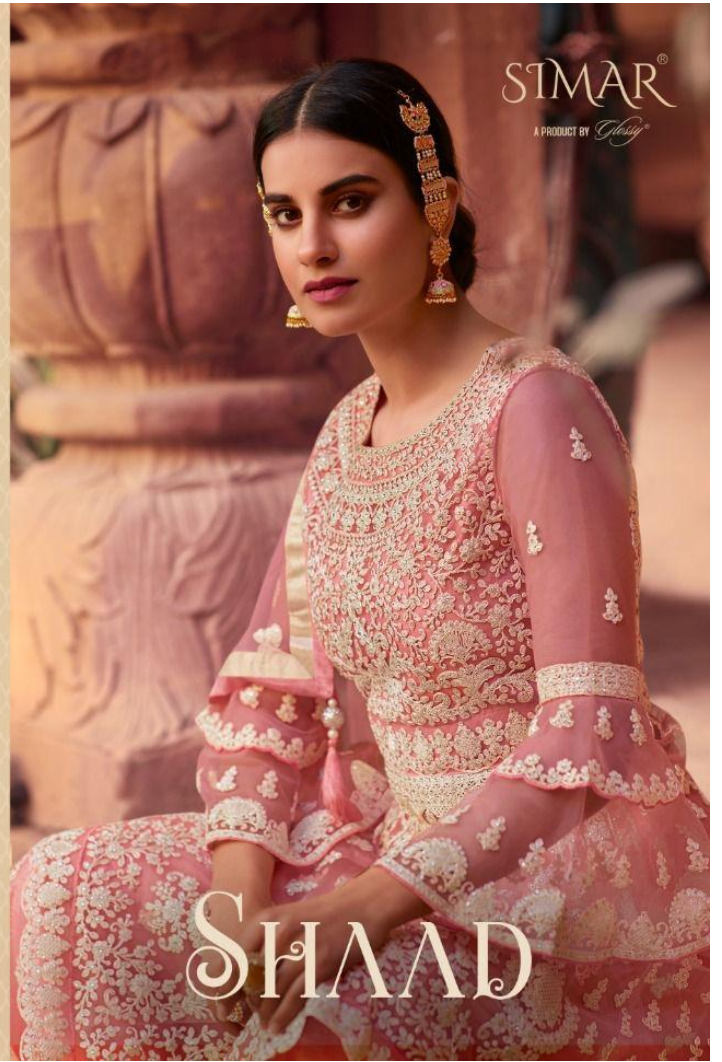

STMAR®

A PRODUCT BY *Clasig*

SHAAD

PRODUCT DETAILS

TOP

NET WITH SANTOON INNER AND
CORDING AND SWAROVSKI WORK

BOTTOM

NET WITH SANTOON INNER
AND CORDING WORK

DUPATTA

NET WITH CORDING WORK

g®

S G CREATIONS

STMAR®
A PRODUCT BY *Clasig*

SHAAD