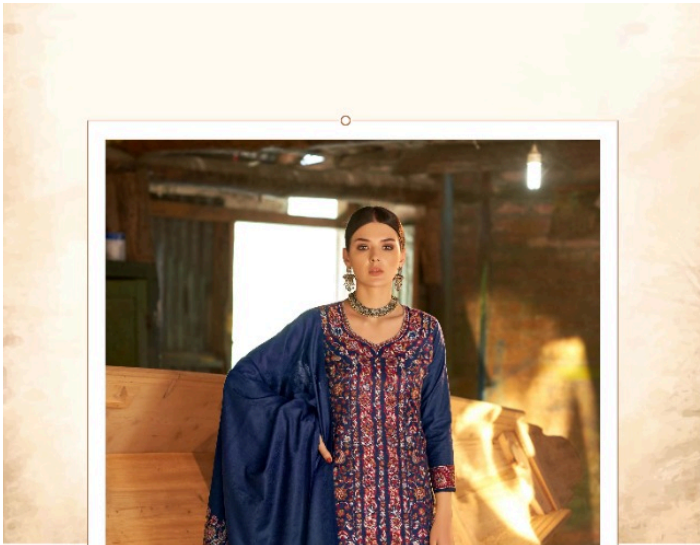

TRADITIONAL GLAMOUR

I 727.003