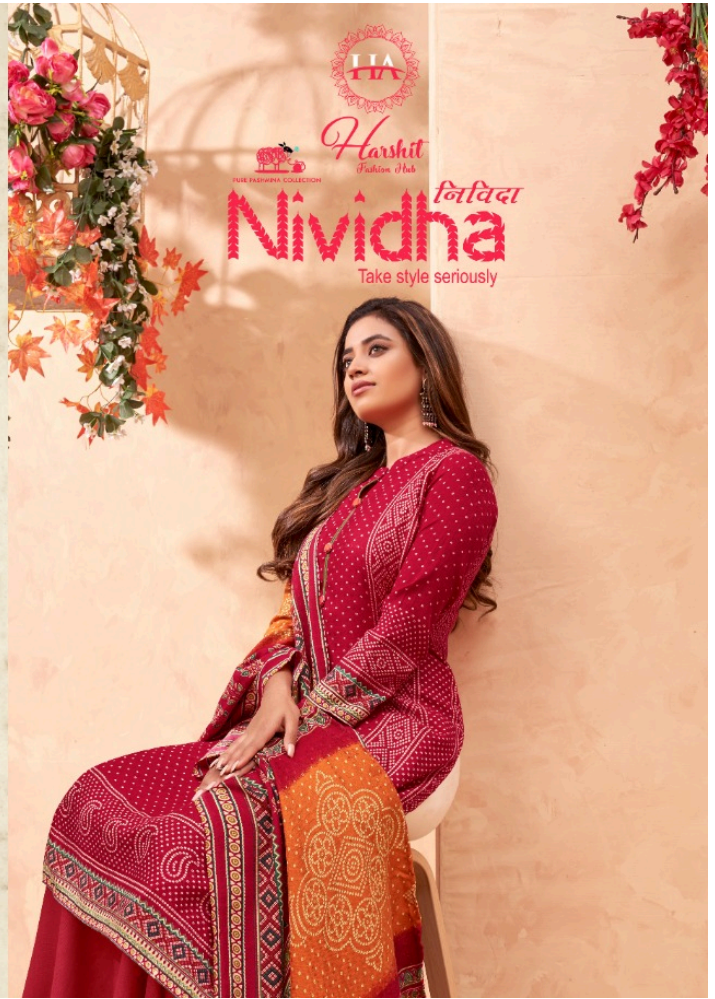

: TOP :
Pure Wool Pashmina
DIGITAL STYLE With
Swarovski Diamond

: BOTTOM :
Pure Wool Pashmina Solid

: DUPATTA :
Pure Wool Pashmina
DIGITAL PRINT Dupatta

Harshit
Fashion Hub

ALOK SUIT PVT. LTD.
We Create As Per Tradition

complimentary copy not for sale.

Harshit
Fashion Hub

Nividha निविदा
Take style seriously