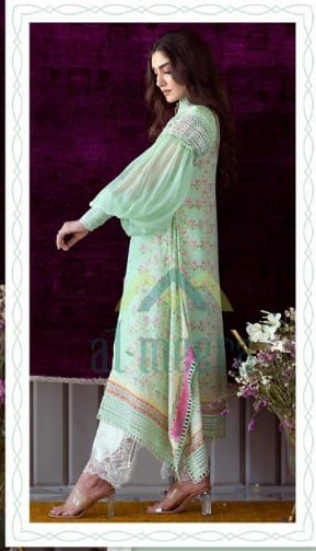

al-meera

al-meera

al-meera

al-meera

al-meera

  
**al-meera**  
DESIGN BY QUEEN STUDIO  
Design No.1130

**CARE INSTRUCTIONS**  
DRY CLEAN RECOMMENDED  
DO NOT USE ANY TYPE OF BLEACH OR  
STAIN REMOVING CHEMICALS  
WASH & SOAK COLORED & WHITE FABRICS SEPARATELY  
DO NOT OVER EXPOSE DAMP FABRIC TO STRONG SUNLIGHT  
IRON AT MODERATE TEMPERATURE