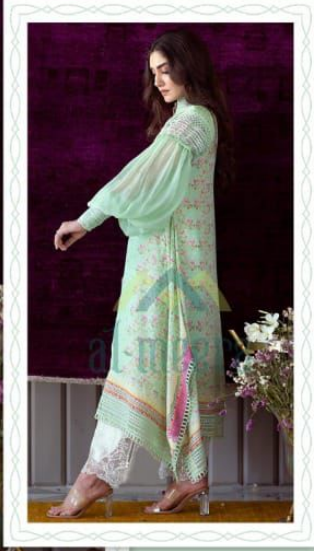

al-meera

al-meera

al-meera

al-meera

al-meera

al-meera

al-meera
DESIGN BY QUEEN STUDIO
Design No.1130

CARE INSTRUCTIONS
DRY CLEAN RECOMMENDED
DO NOT USE ANY TYPE OF BLEACH OR
STAIN REMOVING CHEMICALS
WASH & SOAK COLORED & WHITE FABRICS SEPARATELY
DO NOT OVER EXPOSE DAMP FABRIC TO STRONG SUNLIGHT
IRON AT MODERATE TEMPERATURE