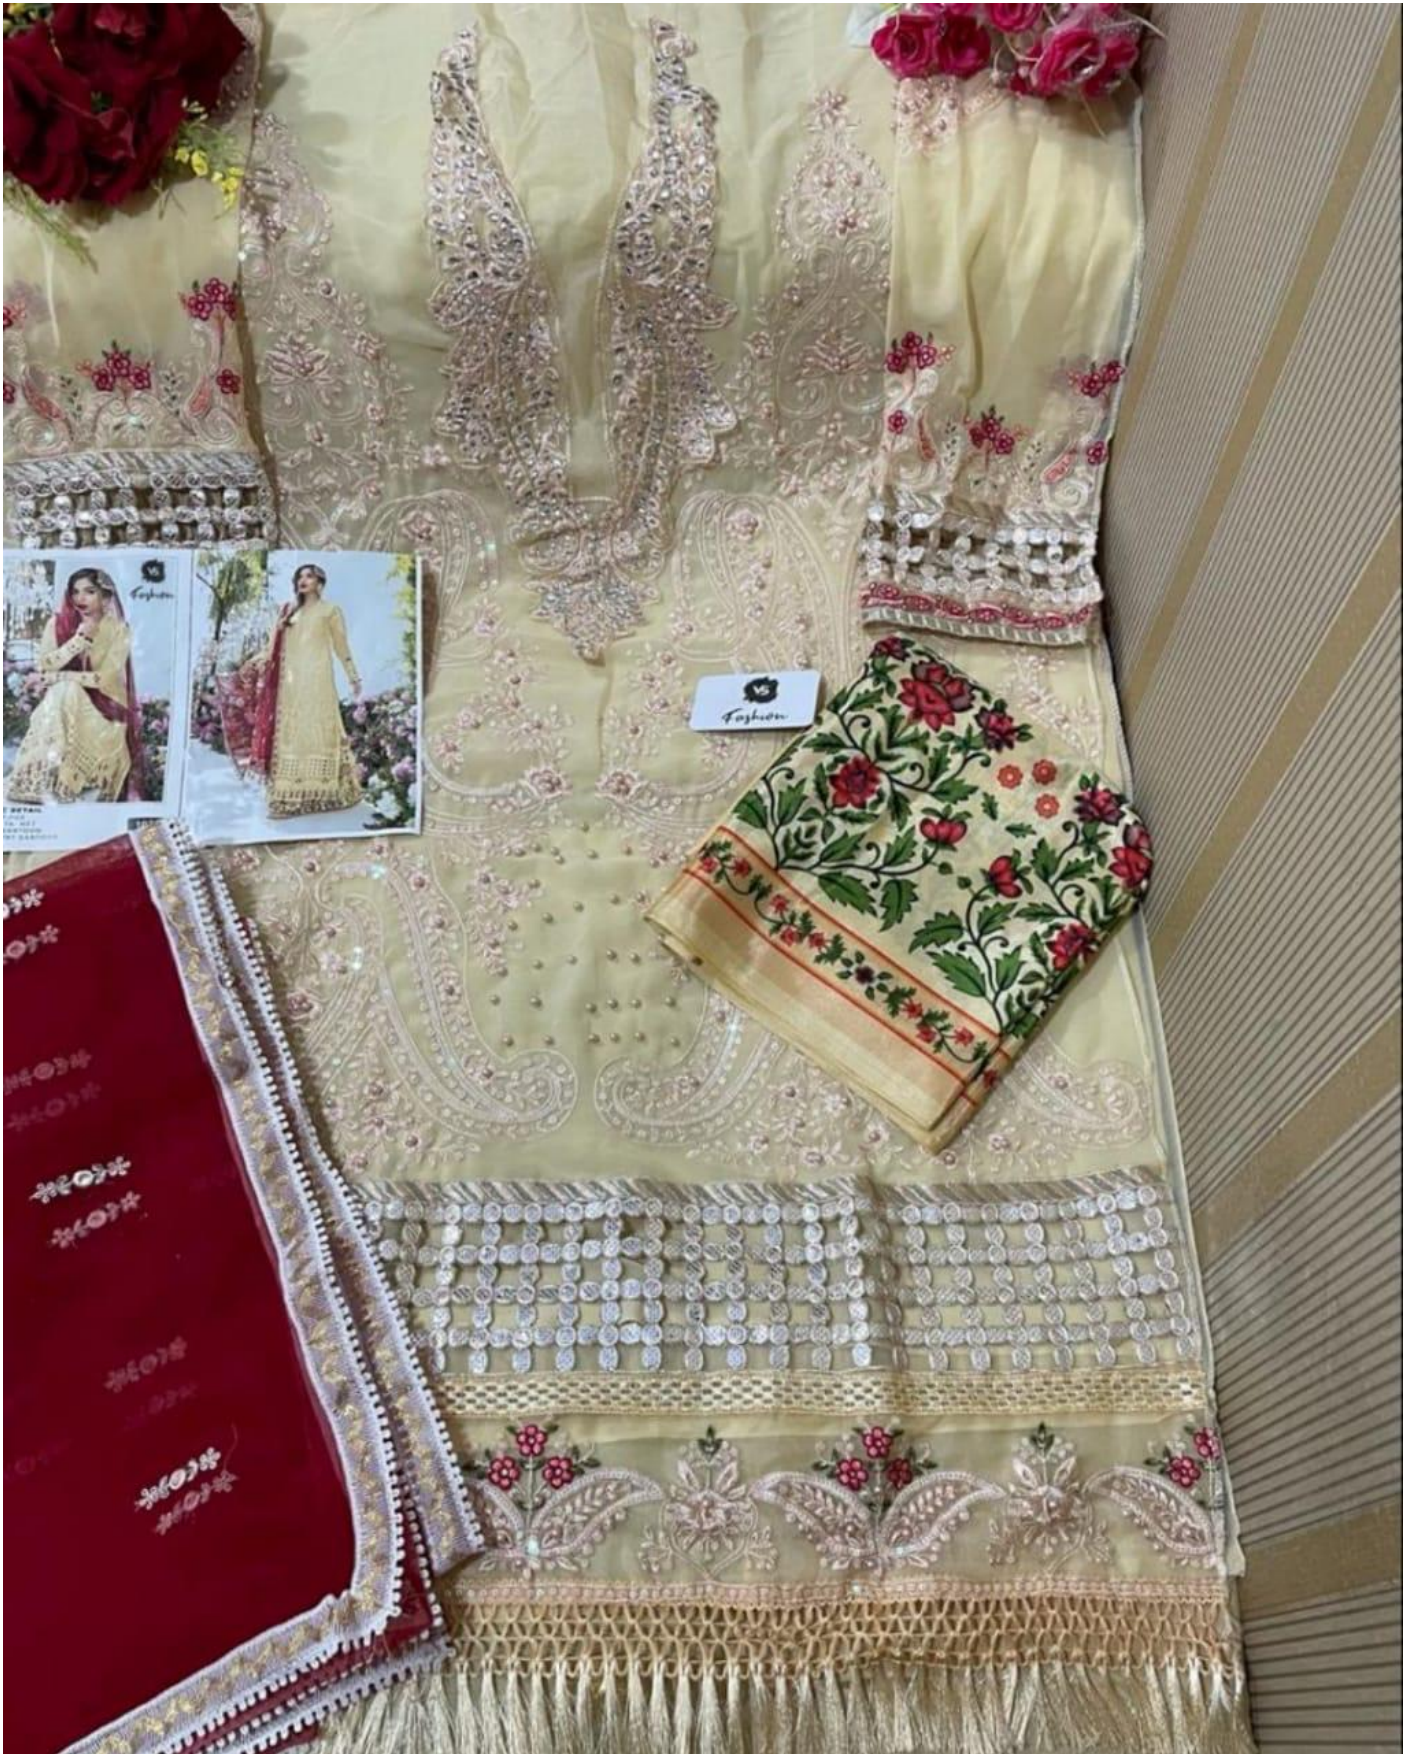

FABRIC DETAIL

TOP-FOX

DUPATTA- NET

INNER- SANTOON

BOTTOM- PRINT SANTOON

1078-C

VS

Fashion

FABRIC DETAIL

TOP-FOX

DUPATTA- NET

INNER- SANTOON

BOTTOM- PRINT SANTOON

1078-C

FABRIC DETAIL

TOP-FOX

DUPATTA- NET

INNER- SANTOON

BOTTOM- PRINT SANTOON

1078-C

Fashion

Fashion

KABIRI DETAIL
TOP: LACE
DURABLE NET
NECK: KANIKO
BOTTOM: FOLLY DARTING
1078

15
Fashion

15
Fashion

FABRIC DETAIL

TOP-FOX

DUPATTA- NET

INNER- SANTOON

BOTTOM- PRINT SANTOON

1078-A

FABRIC DETAIL