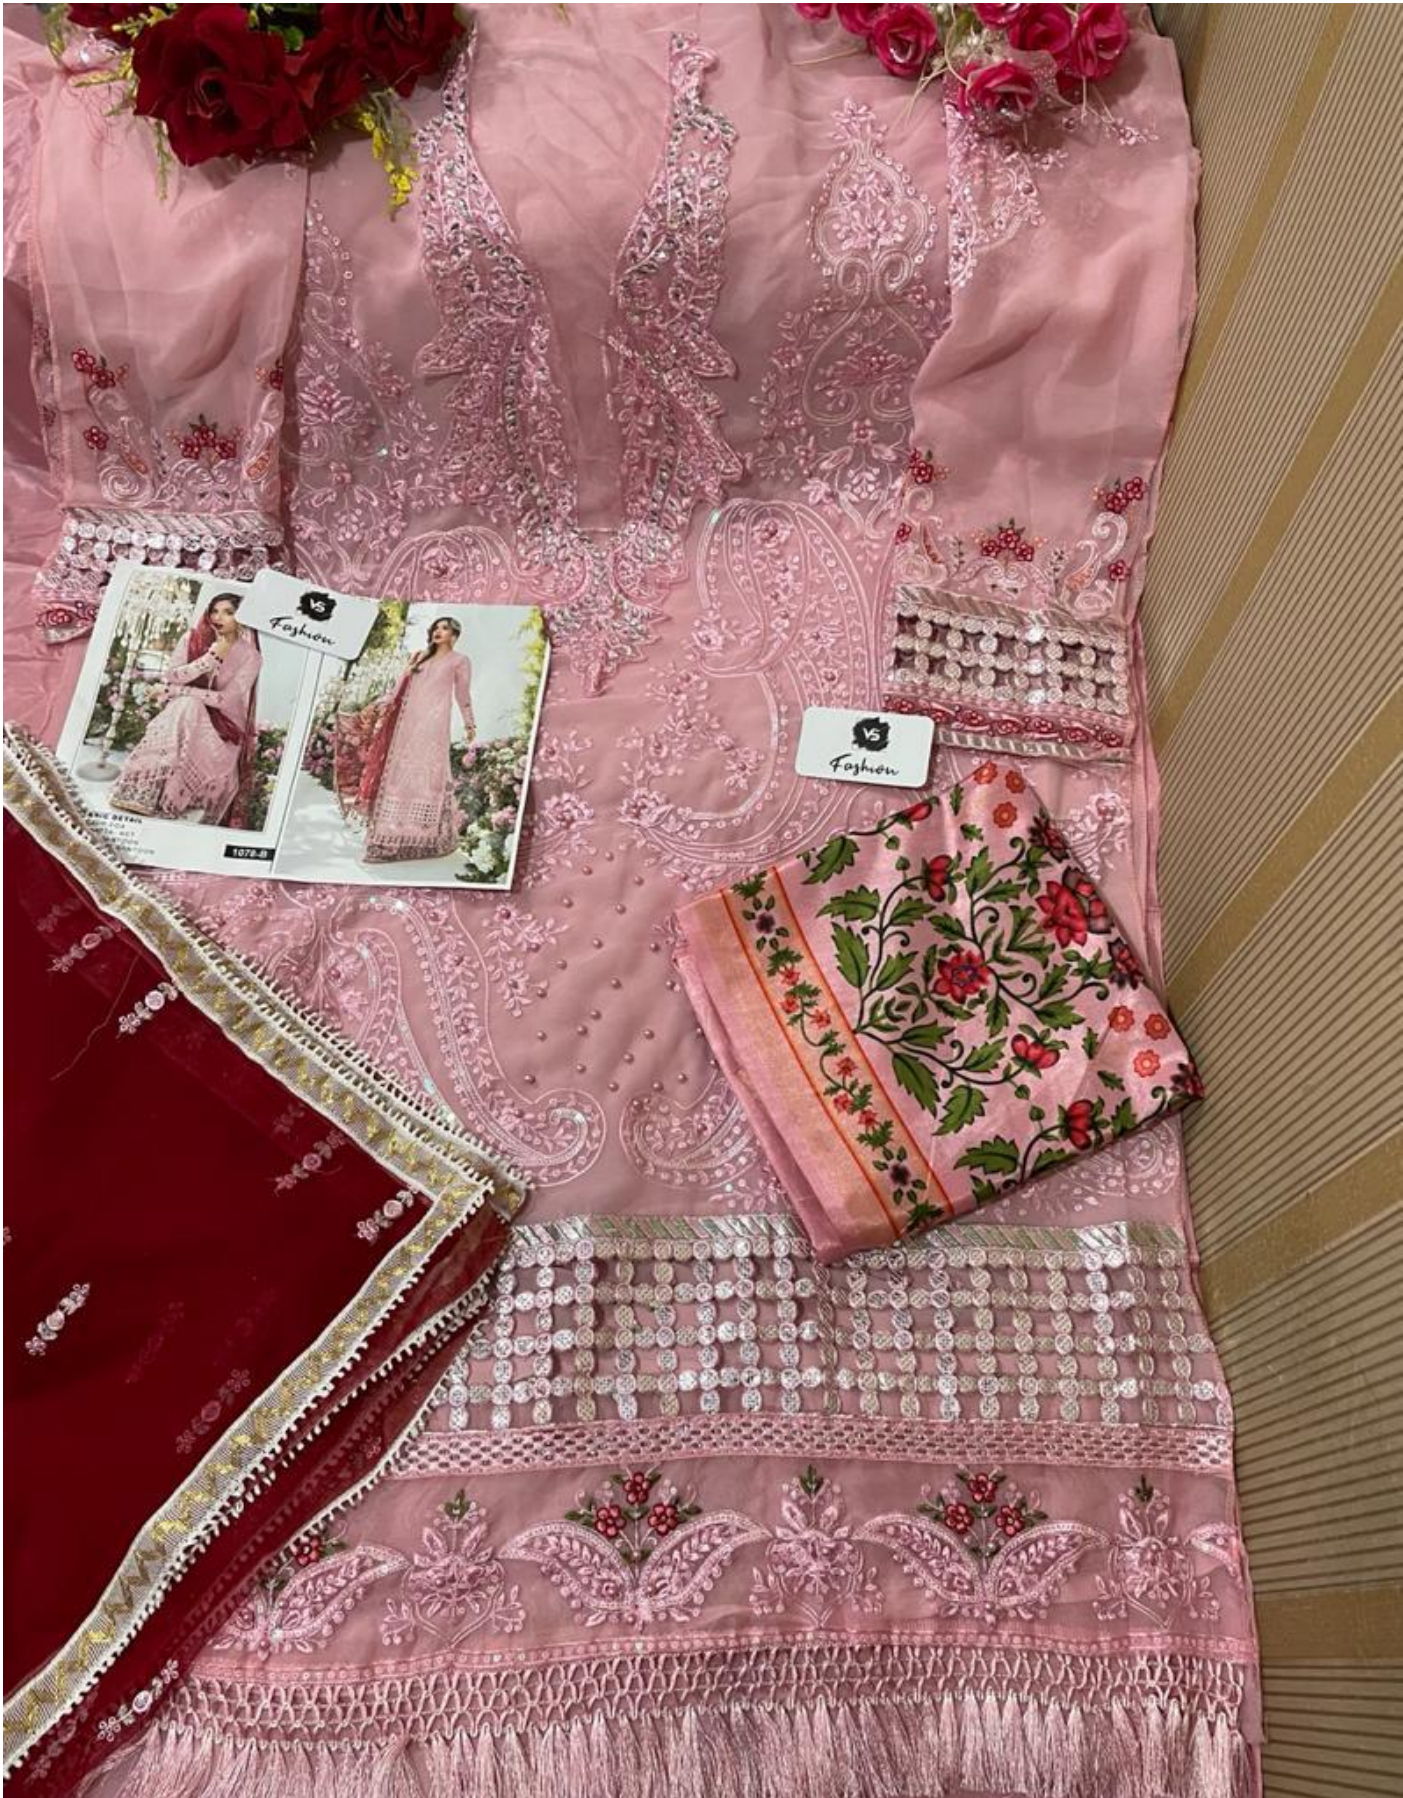

FABRIC DETAIL

TOP-FOX

DUPATTA- NET

INNER- SANTOON

BOTTOM- PRINT SANTOON

1078-C

VS

Fashion

FABRIC DETAIL

TOP-FOX

DUPATTA- NET

INNER- SANTOON

BOTTOM- PRINT SANTOON

1078-C

FABRIC DETAIL

TOP-FOX

DUPATTA- NET

INNER- SANTOON

BOTTOM- PRINT SANTOON

1078-C

Fashion

Fashion

KABIRI DETAIL
TOP: LACE
DURABLE NET
NECK: KANIKO
BOTTOM: FOLLY DARTING
1078

15
Fashion

15
Fashion

FABRIC DETAIL

TOP-FOX

DUPATTA- NET

INNER- SANTOON

BOTTOM- PRINT SANTOON

1078-A

FABRIC DETAIL