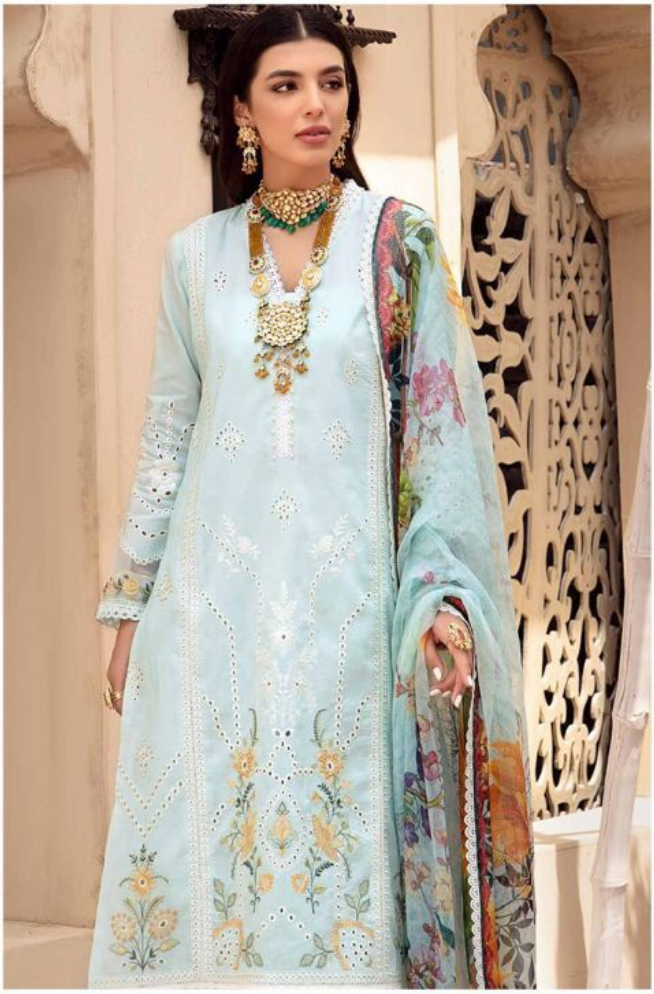

WASHING INTRUCTIONS

DO NOT USE ANY TYPE OF BLEACH OR STAIN REMOVING CHEMICALS
BEFORE CUTTING / STITCHING, FABRIC SHOULD BE SOAKED BE SOAKED IN WATER
(ALL COMPONENTS SEPARATELY) FOR 15 MINUTES
DO NOT KEEP WET FABRIC IN TWISTED FROM IN ORDER TO AVOID COPY MARKS |
WASH COLOURED AND WHITE FABRICS SEPARATELY
IRON CLOTHES AT MODERATE TEMPERATURE | DO NOT DRY FABRIC IN DIRECT SUNLIGHT
(EXTRA LACES, HANGINGS AND ACCESSORIES ARE NOT INDUDED)

D.NO.2129

Rosemeen®
Maria B
EMBROIDERED LAWN
COLLECTION