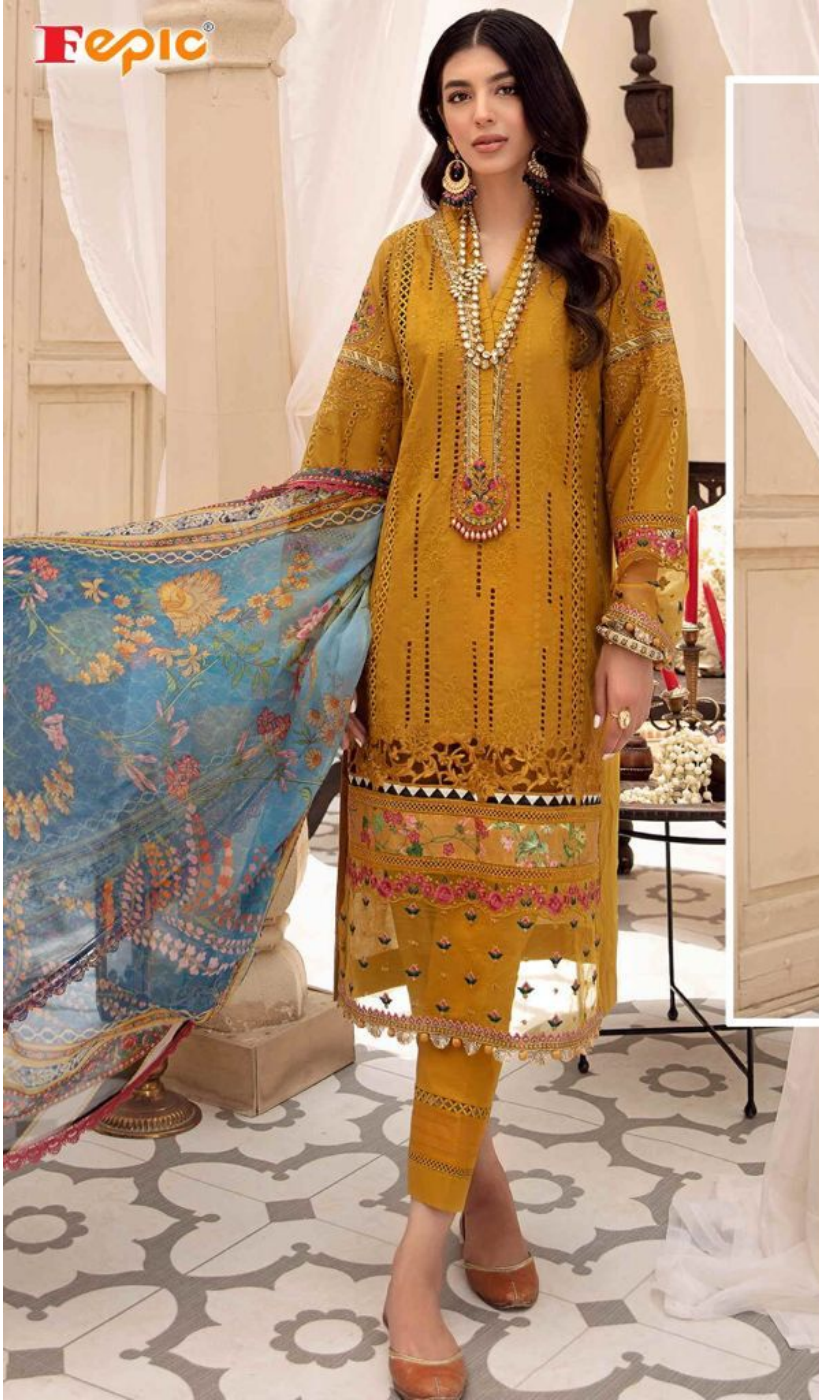

Fepic

WASHING INSTRUCTIONS

DO NOT USE ANY TYPE OF BLEACH OR STAIN REMOVING CHEMICALS
BEFORE CUTTING / STITCHING. FABRIC SHOULD BE SOAKED IN WATER
(ALL COMPONENTS SEPARATELY) FOR 15 MINUTES
DO NOT KEEP WET FABRIC IN TWISTED FORM IN ORDER TO AVOID COPY MARKS |
WASH COLOURED AND WHITE FABRICS SEPARATELY
IRON CLOTHES AT MODERATE TEMPERATURE | DO NOT DRY FABRIC IN DIRECT SUNLIGHT
(EXTRA LACES, HANGINGS AND ACCESSORIES ARE NOT INCLUDED)

D.NO.2130

Rosemeen

Maria B

EMBROIDERED LAWN
COLLECTION