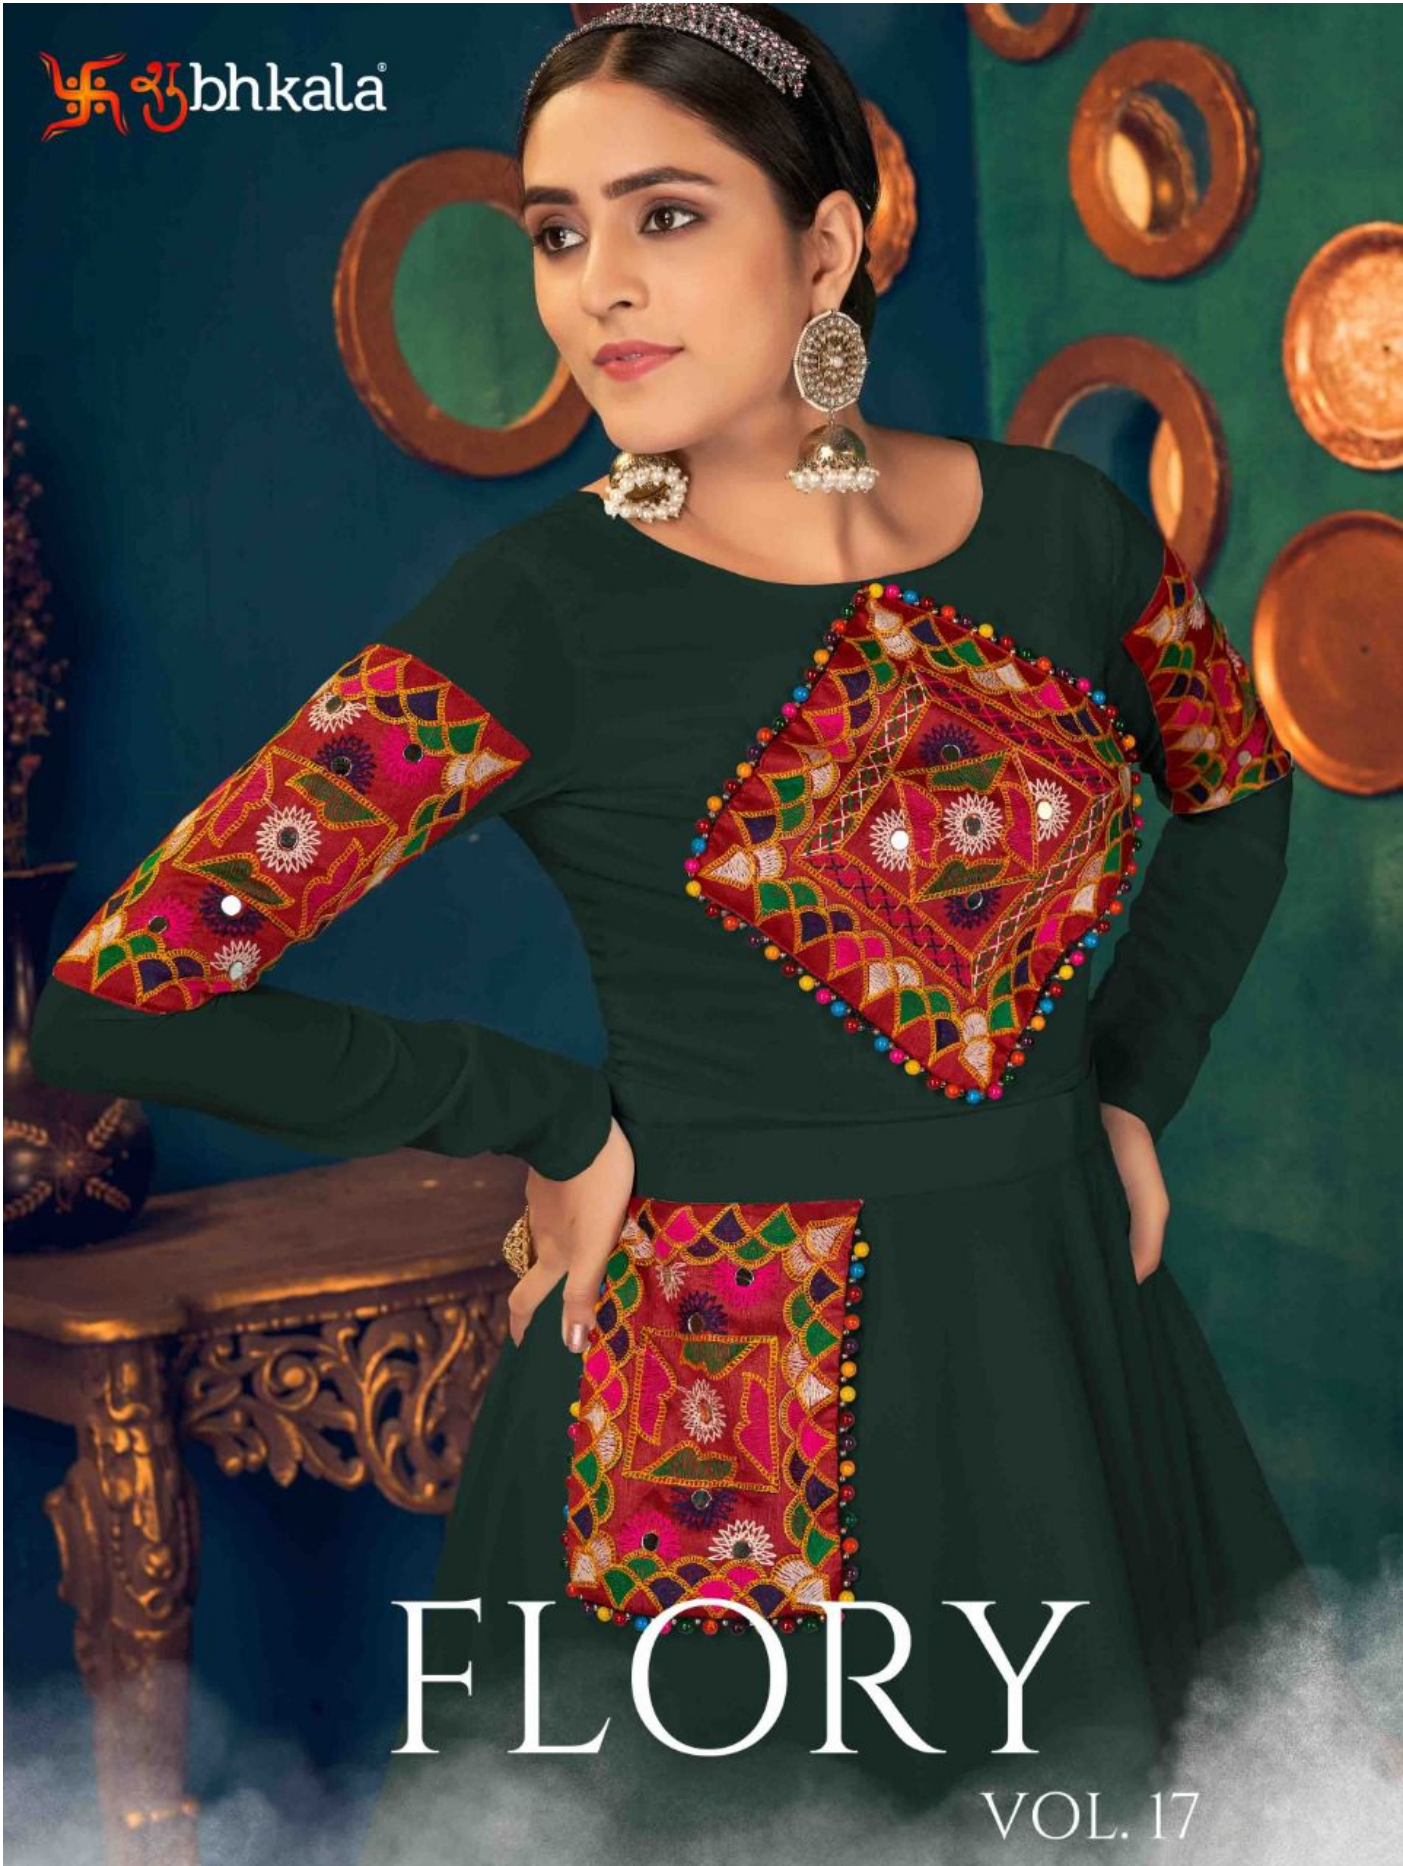

bhkala®

FLORY

VOL. 17

bhkala®

FLORY

VOL. 17

4621

4622

4623

4624

4625

4626

4627

4628

4629

FLORY

VOL. 17

bhkala

Design NO. (SKU)	Gown & Inner Color	Gown Fabric	Inner Fabric	Belt	SIZE (SEMI - STITCHED)	Gown Work	Top Length INCH	Inner Length MTR	Weight
4621	Pink	Georgette	SILK CREPE	WAIST BELT WITH POCKET	Semi Stitched (Customized from 34 to 46)	Embroidered Work With Real Mirror And Pearl Work With Waist Belt	58	3	1 KG
4622	Purple	Georgette	SILK CREPE	WAIST BELT WITH POCKET	Semi Stitched (Customized from 34 to 46)	Embroidered Work With Real Mirror And Pearl Work With Waist Belt	58	3	1 KG
4623	Blue	Georgette	SILK CREPE	WAIST BELT WITH POCKET	Semi Stitched (Customized from 34 to 46)	Embroidered Work With Real Mirror And Pearl Work With Waist Belt	58	3	1 KG
4624	Cherry Red	Georgette	SILK CREPE	WAIST BELT WITH POCKET	Semi Stitched (Customized from 34 to 46)	Embroidered Work With Real Mirror And Pearl Work With Waist Belt	58	3	1 KG
4625	Green	Georgette	SILK CREPE	WAIST BELT WITH POCKET	Semi Stitched (Customized from 34 to 46)	Embroidered Work With Real Mirror And Pearl Work With Waist Belt	58	3	1 KG
4626	White	Georgette	SILK CREPE	WAIST BELT WITH POCKET	Semi Stitched (Customized from 34 to 46)	Embroidered Work With Real Mirror And Pearl Work With Waist Belt	58	3	1 KG
4627	Black	Georgette	SILK CREPE	WAIST BELT WITH POCKET	Semi Stitched (Customized from 34 to 46)	Embroidered Work With Real Mirror And Pearl Work With Waist Belt	58	3	1 KG
4628	Pista Green	Georgette	SILK CREPE	WAIST BELT WITH POCKET	Semi Stitched (Customized from 34 to 46)	Embroidered Work With Real Mirror And Pearl Work With Waist Belt	58	3	1 KG
4629	Sky	Georgette	SILK CREPE	WAIST BELT WITH POCKET	Semi Stitched (Customized from 34 to 46)	Embroidered Work With Real Mirror And Pearl Work With Waist Belt	58	3	1 KG