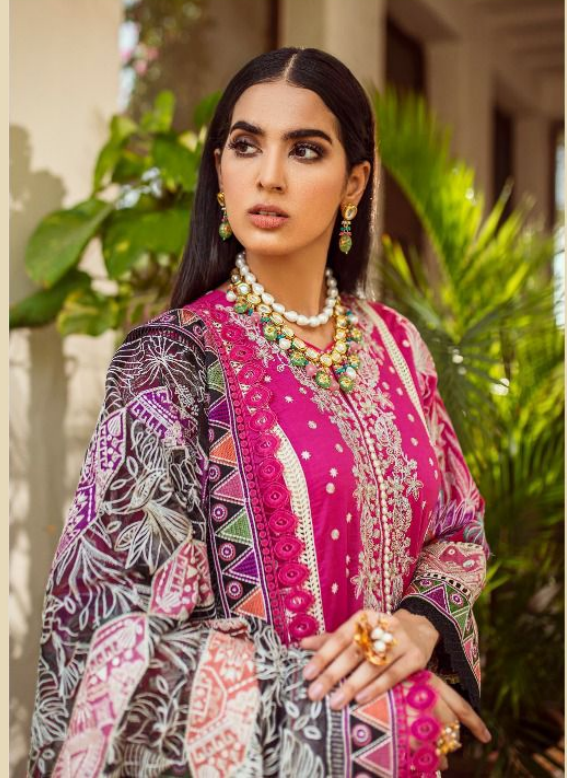

MARYAM HUSSAIN

EMBROIDERED COLLECIONA HIT LIST