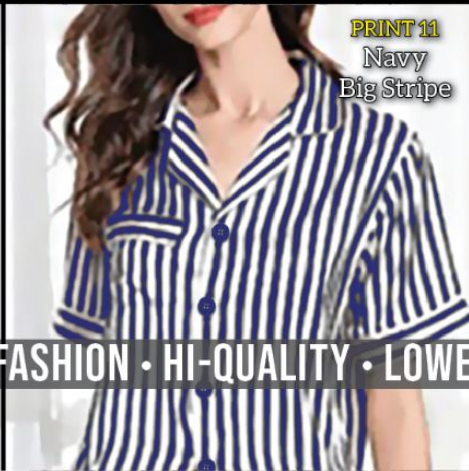

**LUXURY SATIN NIGHTSUIT**

**LATEST FASHION · HI-QUALITY · LOWEST PRICE**

**LUXURY SATIN NIGHTSUIT**

**LATEST FASHION · HI-QUALITY · LOWEST PRICE**

PRINT 10  
Cream  
Navy Stripe

PRINT 01  
Black Geometric

PRINT 02  
Navy Big Flower

PRINT 03  
Black Blue Flower

PRINT 04  
Black Red Flower

PRINT 05  
Blue White Flower

PRINT 06  
Navy White Flower

PRINT 07  
Blue Big Flower

PRINT 08  
Black Big Stripe

PRINT 09  
Black Small Stripe