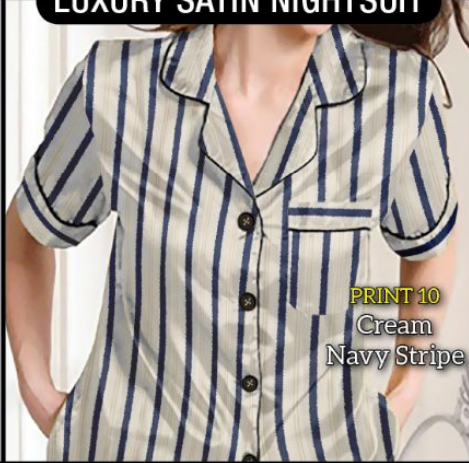

**LUXURY SATIN NIGHTSUIT**

**LATEST FASHION · HI-QUALITY · LOWEST PRICE**

**LUXURY SATIN NIGHTSUIT**

**LATEST FASHION · HI-QUALITY · LOWEST PRICE**

PRINT 10  
Cream  
Navy Stripe

PRINT 01  
Black Geometric

PRINT 02  
Navy Big Flower

PRINT 03  
Black Blue Flower

PRINT 04  
Black Red Flower

PRINT 05  
Blue White Flower

PRINT 06  
Navy White Flower

PRINT 07  
Blue Big Flower

PRINT 08  
Black Big Stripe

PRINT 09  
Black Small Stripe