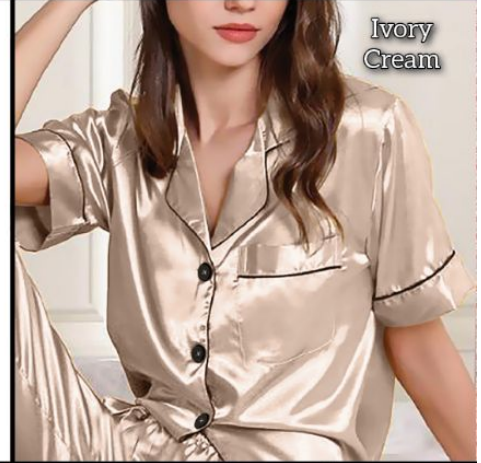

PRINT 02  
Navy Big Flower

PRINT 03  
Black Blue Flower

PRINT 04  
Black Red Flower

PRINT 05  
Blue White Flower

PRINT 06  
Navy White Flower

PRINT 07  
Blue Big Flower

PRINT 08  
Black Big Stripe

PRINT 09  
Black Small Stripe

**LATEST FASHION • HI-QUALITY • LOWEST PRICE**

**LUXURY SATIN NIGHTSUIT**

**LATEST FASHION · HI-QUALITY · LOWEST PRICE**

**LUXURY SATIN NIGHTSUIT**

Fabric:  
Japanese Soft  
Satin Silk

Size:  
38 (M) • 40 (L) • 42 (XL)