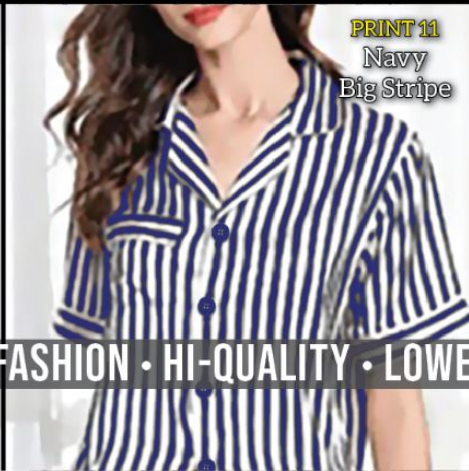

LATEST FASHION · HI-QUALITY · LOWEST PRICE