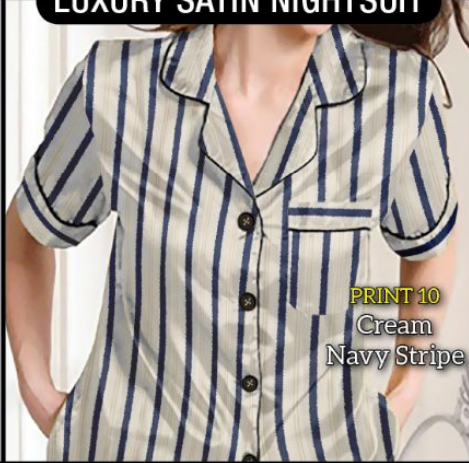

**LUXURY SATIN NIGHTSUIT**

**LATEST FASHION · HI-QUALITY · LOWEST PRICE**

**LUXURY SATIN NIGHTSUIT**

**LATEST FASHION · HI-QUALITY · LOWEST PRICE**

PRINT 10  
Cream  
Navy Stripe

PRINT 01  
Black Geometric

PRINT 02  
Navy Big Flower

PRINT 03  
Black Blue Flower

PRINT 04  
Black Red Flower

PRINT 05  
Blue White Flower

PRINT 06  
Navy White Flower

PRINT 07  
Blue Big Flower

PRINT 08  
Black Big Stripe

PRINT 09  
Black Small Stripe

PRINT 10  
Cream Navy Stripe

PRINT 11  
Navy Big Stripe

Moss Green

L Size only  
Peach

Ivory Cream

**LUXURY SATIN NIGHTSUIT**

Fabric:  
Japanese Soft  
Satin Silk

Size:  
38 (M) • 40 (L) • 42 (XL)

**LATEST FASHION • HI-QUALITY • LOWEST PRICE**

**LUXURY SATIN NIGHTSUIT**

**LATEST FASHION · HI-QUALITY · LOWEST PRICE**

**LUXURY SATIN NIGHTSUIT**

Fabric:  
Japanese Soft  
Satin Silk

Size:  
38 (M) • 40 (L) • 42 (XL)