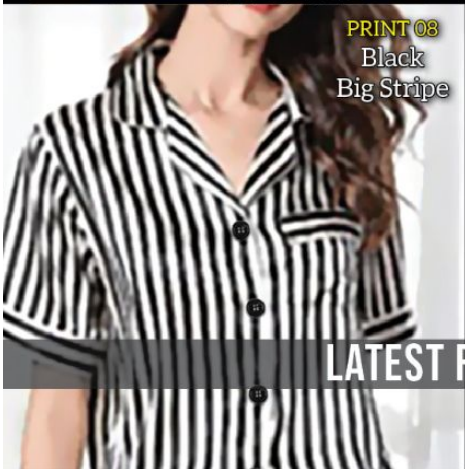

LUXURY SATIN NIGHTSUIT

LATEST FASHION · HI-QUALITY · LOWEST PRICE

PRINT 06
Navy
White
Flower

PRINT 09
Black
Small Stripe

LUXURY SATIN NIGHTSUIT

PRINT 07
Blue
Big Flower

PRINT 10
Cream
Navy Stripe

PRINT 08
Black
Big Stripe

PRINT 11
Navy
Big Stripe

LATEST FASHION · HI-QUALITY · LOWEST PRICE

PRINT 10
Cream
Navy Stripe

PRINT 01
Black Geometric

PRINT 02
Navy Big Flower

PRINT 03
Black Blue Flower

PRINT 04
Black Red Flower

PRINT 05
Blue White Flower