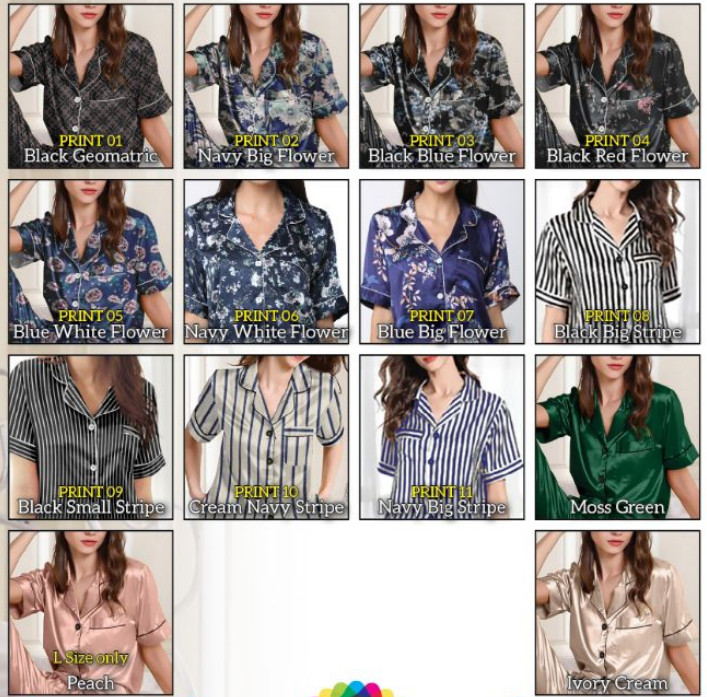

LUXURY SATIN NIGHTSUIT

LATEST FASHION · HI-QUALITY · LOWEST PRICE

PRINT 06
Navy
White
Flower

PRINT 09
Black
Small Stripe

LUXURY SATIN NIGHTSUIT

PRINT 07
Blue
Big Flower

PRINT 10
Cream
Navy Stripe

PRINT 08
Black
Big Stripe

PRINT 11
Navy
Big Stripe

LATEST FASHION · HI-QUALITY · LOWEST PRICE

PRINT 10
Cream
Navy Stripe

PRINT 01
Black Geometric

PRINT 02
Navy Big Flower

PRINT 03
Black Blue Flower

PRINT 04
Black Red Flower

PRINT 05
Blue White Flower

PRINT 06
Navy White Flower

PRINT 07
Blue Big Flower

PRINT 08
Black Big Stripe

PRINT 09
Black Small Stripe

PRINT 10
Cream Navy Stripe

PRINT 11
Navy Big Stripe

Moss Green

L Size only
Peach