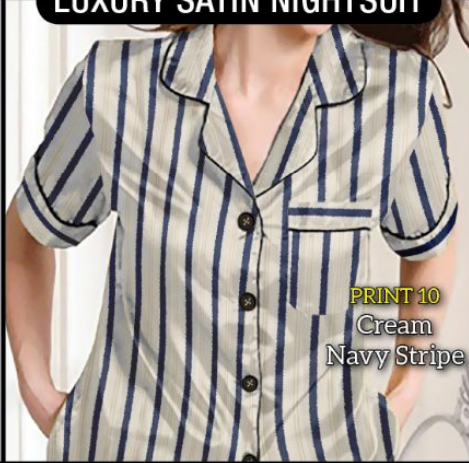

LUXURY SATIN NIGHTSUIT

LATEST FASHION · HI-QUALITY · LOWEST PRICE

PRINT 06
Navy
White
Flower

PRINT 09
Black
Small Stripe

LUXURY SATIN NIGHTSUIT

PRINT 07
Blue
Big Flower

PRINT 10
Cream
Navy Stripe

PRINT 08
Black
Big Stripe

PRINT 11
Navy
Big Stripe

LATEST FASHION · HI-QUALITY · LOWEST PRICE

PRINT 10
Cream
Navy Stripe

PRINT 01
Black Geometric

PRINT 02
Navy Big Flower

PRINT 03
Black Blue Flower

PRINT 04
Black Red Flower

PRINT 05
Blue White Flower

PRINT 06
Navy White Flower

PRINT 07
Blue Big Flower

PRINT 08
Black Big Stripe

PRINT 09
Black Small Stripe

PRINT 10
Cream Navy Stripe

PRINT 11
Navy Big Stripe

Moss Green

L Size only
Peach