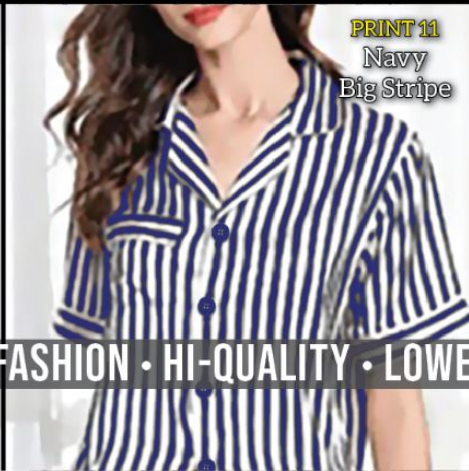

LUXURY SATIN NIGHTSUIT

LATEST FASHION · HI-QUALITY · LOWEST PRICE

PRINT 06
Navy
White
Flower

PRINT 09
Black
Small Stripe

LUXURY SATIN NIGHTSUIT

PRINT 07
Blue
Big Flower

PRINT 10
Cream
Navy Stripe

PRINT 08
Black
Big Stripe

PRINT 11
Navy
Big Stripe

LATEST FASHION · HI-QUALITY · LOWEST PRICE

PRINT 10
Cream
Navy Stripe

PRINT 01
Black Geometric

PRINT 02
Navy Big Flower

PRINT 03
Black Blue Flower

PRINT 04
Black Red Flower

PRINT 05
Blue White Flower