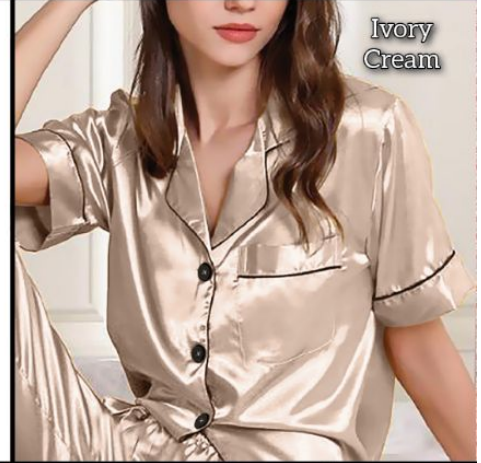

PRINT 11
Navy
Big Stripe

LATEST FASHION · HI-QUALITY · LOWEST PRICE

PRINT 10
Cream
Navy Stripe

PRINT 01
Black Geometric

PRINT 02
Navy Big Flower

PRINT 03
Black Blue Flower

PRINT 04
Black Red Flower

PRINT 05
Blue White Flower

PRINT 06
Navy White Flower

PRINT 07
Blue Big Flower

PRINT 08
Black Big Stripe

PRINT 09
Black Small Stripe

PRINT 10
Cream Navy Stripe

PRINT 11
Navy Big Stripe

Moss Green

L Size only
Peach

Ivory Cream

LUXURY SATIN NIGHTSUIT

Fabric:
Japanese Soft
Satin Silk

Size:
38 (M) • 40 (L) • 42 (XL)

LATEST FASHION • HI-QUALITY • LOWEST PRICE

LUXURY SATIN NIGHTSUIT

LATEST FASHION · HI-QUALITY · LOWEST PRICE