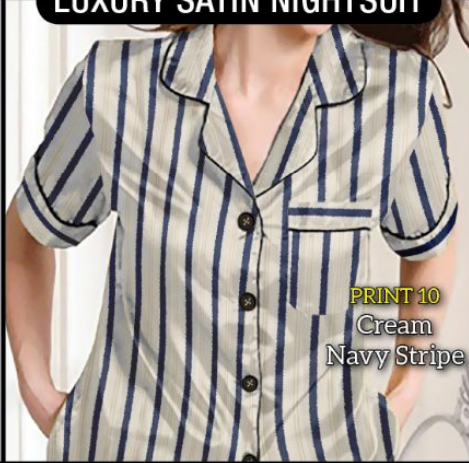

PRINT 11
Navy
Big Stripe

LATEST FASHION · HI-QUALITY · LOWEST PRICE

PRINT 10
Cream
Navy Stripe

PRINT 01
Black Geometric

PRINT 02
Navy Big Flower

PRINT 03
Black Blue Flower

PRINT 04
Black Red Flower

PRINT 05
Blue White Flower

PRINT 06
Navy White Flower

PRINT 07
Blue Big Flower

PRINT 08
Black Big Stripe

PRINT 09
Black Small Stripe

PRINT 10
Cream Navy Stripe

PRINT 11
Navy Big Stripe

Moss Green

L Size only
Peach

Ivory Cream

LUXURY SATIN NIGHTSUIT

Fabric:
Japanese Soft
Satin Silk

Size:
38 (M) • 40 (L) • 42 (XL)

LATEST FASHION • HI-QUALITY • LOWEST PRICE

LUXURY SATIN NIGHTSUIT

LATEST FASHION · HI-QUALITY · LOWEST PRICE