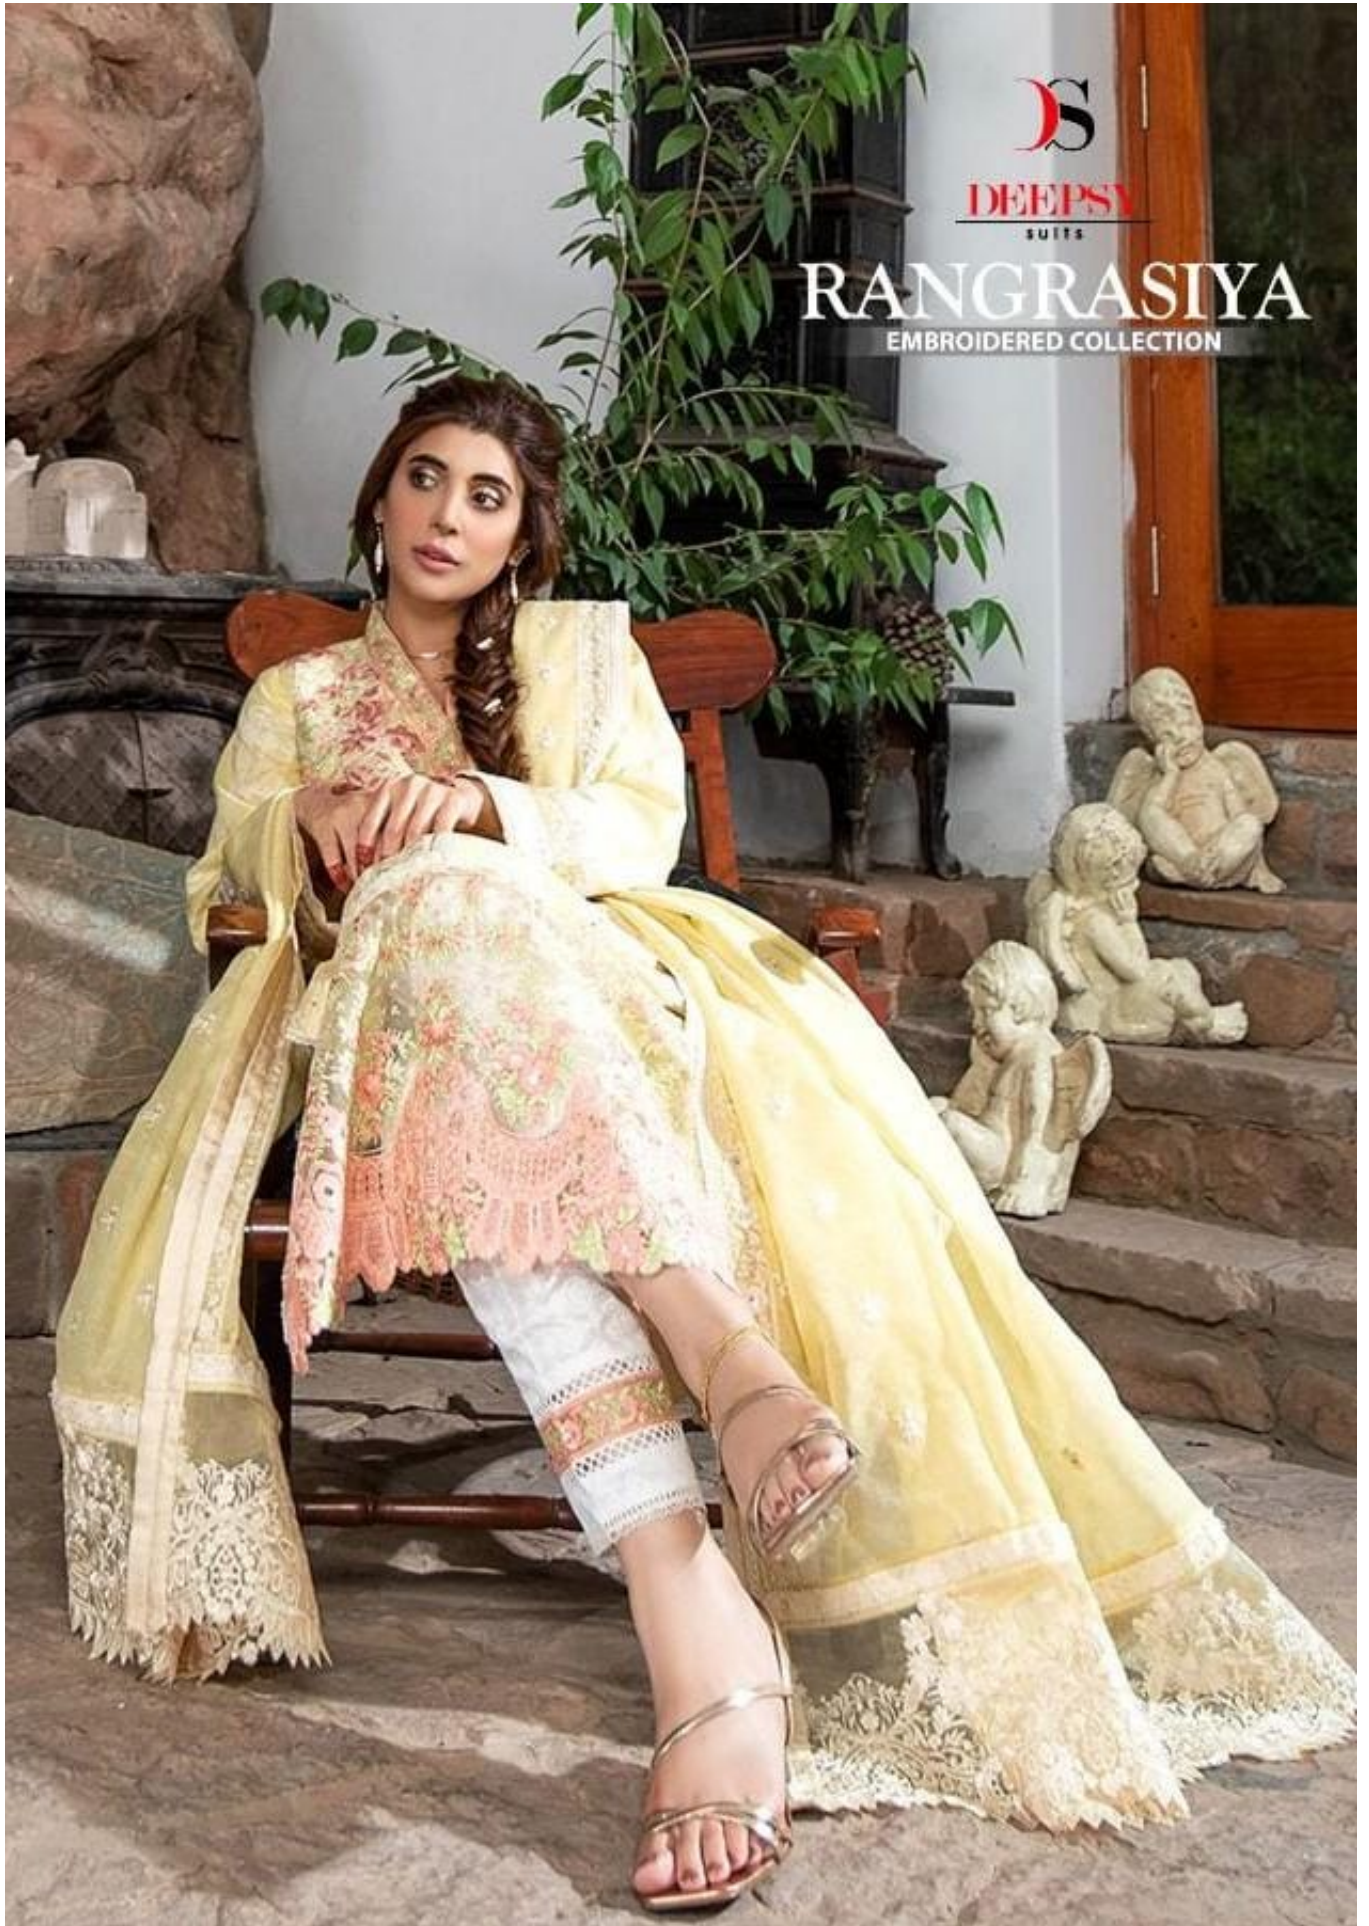

DEEPSY
SUITS

RANGRASIYA

EMBROIDERED COLLECTION