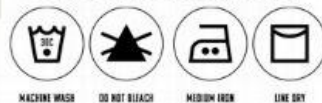

**Care Instructions**

**Code:-D-101**

- >Dry clean recommended
- >Do not use anytype of bleach or stain removing chemicals.
- > Do not overexpose damp fabrics to strong sunlight.
- >Iron at moderate temperature.

**Care Instructions**

**Code:-D-101**

MACHINE WASH    DO NOT BLEACH    MEDIUM IRON    LINE DRY

- >Dry clean recommended
- >Do not use anytype of bleach or stain removing chemicals.
- > Do not overexpose damp fabrics to strong sunlight.
- >Iron at moderate temperature.