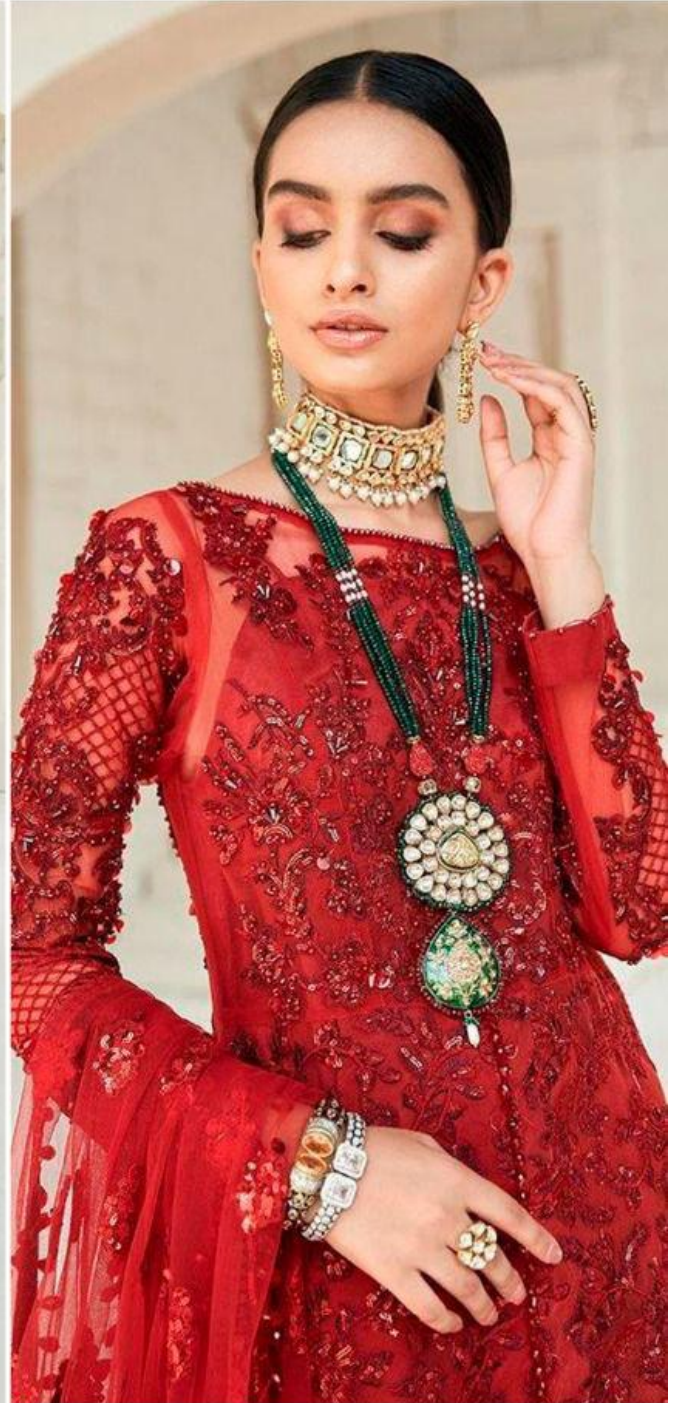

**Care Instructions**

**Code:-D-101**

- >Dry clean recommended
- >Do not use anytype of bleach or stain removing chemicals.
- > Do not overexpose damp fabrics to strong sunlight.
- >Iron at moderate temperature.