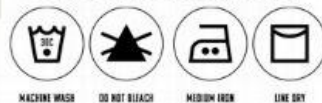

Care Instructions

Code:-D-101

- >Dry clean recommended
- >Do not use anytype of bleach or stain removing chemicals.
- > Do not overexpose damp fabrics to strong sunlight.
- >Iron at moderate temperature.