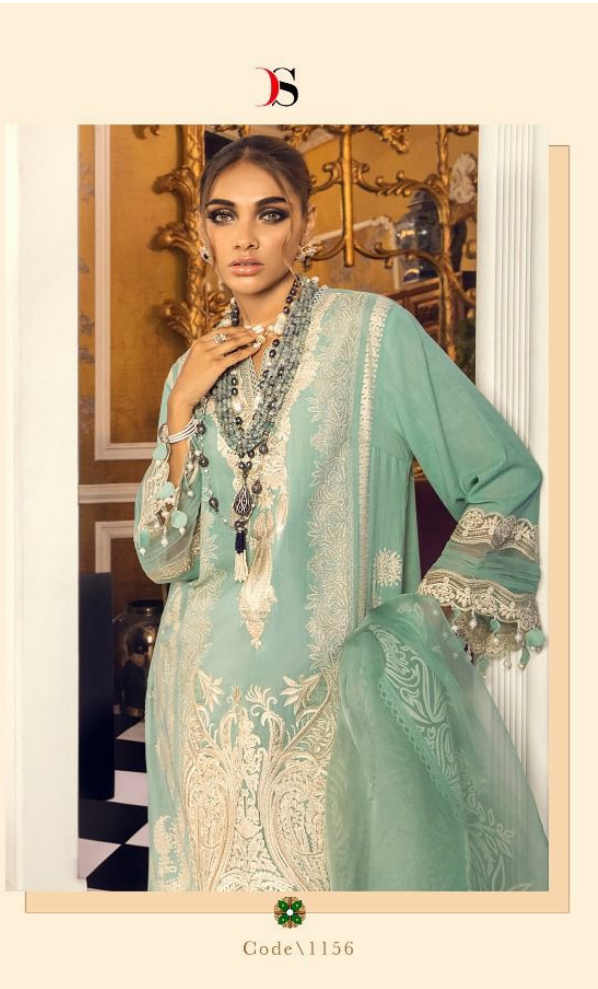

DEEPSY
SUITS

SANA SAFINAZ
MUZLIN PREMIUM

DEEPSY
SUITS

SANA SAFINAZ
MUZLIN PREMIUM

Code\1156

Code\1155

S

Code\1153

Code\1152

DS

Code\1154

Code V1151

PRESENTING TO YOU OUR NEW CATALOGUE

SANA SAFINAZ

MUZLIN PREMIUM

DESIGN NO	DESCRIPTION	RATE
1151	TOP : PURE COTTON WITH EMBROIDERY BOTTOM : COTTON PRINT DUPATTA : NET WITH EMBROIDERY	999
1152	TOP : NET WITH EMBROIDERY BOTTOM : COTTON DUPATTA : COTTON PRINT	999
1153	TOP : NET WITH EMBROIDERY BOTTOM : COTTON DUPATTA : NET WITH EMBROIDERY	999
1154	TOP : NET WITH EMBROIDERY BOTTOM : COTTON DUPATTA : COTTON PRINT	999
1155	TOP : NET WITH EMBROIDERY BOTTOM : COTTON DUPATTA : NET WITH EMBROIDERY	999
1156	TOP : PURE COTTON WITH EMBROIDERY BOTTOM : COTTON PRINT DUPATTA : NET WITH EMBROIDERY	999