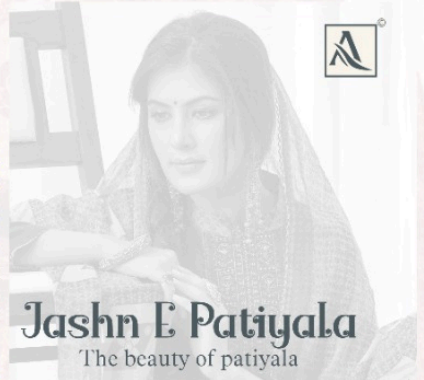

Jashn E Patiyala
The beauty of patiyala

Jashn E. Patiyala

825 001

: TOP :
 Pure Zam Jacquard
 Solid With Embroidery
 Stitched Patch Work

: BOTTOM :
 Pure Soft Cotton Digital
 Style Patiyala Print

: DUFALTA :
 Pure Sateen Clifton Print