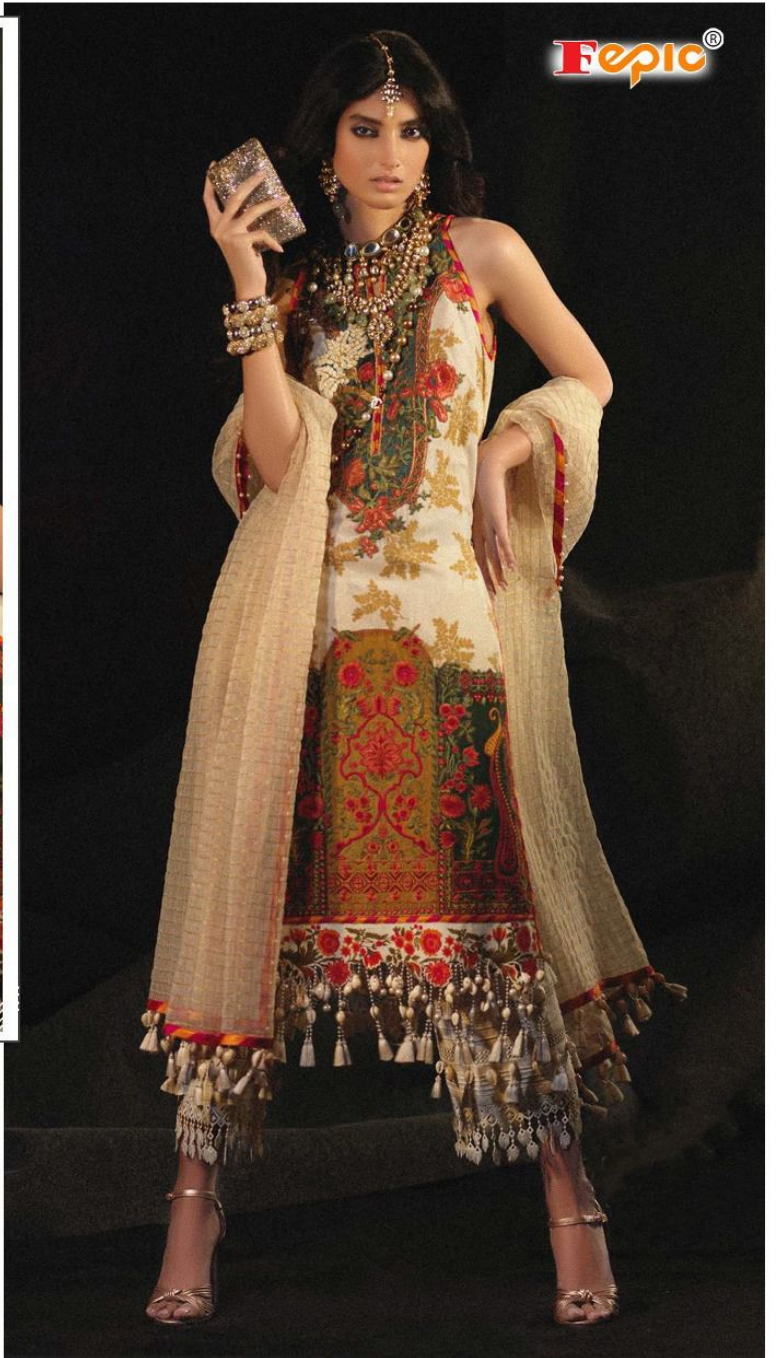

FePIC®

WASHING INTRUCTIONS

DO NOT USE ANY TYPE OF BLEACH OR STAIN REMOVING CHEMICALS
BEFORE CUTTING / STITCHING, FABRIC SHOULD BE SOAKED BE SOAKED IN WATER
(ALL COMPONENTS SEPARATELY) FOR 15 MINUTES
DO NOT KEEP WET FABRIC IN TWISTED FROM IN ORDER TO AVOID COPY MARKS |
WASH COLOURED AND WHITE FABRICS SEPARATELY
IRON CLOTHES AT MODERATE TEMPERATURE | DO NOT DRY FABRIC IN DIRECT SUNLIGHT
(EXTRA LACES, HANGINGS AND ACCESSORIES ARE NOT INDUDED)

D.NO.43021

SANA SAFINAZ
LUXURY LIGHT