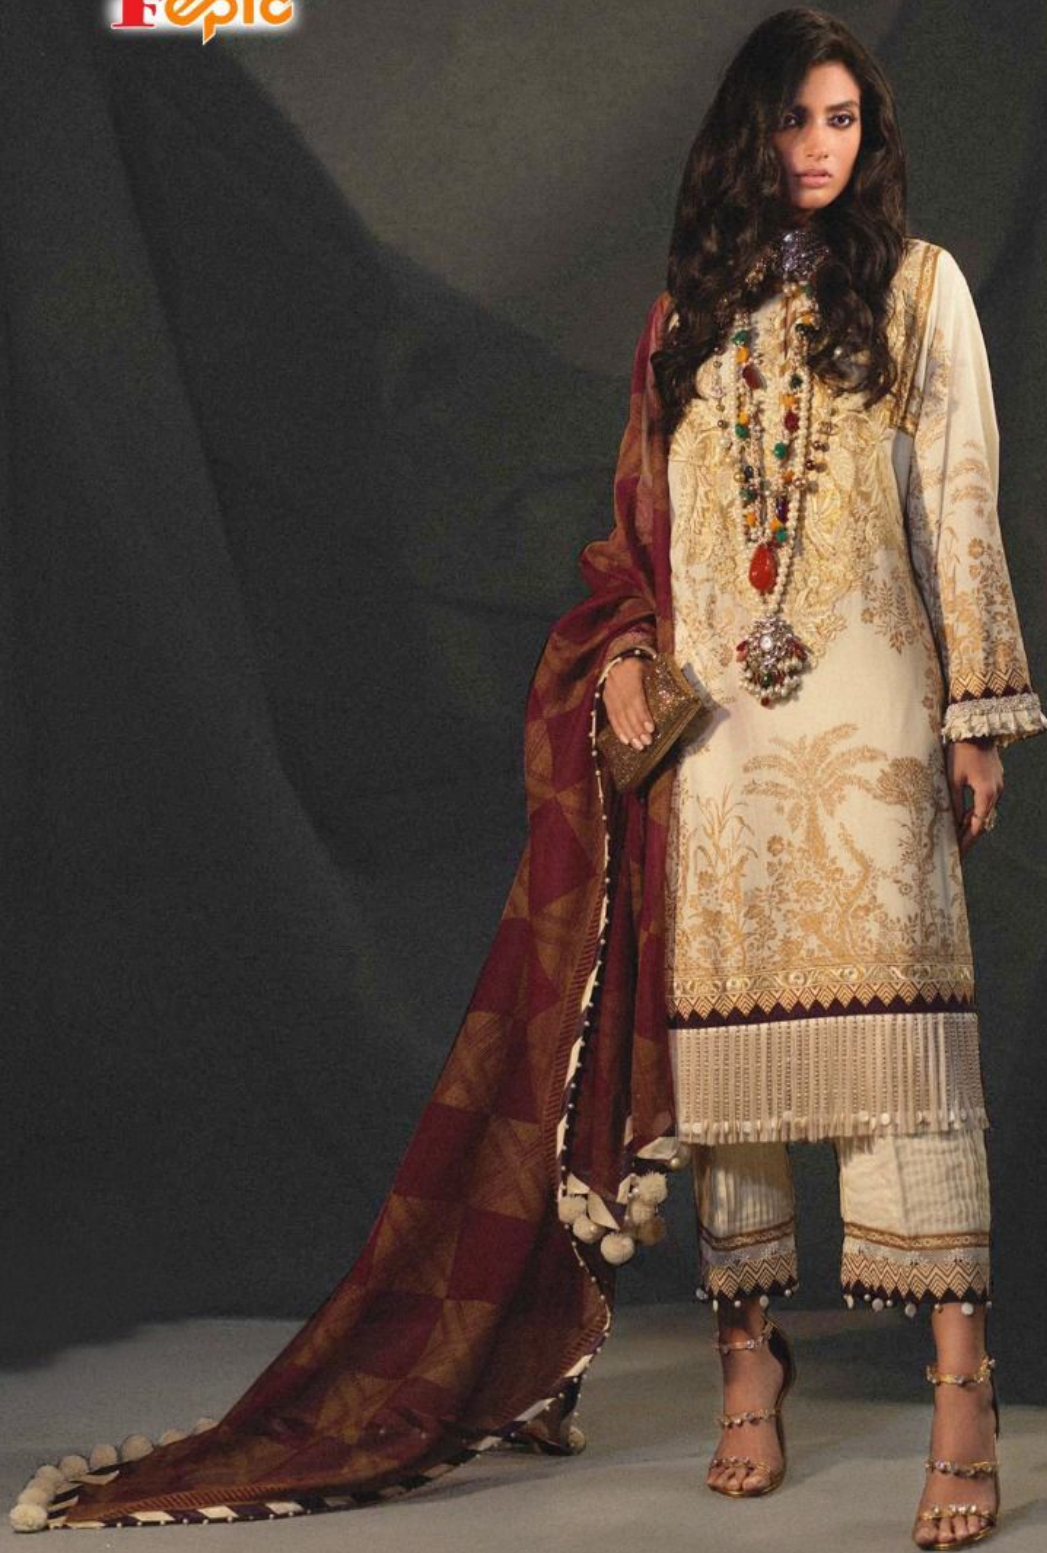

Fepic®

D.NO.43017