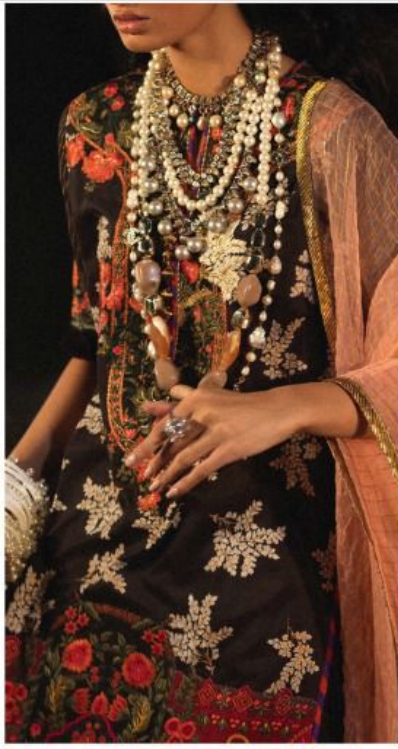

IS ABOUT TO CHANGE

Fepic[®]

◆ D.NO.43019 ◆

Eepic®

SANA SAFINAZ
LUXURY LIGHT

D.NO	TOP	BOTTOM	DUPATTA	RATE
43015	PURE COTTON PRINTED WITH EMBROIDERED PATCHES	CHIFFON PRINTED WITH LACE	SEMILAWN WITH EMBROIDERED PATCHES	941
43016	PURE COTTON PRINTED WITH EMBROIDERED PATCHES	CHIFFON PRINTED WITH LACE	SEMILAWN WITH EMBROIDERED PATCHES	941
43017	PURE COTTON PRINTED WITH EMBROIDERED PATCHES	CHIFFON PRINTED WITH LACE	SEMILAWN DYED	881
43018	PURE COTTON PRINTED WITH EMBROIDERED PATCHES	CHIFFON PRINTED WITH LACE	SEMILAWN DYED	881
43019	HEAVY NET EMBROIDERED WITH BACK AND SLEEVE WORK INNER PURE COTTON PRINTED	ORGANZA CHAQUES WITH DIGITAL BUNCHES AND LACE	SEMILAWN DYED	1051
43020	PURE COTTON PRINTED WITH EMBROIDERED PATCHES	ORGANZA CHAQUES EITH LACE	SEMILAWN DYED	921
43021	PURE COTTON PRINTED WITH EMBROIDERED PATCHES	ORGANZA CHAQUES EITH LACE	SEMILAWN DYED	921
43022	PURE COTTON PRINTED WITH EMBROIDERED PATCHES	ORGANZA CHAQUES WITH DIGITAL BUNCHES AND LACE	SEMILAWN DYED	1051
				AVG RATE-949