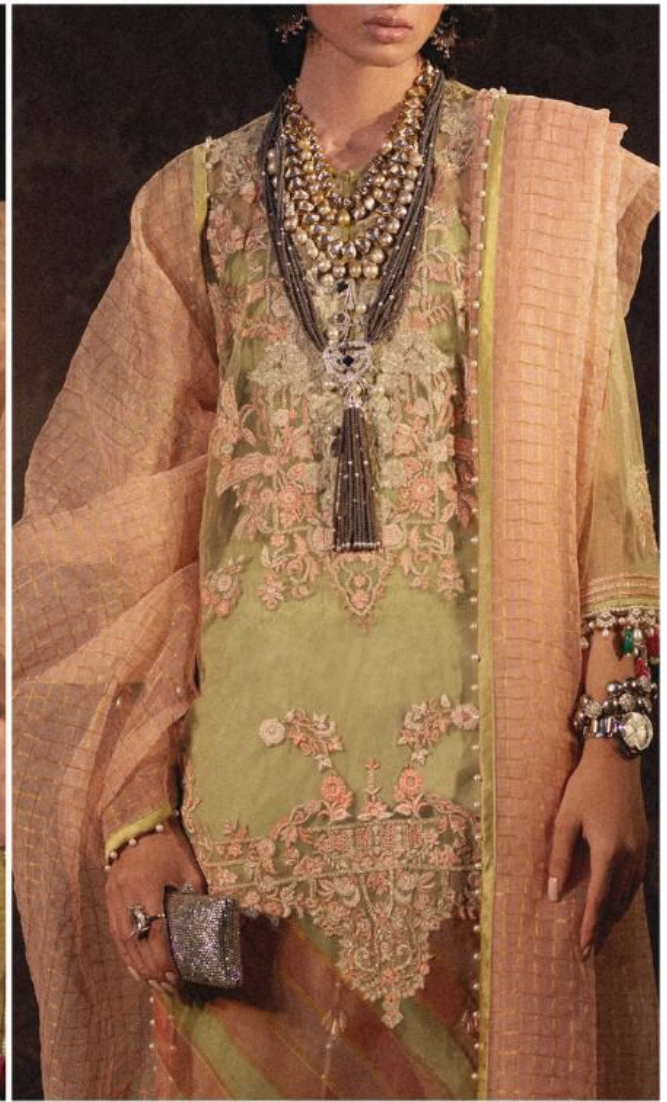

IS ABOUT TO CHANGE

Fepic[®]

◆ D.NO.43019 ◆

Eepic®

SANA SAFINAZ
LUXURY LIGHT

D.NO	TOP	BOTTOM	DUPATTA	RATE
43015	PURE COTTON PRINTED WITH EMBROIDERED PATCHES	CHIFFON PRINTED WITH LACE	SEMILAWN WITH EMBROIDERED PATCHES	941
43016	PURE COTTON PRINTED WITH EMBROIDERED PATCHES	CHIFFON PRINTED WITH LACE	SEMILAWN WITH EMBROIDERED PATCHES	941
43017	PURE COTTON PRINTED WITH EMBROIDERED PATCHES	CHIFFON PRINTED WITH LACE	SEMILAWN DYED	881
43018	PURE COTTON PRINTED WITH EMBROIDERED PATCHES	CHIFFON PRINTED WITH LACE	SEMILAWN DYED	881
43019	HEAVY NET EMBROIDERED WITH BACK AND SLEEVE WORK INNER PURE COTTON PRINTED	ORGANZA CHAQUES WITH DIGITAL BUNCHES AND LACE	SEMILAWN DYED	1051
43020	PURE COTTON PRINTED WITH EMBROIDERED PATCHES	ORGANZA CHAQUES EITH LACE	SEMILAWN DYED	921
43021	PURE COTTON PRINTED WITH EMBROIDERED PATCHES	ORGANZA CHAQUES EITH LACE	SEMILAWN DYED	921
43022	PURE COTTON PRINTED WITH EMBROIDERED PATCHES	ORGANZA CHAQUES WITH DIGITAL BUNCHES AND LACE	SEMILAWN DYED	1051
				AVG RATE-949