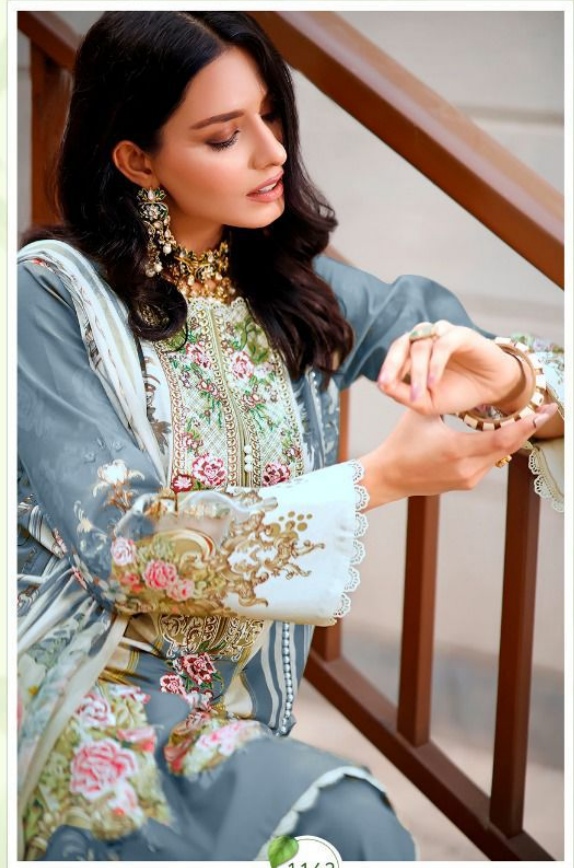

A woman with long, dark, wavy hair is seated on a wooden chair. She is wearing a sleeveless, light pink dress with a vibrant floral and botanical print in shades of green, blue, and brown. Her eyes are closed, and she has a serene expression. She is wearing large, ornate earrings with circular and teardrop elements. The background is softly blurred, showing a wooden chair and some green foliage. The text 'FIRDOUS URBANE-5' is overlaid on the left side of the image in a white, serif font.

1163

1164

1167

1168

1162

A woman with long, dark, wavy hair is seated on a wooden chair. She is wearing a sleeveless, light pink dress with a vibrant floral and botanical print in shades of green, blue, and brown. Her eyes are closed, and she has a serene expression. She is wearing large, ornate earrings with circular and teardrop elements. The background is softly blurred, showing a wooden chair and some green foliage. The overall mood is calm and elegant.