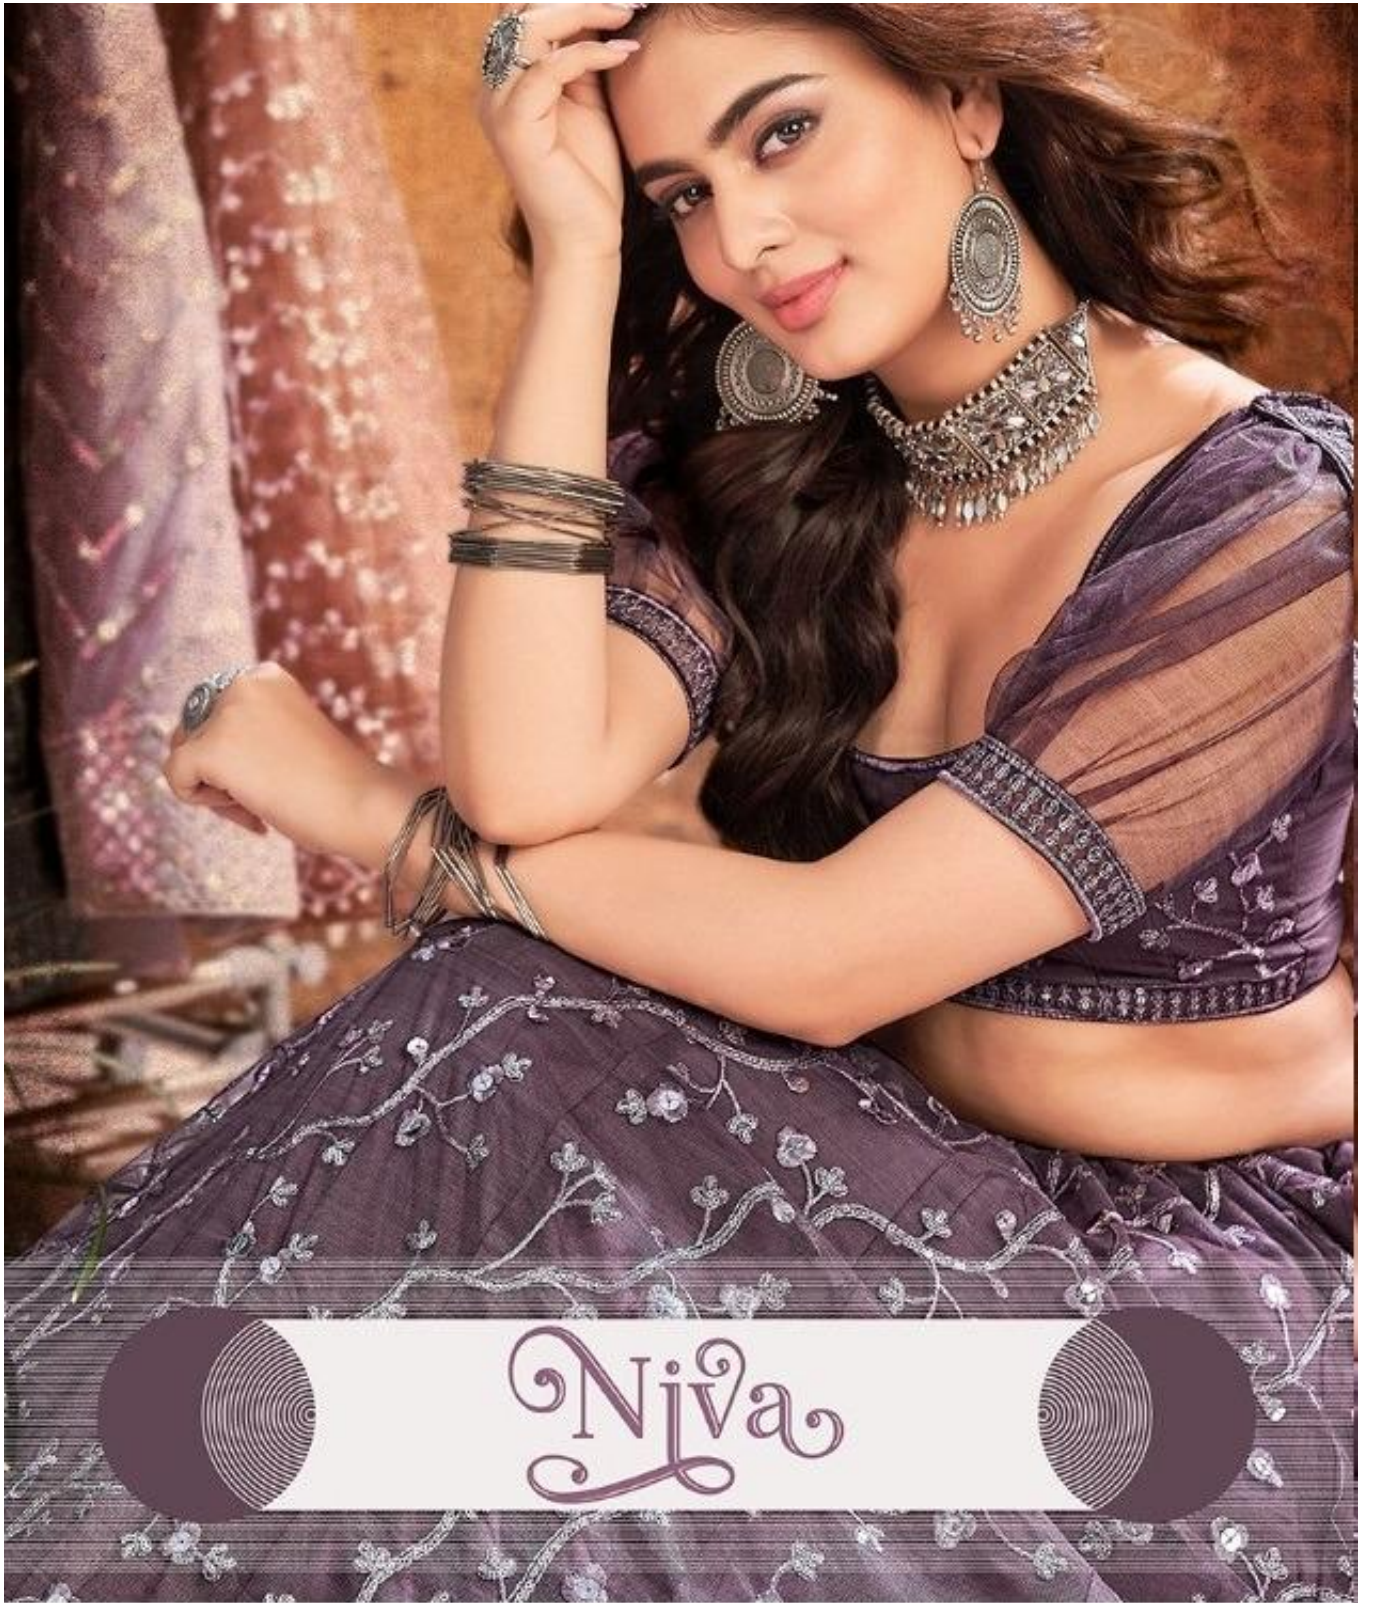

TOTAL DESIGNS : 5

AVERAGE RATE : 2140/-

TOTAL AMOUNT : 10700/-

PANVI

beauty
is
within
*She is beautiful in
her own way
she is full of hopes and dreams!
She is rare, she is real!
she is a poetry,
which has all emotions!*
D.No-1084