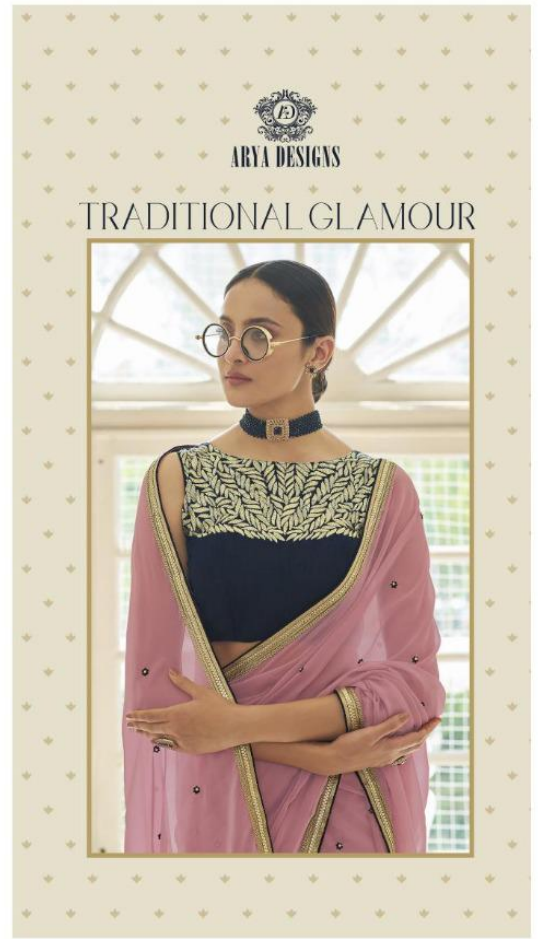

# ARYA DESIGNS

imperial

7406

ARYA DESIGNS

TRADITIONAL GLAMOUR

ARYA DESIGNS

imperial

SHU	MAIN COLOR	BLOUSE FABRICS	SAREE FABRICS	WORK	PRICE
7401	BLUE	ORGANZA	ORGANZA	SEQUINS, RESHAM, CUT-WORK	1780/- (FLAT) + 5% (GST) + SHIPPING
7402	OLIVE GREEN	ART SILK	ORGANZA	DORI, SEQUINS, ZARI	1835/- (FLAT) + 5% (GST) + SHIPPING
7403	PEACH	ORGANZA	ORGANZA	DORI, SEQUINS, CUT-WORK	2000/- (FLAT) + 5% (GST) + SHIPPING
7404	PINK	GEORGETTE	GEORGETTE	RESHAM, ZARI, BEADS	1780/- (FLAT) + 5% (GST) + SHIPPING
7405	PURPLE	CREPE	CREPE	DORI, RESHAM, CUT-WORK	1445/- (FLAT) + 5% (GST) + SHIPPING
7406	PEACH	ART SILK	GEORGETTE	ZARI, BEADS, LACE	1335/- (FLAT) + 5% (GST) + SHIPPING
7407	NAVY BLUE	ORGANZA	ORGANZA	ZARI, SEQUINS	2000/- (FLAT) + 5% (GST) + SHIPPING
7408	NEON PINK	ART SILK	ORGANZA	DORI, SEQUINS, ZARI, RESHAM	2000/- (FLAT) + 5% (GST) + SHIPPING
7409	PEACH	ORGANZA	ORGANZA	SEQUINS, RESHAM, CUT-WORK	1780/- (FLAT) + 5% (GST) + SHIPPING
7410	LIME YELLOW	ORGANZA	ORGANZA	DORI, SEQUINS, CUT-WORK	2000/- (FLAT) + 5% (GST) + SHIPPING
7411	RED	ORGANZA	ORGANZA	ZARI, SEQUINS	2000/- (FLAT) + 5% (GST) + SHIPPING