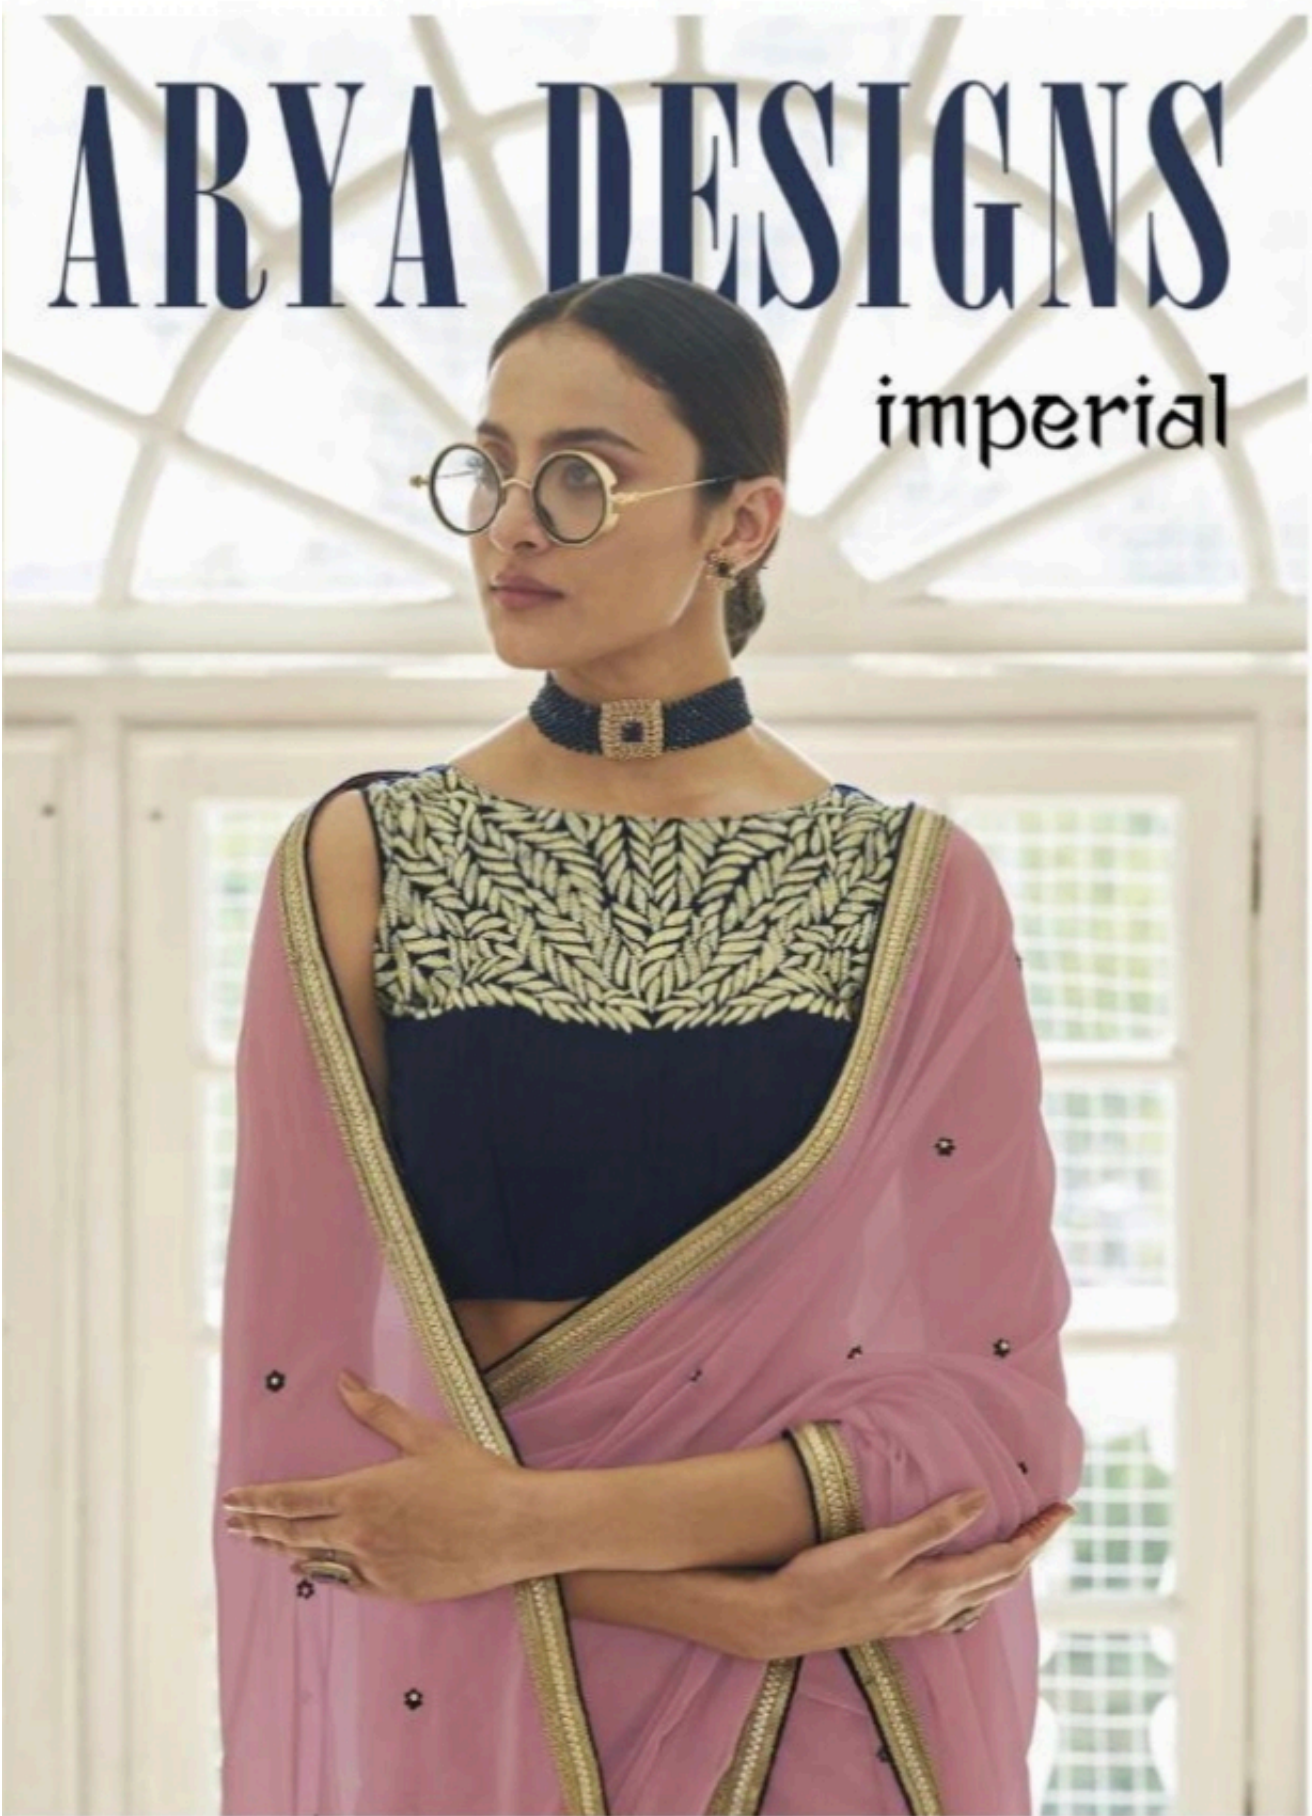

# ARYA DESIGNS

imperial

7406

ARYA DESIGNS

TRADITIONAL GLAMOUR

ARYA DESIGNS

imperial

SHU	MAIN COLOR	BLOUSE FABRICS	SAREE FABRICS	WORK	PRICE
7401	BLUE	ORGANZA	ORGANZA	SEQUINS, RESHAM, CUT-WORK	1780/- (FLAT) + 5% (GST) + SHIPPING
7402	OLIVE GREEN	ART SILK	ORGANZA	DORI, SEQUINS, ZARI	1835/- (FLAT) + 5% (GST) + SHIPPING
7403	PEACH	ORGANZA	ORGANZA	DORI, SEQUINS, CUT-WORK	2000/- (FLAT) + 5% (GST) + SHIPPING
7404	PINK	GEORGETTE	GEORGETTE	RESHAM, ZARI, BEADS	1780/- (FLAT) + 5% (GST) + SHIPPING
7405	PURPLE	CREPE	CREPE	DORI, RESHAM, CUT-WORK	1445/- (FLAT) + 5% (GST) + SHIPPING
7406	PEACH	ART SILK	GEORGETTE	ZARI, BEADS, LACE	1335/- (FLAT) + 5% (GST) + SHIPPING
7407	NAVY BLUE	ORGANZA	ORGANZA	ZARI, SEQUINS	2000/- (FLAT) + 5% (GST) + SHIPPING
7408	NEON PINK	ART SILK	ORGANZA	DORI, SEQUINS, ZARI, RESHAM	2000/- (FLAT) + 5% (GST) + SHIPPING
7409	PEACH	ORGANZA	ORGANZA	SEQUINS, RESHAM, CUT-WORK	1780/- (FLAT) + 5% (GST) + SHIPPING
7410	LIME YELLOW	ORGANZA	ORGANZA	DORI, SEQUINS, CUT-WORK	2000/- (FLAT) + 5% (GST) + SHIPPING
7411	RED	ORGANZA	ORGANZA	ZARI, SEQUINS	2000/- (FLAT) + 5% (GST) + SHIPPING