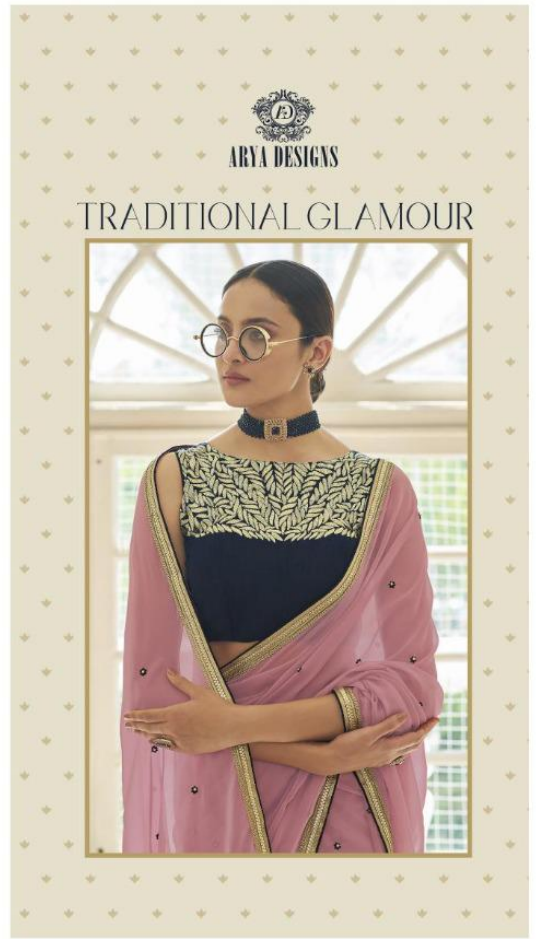

ARYA DESIGNS

imperial

ARYA DESIGNS

imperial

7406

ARYA DESIGNS

TRADITIONAL GLAMOUR

ARYA DESIGNS

imperial

SHU	MAIN COLOR	BLOUSE FABRICS	SAREE FABRICS	WORK	PRICE
7401	BLUE	ORGANZA	ORGANZA	SEQUINS, RESHAM, CUT-WORK	1780/- (FLAT) + 5% (GST) + SHIPPING
7402	OLIVE GREEN	ART SILK	ORGANZA	DORI, SEQUINS, ZARI	1835/- (FLAT) + 5% (GST) + SHIPPING
7403	PEACH	ORGANZA	ORGANZA	DORI, SEQUINS, CUT-WORK	2000/- (FLAT) + 5% (GST) + SHIPPING
7404	PINK	GEORGETTE	GEORGETTE	RESHAM, ZARI, BEADS	1780/- (FLAT) + 5% (GST) + SHIPPING
7405	PURPLE	CREPE	CREPE	DORI, RESHAM, CUT-WORK	1445/- (FLAT) + 5% (GST) + SHIPPING
7406	PEACH	ART SILK	GEORGETTE	ZARI, BEADS, LACE	1335/- (FLAT) + 5% (GST) + SHIPPING
7407	NAVY BLUE	ORGANZA	ORGANZA	ZARI, SEQUINS	2000/- (FLAT) + 5% (GST) + SHIPPING
7408	NEON PINK	ART SILK	ORGANZA	DORI, SEQUINS, ZARI, RESHAM	2000/- (FLAT) + 5% (GST) + SHIPPING
7409	PEACH	ORGANZA	ORGANZA	SEQUINS, RESHAM, CUT-WORK	1780/- (FLAT) + 5% (GST) + SHIPPING
7410	LIME YELLOW	ORGANZA	ORGANZA	DORI, SEQUINS, CUT-WORK	2000/- (FLAT) + 5% (GST) + SHIPPING
7411	RED	ORGANZA	ORGANZA	ZARI, SEQUINS	2000/- (FLAT) + 5% (GST) + SHIPPING