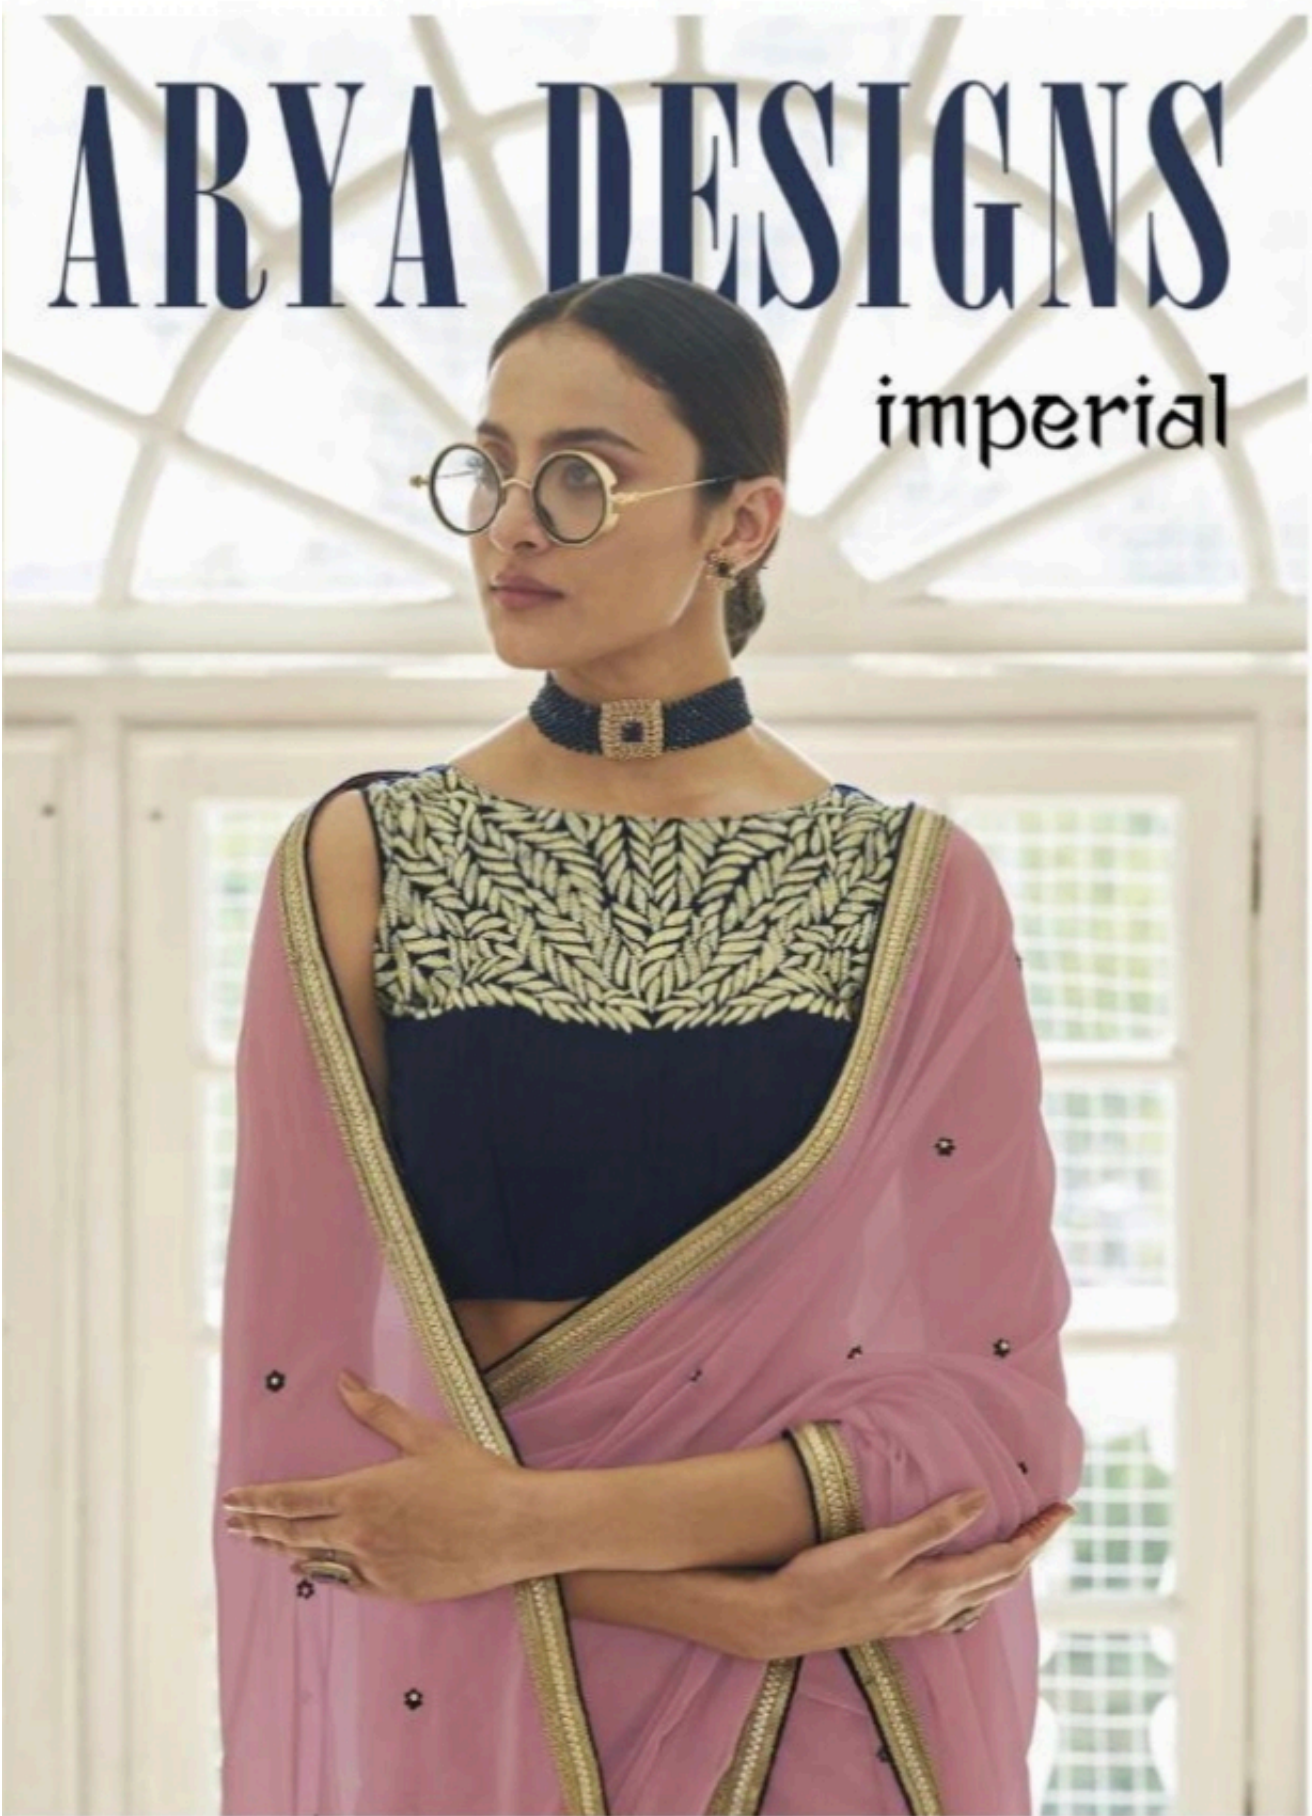

imperial

SHU	MAIN COLOR	BLOUSE FABRICS	SAREE FABRICS	WORK	PRICE
7401	BLUE	ORGANZA	ORGANZA	SEQUINS, RESHAM, CUT-WORK	1780/- (FLAT) + 5% (GST) + SHIPPING
7402	OLIVE GREEN	ART SILK	ORGANZA	DORI, SEQUINS, ZARI	1835/- (FLAT) + 5% (GST) + SHIPPING
7403	PEACH	ORGANZA	ORGANZA	DORI, SEQUINS, CUT-WORK	2000/- (FLAT) + 5% (GST) + SHIPPING
7404	PINK	GEORGETTE	GEORGETTE	RESHAM, ZARI, BEADS	1780/- (FLAT) + 5% (GST) + SHIPPING
7405	PURPLE	CREPE	CREPE	DORI, RESHAM, CUT-WORK	1445/- (FLAT) + 5% (GST) + SHIPPING
7406	PEACH	ART SILK	GEORGETTE	ZARI, BEADS, LACE	1335/- (FLAT) + 5% (GST) + SHIPPING
7407	NAVY BLUE	ORGANZA	ORGANZA	ZARI, SEQUINS	2000/- (FLAT) + 5% (GST) + SHIPPING
7408	NEON PINK	ART SILK	ORGANZA	DORI, SEQUINS, ZARI, RESHAM	2000/- (FLAT) + 5% (GST) + SHIPPING
7409	PEACH	ORGANZA	ORGANZA	SEQUINS, RESHAM, CUT-WORK	1780/- (FLAT) + 5% (GST) + SHIPPING
7410	LIME YELLOW	ORGANZA	ORGANZA	DORI, SEQUINS, CUT-WORK	2000/- (FLAT) + 5% (GST) + SHIPPING
7411	RED	ORGANZA	ORGANZA	ZARI, SEQUINS	2000/- (FLAT) + 5% (GST) + SHIPPING