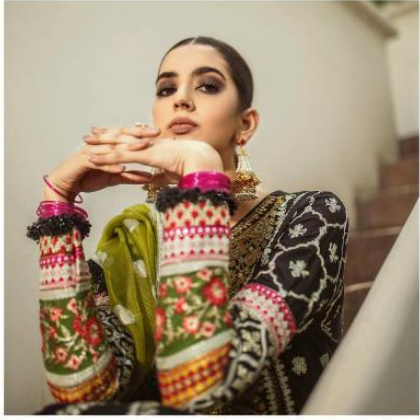

MARYAM HUSSAIN

EMBROIDERED COLLCETIONA

MARYAM HUSSAIN

EMBROIDERED COLLCETIONA

DS

1121

S

1125

DS

1122

DS

DEEPSY
suits

PRESENTING TO YOU OUR NEW CATALOGUE

MARYAM HUSSAIN

EMBROIDERED COLLECTION

DESIGN NO	DESCRIPTION	RATE
1121	TOP : PURE COTTON WITH HEAVY EMBROIDERY BOTTOM : COTTON DUPATTA : NET WITH EMBROIDERY	1199
1122	TOP : PURE COTTON WITH HEAVY EMBROIDERY BOTTOM : COTTON DUPATTA : NET WITH EMBROIDERY	1199
1123	TOP : PURE COTTON WITH HEAVY EMBROIDERY BOTTOM : COTTON DUPATTA : NET WITH EMBROIDERY	1199
1124	TOP : PURE COTTON WITH HEAVY EMBROIDERY BOTTOM : COTTON DUPATTA : COTTON MAL MAL PRINT	1199
1125	TOP : PURE COTTON WITH HEAVY EMBROIDERY BOTTOM : COTTON DUPATTA : NET WITH EMBROIDERY	1199