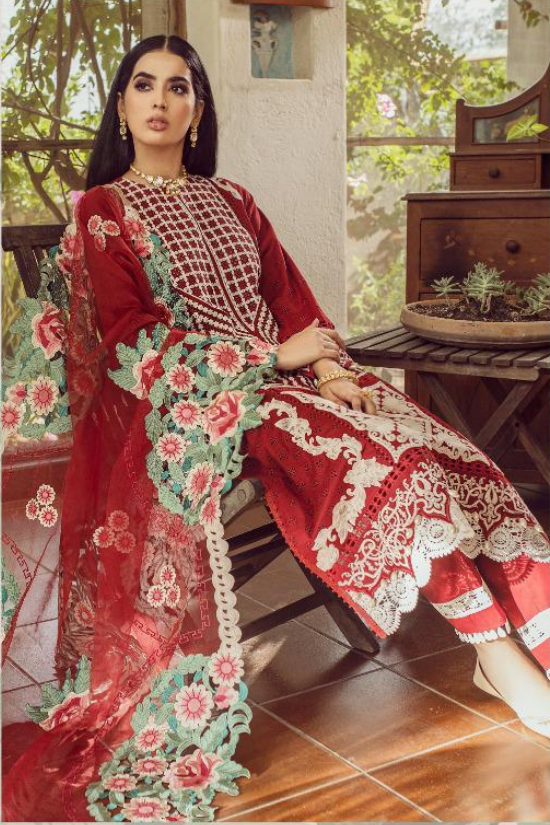

DS

1122

DS

DEEPSY
suits

PRESENTING TO YOU OUR NEW CATALOGUE

MARYAM HUSSAIN

EMBROIDERED COLLECTION

DESIGN NO	DESCRIPTION	RATE
1121	TOP : PURE COTTON WITH HEAVY EMBROIDERY BOTTOM : COTTON DUPATTA : NET WITH EMBROIDERY	1199
1122	TOP : PURE COTTON WITH HEAVY EMBROIDERY BOTTOM : COTTON DUPATTA : NET WITH EMBROIDERY	1199
1123	TOP : PURE COTTON WITH HEAVY EMBROIDERY BOTTOM : COTTON DUPATTA : NET WITH EMBROIDERY	1199
1124	TOP : PURE COTTON WITH HEAVY EMBROIDERY BOTTOM : COTTON DUPATTA : COTTON MAL MAL PRINT	1199
1125	TOP : PURE COTTON WITH HEAVY EMBROIDERY BOTTOM : COTTON DUPATTA : NET WITH EMBROIDERY	1199