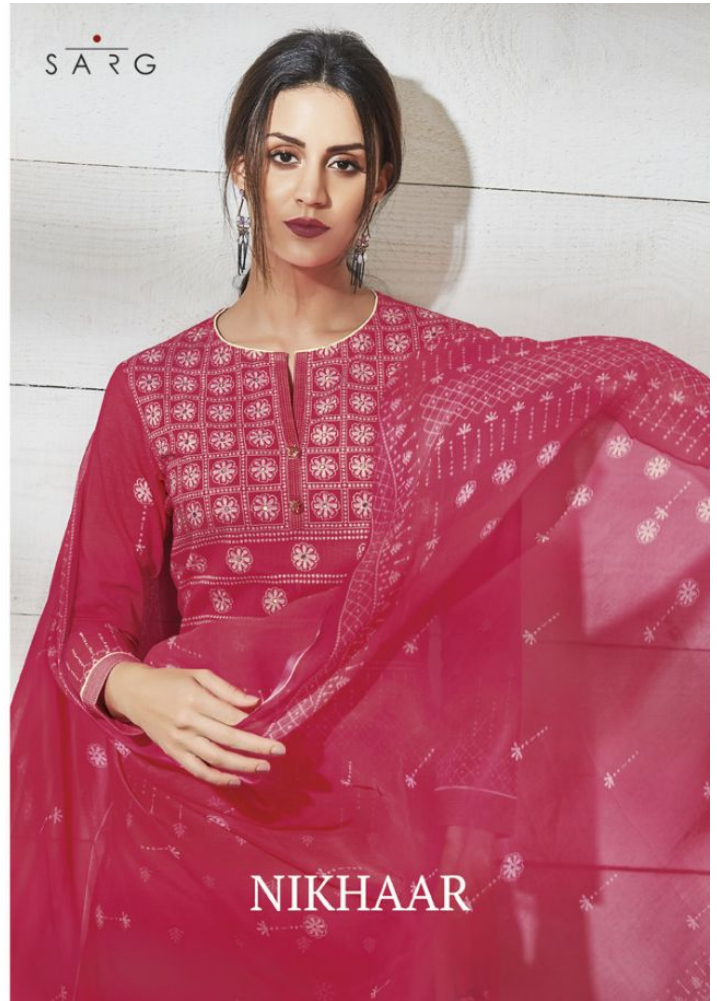

SARG
Manufactured by
Sahiba Limited
ISO 9001: 2015

Sales Office
Krishna Textile Market, Nr. J.J. A/C Market, Ring Road,
Surat- 395002, Gujarat (INDIA).

Mobile:+91 9714166670 | sarg@gmail.com

complimentary copy - not for sale