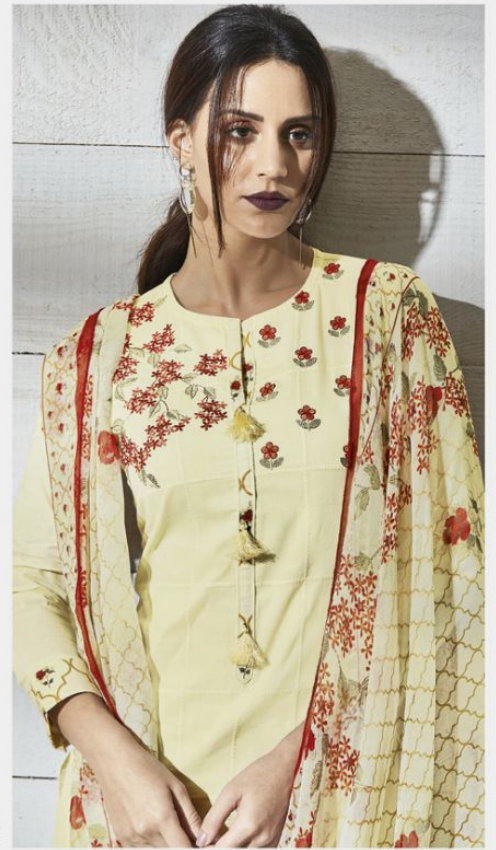

SARG

NIKHAAR
DESIGN NO :- 390