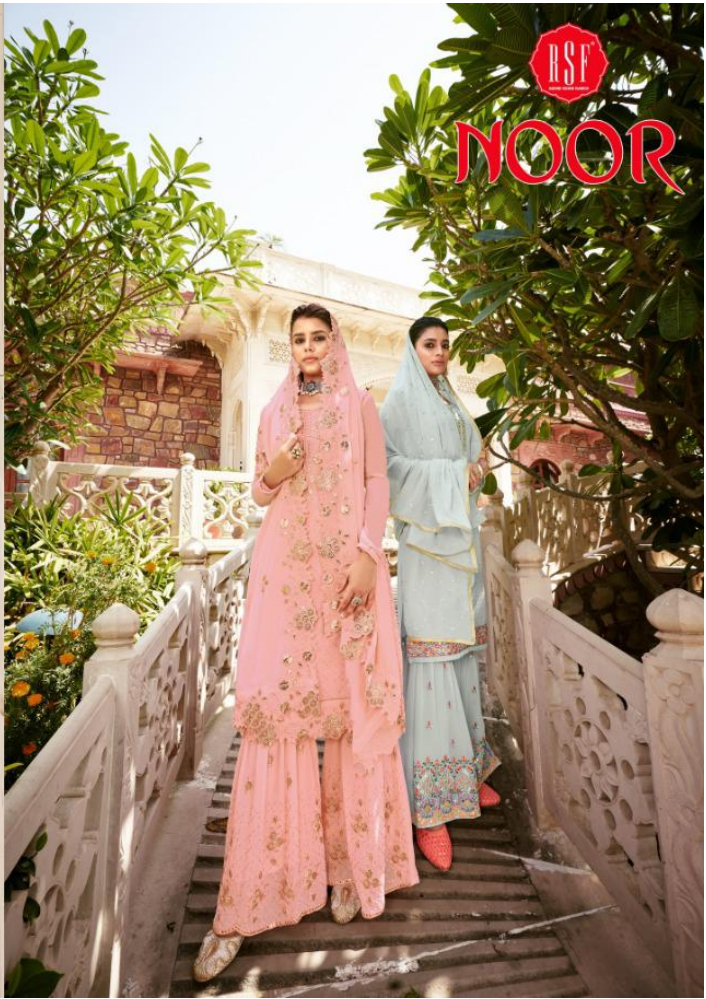

PERFECT SITUATION

PEOPLE WILL STARE. MAKE IT
WORTH THEIR WHILE.

PERFECT SITUATION

PEOPLE WILL STARE. MAKE IT
WORTH THEIR WHILE.

PRESENTING TO YOU OUR NEW CATALOGUE

NOOR

FROM RSF FASHIONS

TOP

PURE FAUX GEORGETTE HEAVY WORK

INNER

DULL SANTUN

BOTTOM

PURE FAUX GEORGETTE SARARA WORK

DUPATTA

PURE FAUX GEORGETTE HEAVY WORK

18804