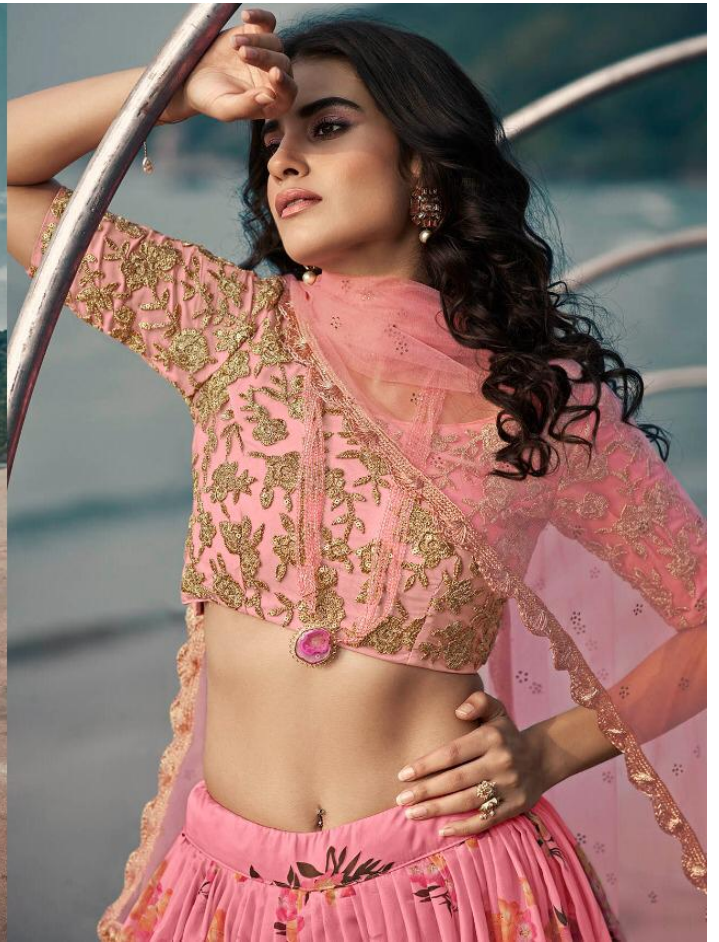

ARYA DESIGNS
EUPHORIA VOL. 6

ARYA DESIGNS
EUPHORIA VOL. 6

ARYA DESIGNS

◆ 5307 ◆

ARYA DESIGNS
EUPHORIA VOL. 6

SKU	MAIN COLOUR	BLOUSE FABRIC	LEHENGA FABRIC	DUPATTA FABRIC	SIZE (SEMI STICH)	WORK	PRICE
5301	MASTURD YELLOW	ORGANZA	ORGANZA	SOFT NET	UPTO 42 INCHES BUST & WAIST	PRINTED	2610/-
5302	SKY BLUE	ART SILK	ORGANZA	SOFT NET	UPTO 42 INCHES BUST & WAIST	PRINTED, SEQUINS, THREAD, ZARI	3000/-
5303	PINK	SOFT NET	ORGANZA	SOFT NET	UPTO 42 INCHES BUST & WAIST	PRINTED, DORI, SEQUINS	3000/-
5304	RAMA GREEN	ART SILK	ORGANZA	SOFT NET	UPTO 42 INCHES BUST & WAIST	PRINTED, ZARI, THREAD, SEQUINS	3000/-
5305	GAJERI RED	ORGANZA	ORGANZA	ORGANZA	UPTO 42 INCHES BUST & WAIST	PRINTED	2610/-
5306	BLACK	GOTA	ORGANZA	SOFT NET	UPTO 42 INCHES BUST & WAIST	PRINTED	3000/-
5307	OLIVE GREEN	ART SILK	ORGANZA	SOFT NET	UPTO 42 INCHES BUST & WAIST	PRINTED, SEQUINS, ZARI	3000/-
5308	BROWN	ART SILK	ORGANZA	ORGANZA	UPTO 42 INCHES BUST & WAIST	PRINTED, THREAD	3000/-