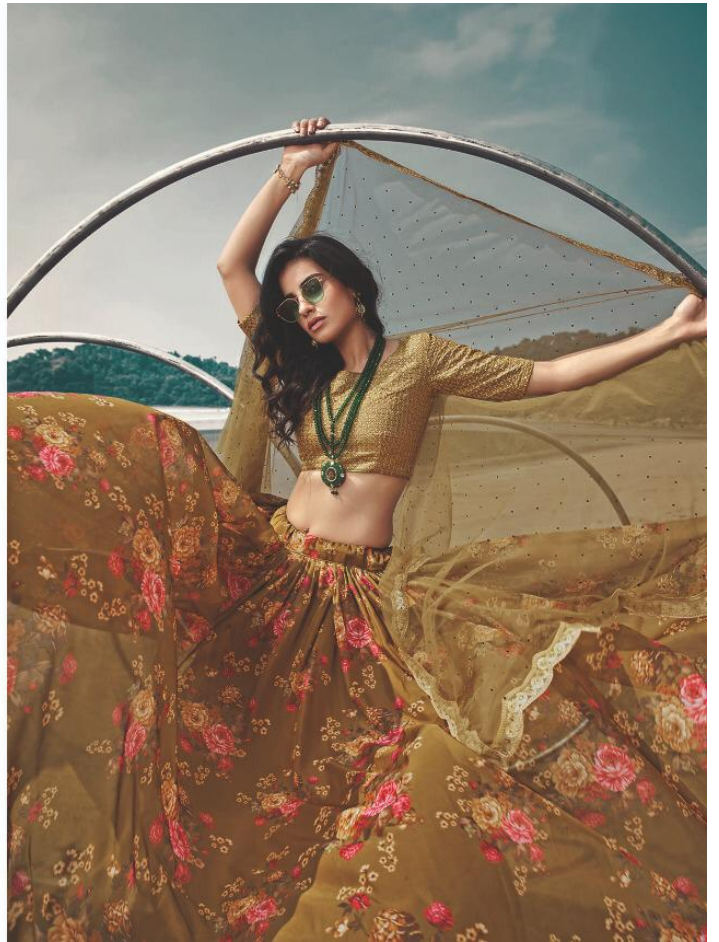

ARYA DESIGNS
EUPHORIA VOL. 6

ARYA DESIGNS
EUPHORIA VOL. 6

ARYA DESIGNS

◆ 5307 ◆

ARYA DESIGNS
EUPHORIA VOL. 6

SKU	MAIN COLOUR	BLOUSE FABRIC	LEHENGA FABRIC	DUPATTA FABRIC	SIZE (SEMI STICH)	WORK	PRICE
5301	MASTURD YELLOW	ORGANZA	ORGANZA	SOFT NET	UPTO 42 INCHES BUST & WAIST	PRINTED	2610/-
5302	SKY BLUE	ART SILK	ORGANZA	SOFT NET	UPTO 42 INCHES BUST & WAIST	PRINTED, SEQUINS, THREAD, ZARI	3000/-
5303	PINK	SOFT NET	ORGANZA	SOFT NET	UPTO 42 INCHES BUST & WAIST	PRINTED, DORI, SEQUINS	3000/-
5304	RAMA GREEN	ART SILK	ORGANZA	SOFT NET	UPTO 42 INCHES BUST & WAIST	PRINTED, ZARI, THREAD, SEQUINS	3000/-
5305	GAJERI RED	ORGANZA	ORGANZA	ORGANZA	UPTO 42 INCHES BUST & WAIST	PRINTED	2610/-
5306	BLACK	GOTA	ORGANZA	SOFT NET	UPTO 42 INCHES BUST & WAIST	PRINTED	3000/-
5307	OLIVE GREEN	ART SILK	ORGANZA	SOFT NET	UPTO 42 INCHES BUST & WAIST	PRINTED, SEQUINS, ZARI	3000/-
5308	BROWN	ART SILK	ORGANZA	ORGANZA	UPTO 42 INCHES BUST & WAIST	PRINTED, THREAD	3000/-