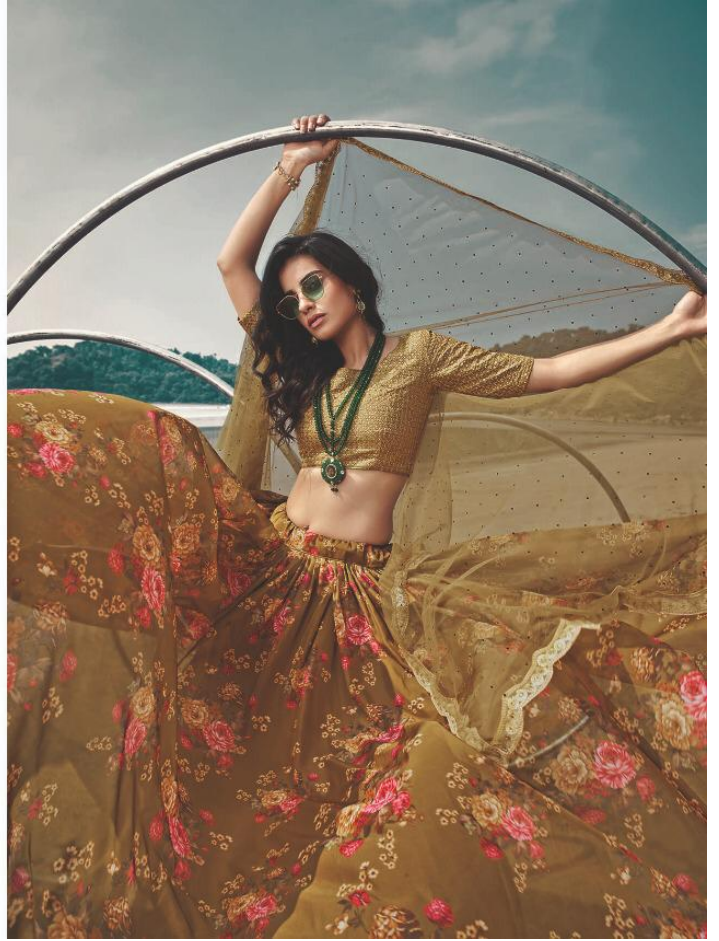

ARYA DESIGNS
EUPHORIA VOL. 6

ARYA DESIGNS
EUPHORIA VOL. 6

ARYA DESIGNS

◆ 5307 ◆

ARYA DESIGNS
EUPHORIA VOL. 6

SKU	MAIN COLOUR	BLOUSE FABRIC	LEHENGA FABRIC	DUPATTA FABRIC	SIZE (SEMI STICH)	WORK	PRICE
5301	MASTURD YELLOW	ORGANZA	ORGANZA	SOFT NET	UPTO 42 INCHES BUST & WAIST	PRINTED	2610/-
5302	SKY BLUE	ART SILK	ORGANZA	SOFT NET	UPTO 42 INCHES BUST & WAIST	PRINTED, SEQUINS, THREAD, ZARI	3000/-
5303	PINK	SOFT NET	ORGANZA	SOFT NET	UPTO 42 INCHES BUST & WAIST	PRINTED, DORI, SEQUINS	3000/-
5304	RAMA GREEN	ART SILK	ORGANZA	SOFT NET	UPTO 42 INCHES BUST & WAIST	PRINTED, ZARI, THREAD, SEQUINS	3000/-
5305	GAJERI RED	ORGANZA	ORGANZA	ORGANZA	UPTO 42 INCHES BUST & WAIST	PRINTED	2610/-
5306	BLACK	GOTA	ORGANZA	SOFT NET	UPTO 42 INCHES BUST & WAIST	PRINTED	3000/-
5307	OLIVE GREEN	ART SILK	ORGANZA	SOFT NET	UPTO 42 INCHES BUST & WAIST	PRINTED, SEQUINS, ZARI	3000/-
5308	BROWN	ART SILK	ORGANZA	ORGANZA	UPTO 42 INCHES BUST & WAIST	PRINTED, THREAD	3000/-