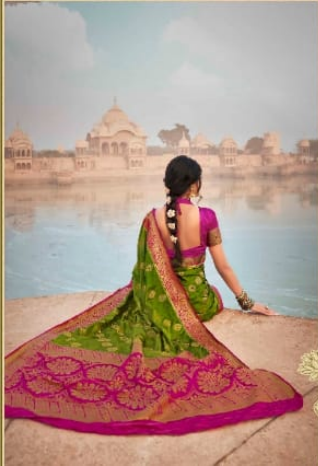

308 ---

Zanya

"She is the most graceful."
306

Pankh
Manufacture of garments

Zachita
"She can create magic with her unmatched imaginations!"
307

Pankh
Western Elegance

Abhila
"She symbolizes strength,
purity, love, and creativity."
305 ---