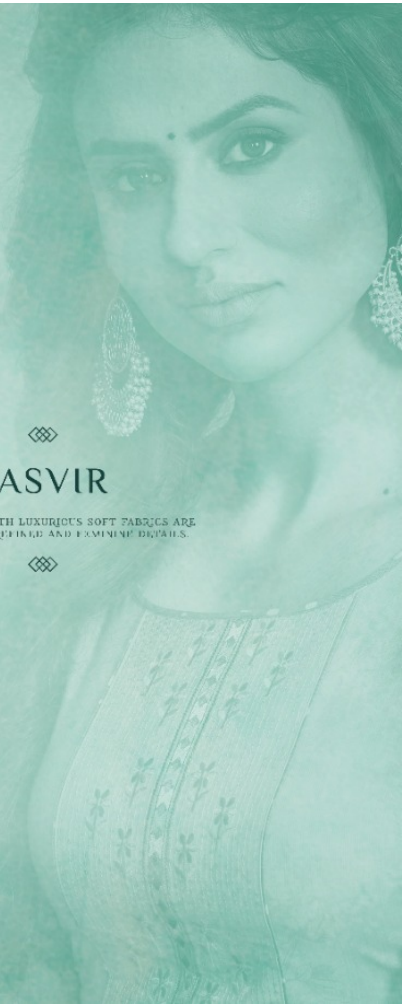

DEFINE YOUR MOODS WITH
DISTINCTIVE SILHOUETTES

◆◆
TASVIR

CLASSIC STYLES WITH LUXURIOUS SOFT FABRICS ARE
HIGHLIGHTED BY REFINED AND FEMINE DETAILS.

◆◆

HAS LAUNCHED NEW CATALOGUE

TASVIR

FABRIC DETAILS

TOP :- Soft Cotton Print With Sequence Work

BOTTOM :- Soft Cotton Print

DUPATTA :- Nazneen With Four Side Border

No. of Designs :- 05

Dispatch within 5 to 6 days...

Booking Started From Now...

Book Your Oder ASAP...

BOOK NOW

IMMERSE YOURSELF IN UNEXPECTED, BRIGHT COLORS & TEXTURES.