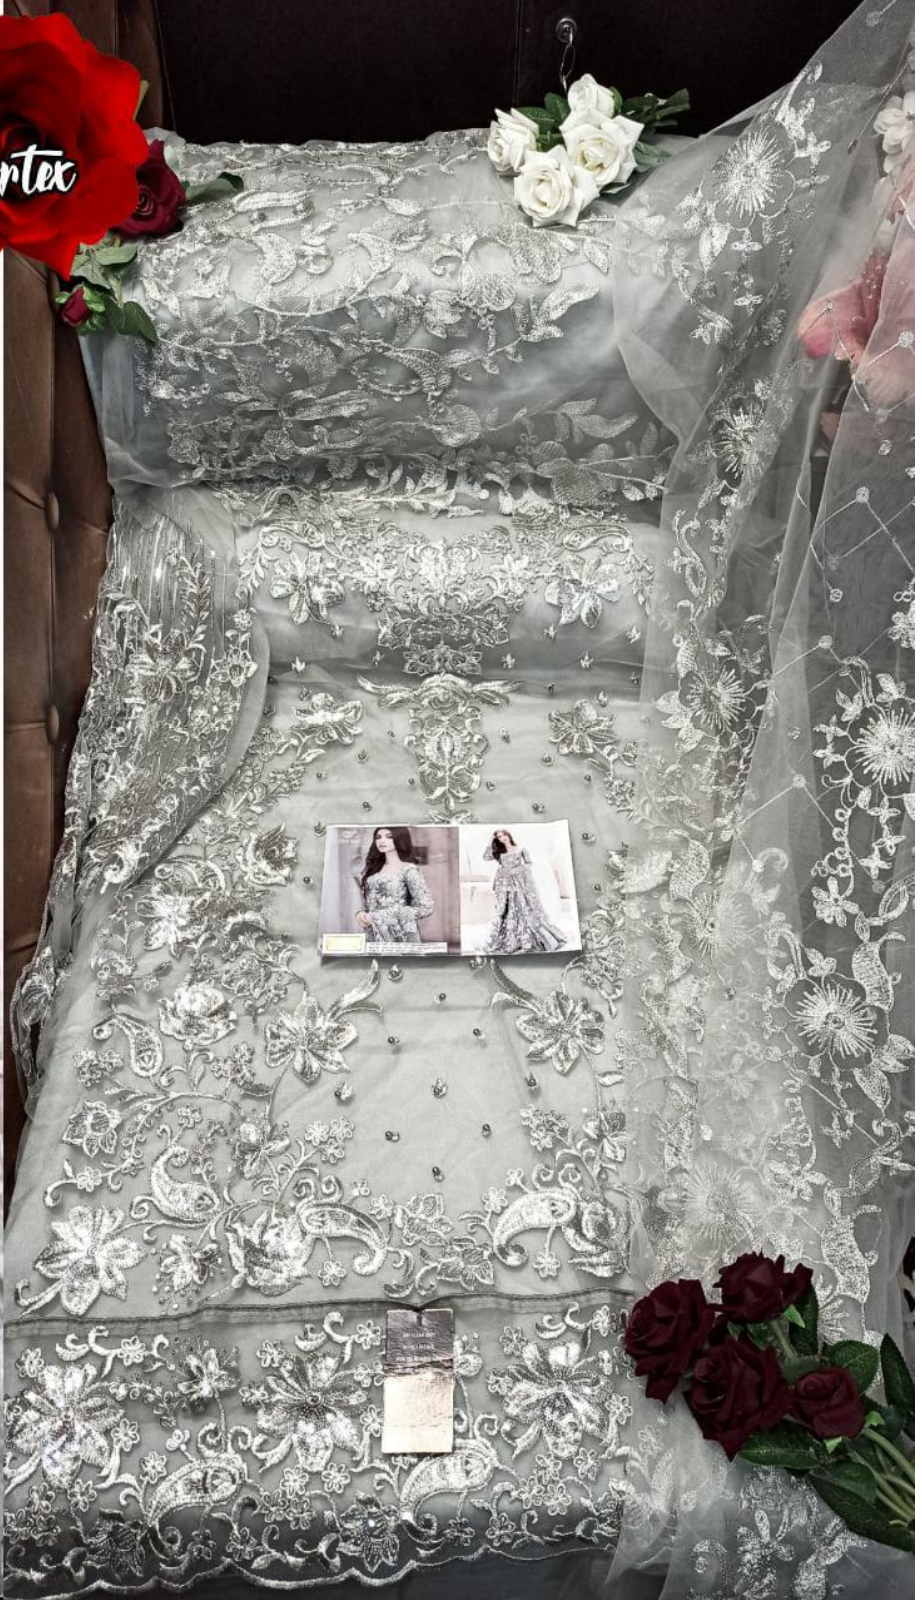

HOOR TEX

TOP - BUTTERFLY NET WITH HEAVY EMBROIDERY & PEARLS
BOTTOM + INNER - BUTTERFLY NET WITH EMBROIDERY & SHANTUN
DUPATTA - BUTTERFLY NET WITH EMBROIDERY

23002-E

HOOR TEX

TOP - BUTTERFLY NET WITH HEAVY EMBROIDERY & PEARLS
BOTTOM + INNER - BUTTERFLY NET WITH EMBROIDERY & SHANTUN
DUPATTA - BUTTERFLY NET WITH EMBROIDERY

23002-1

HOOR TEX

TOP - BUTTERFLY NET WITH HEAVY EMBROIDERY & PEARLS
BOTTOM + INNER - BUTTERFLY NET WITH EMBROIDERY & SHANTUN
DUPATTA - BUTTERFLY NET WITH EMBROIDERY

23002-A

Bottom

Dupatta

Brand: Hortex
Model: HTX-2024-001
Material: 100% Polyester
Color: Light Green
Size: M
Price: ₹ 12,999