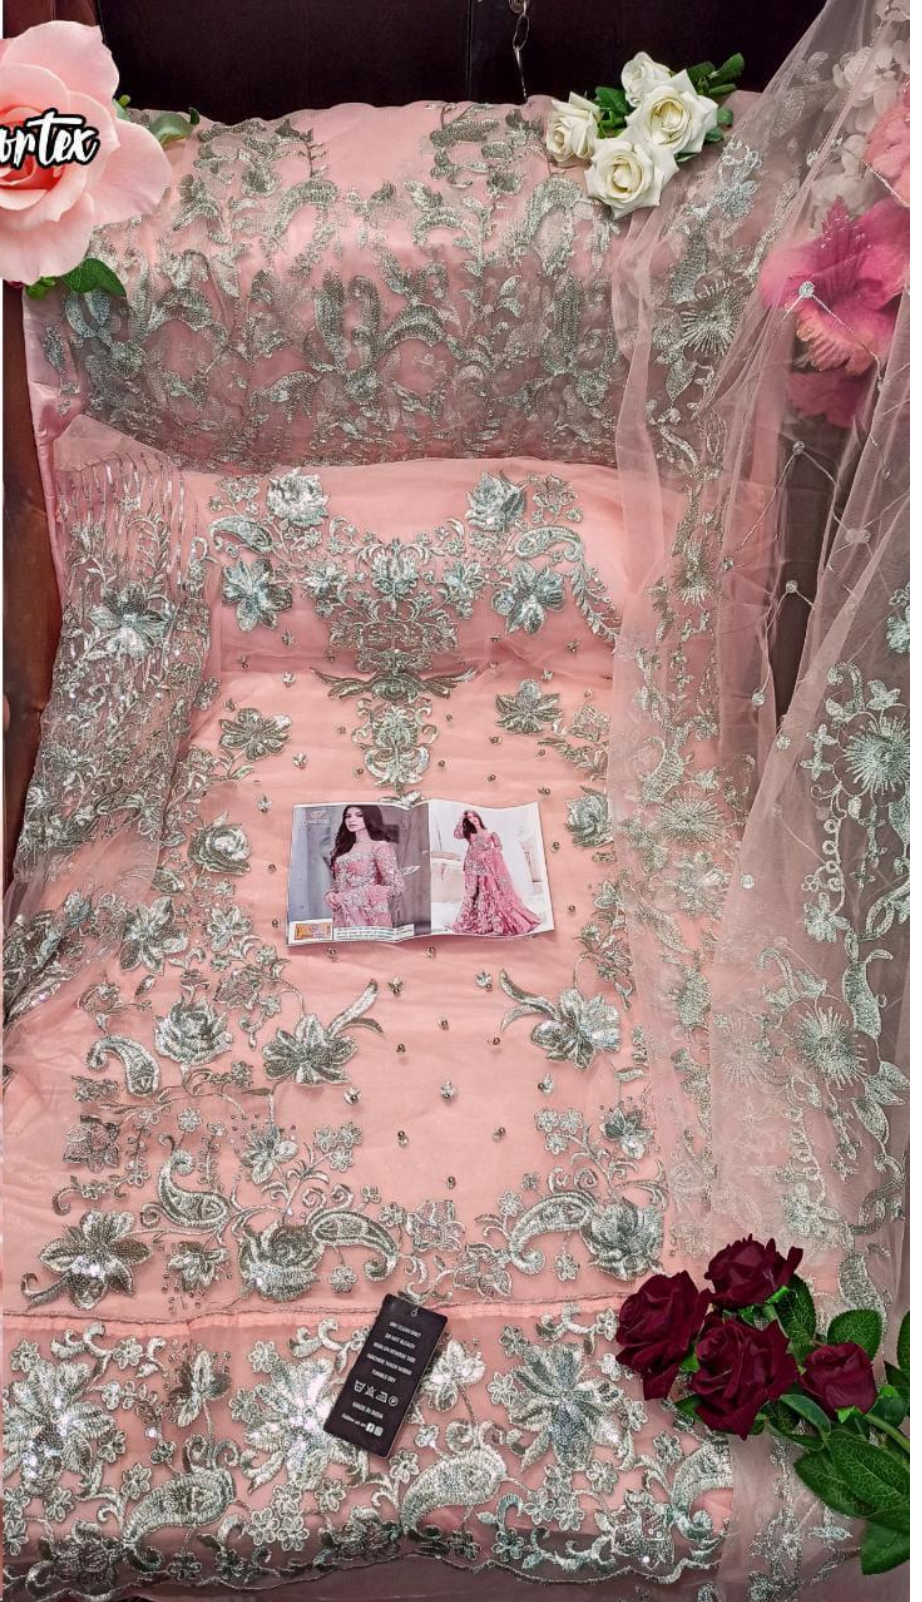

HOOR TEX

TOP - BUTTERFLY NET WITH HEAVY EMBROIDERY & PEARLS
BOTTOM + INNER - BUTTERFLY NET WITH EMBROIDERY & SHANTUN
DUPATTA - BUTTERFLY NET WITH EMBROIDERY

23002-E

HOOR TEX

TOP - BUTTERFLY NET WITH HEAVY EMBROIDERY & PEARLS
BOTTOM + INNER - BUTTERFLY NET WITH EMBROIDERY & SHANTUN
DUPATTA - BUTTERFLY NET WITH EMBROIDERY

23002-1

HOOR TEX

TOP - BUTTERFLY NET WITH HEAVY EMBROIDERY & PEARLS
BOTTOM + INNER - BUTTERFLY NET WITH EMBROIDERY & SHANTUN
DUPATTA - BUTTERFLY NET WITH EMBROIDERY

23002-A

Heartex

Bottom

Dupatta

Heartex
@heartex