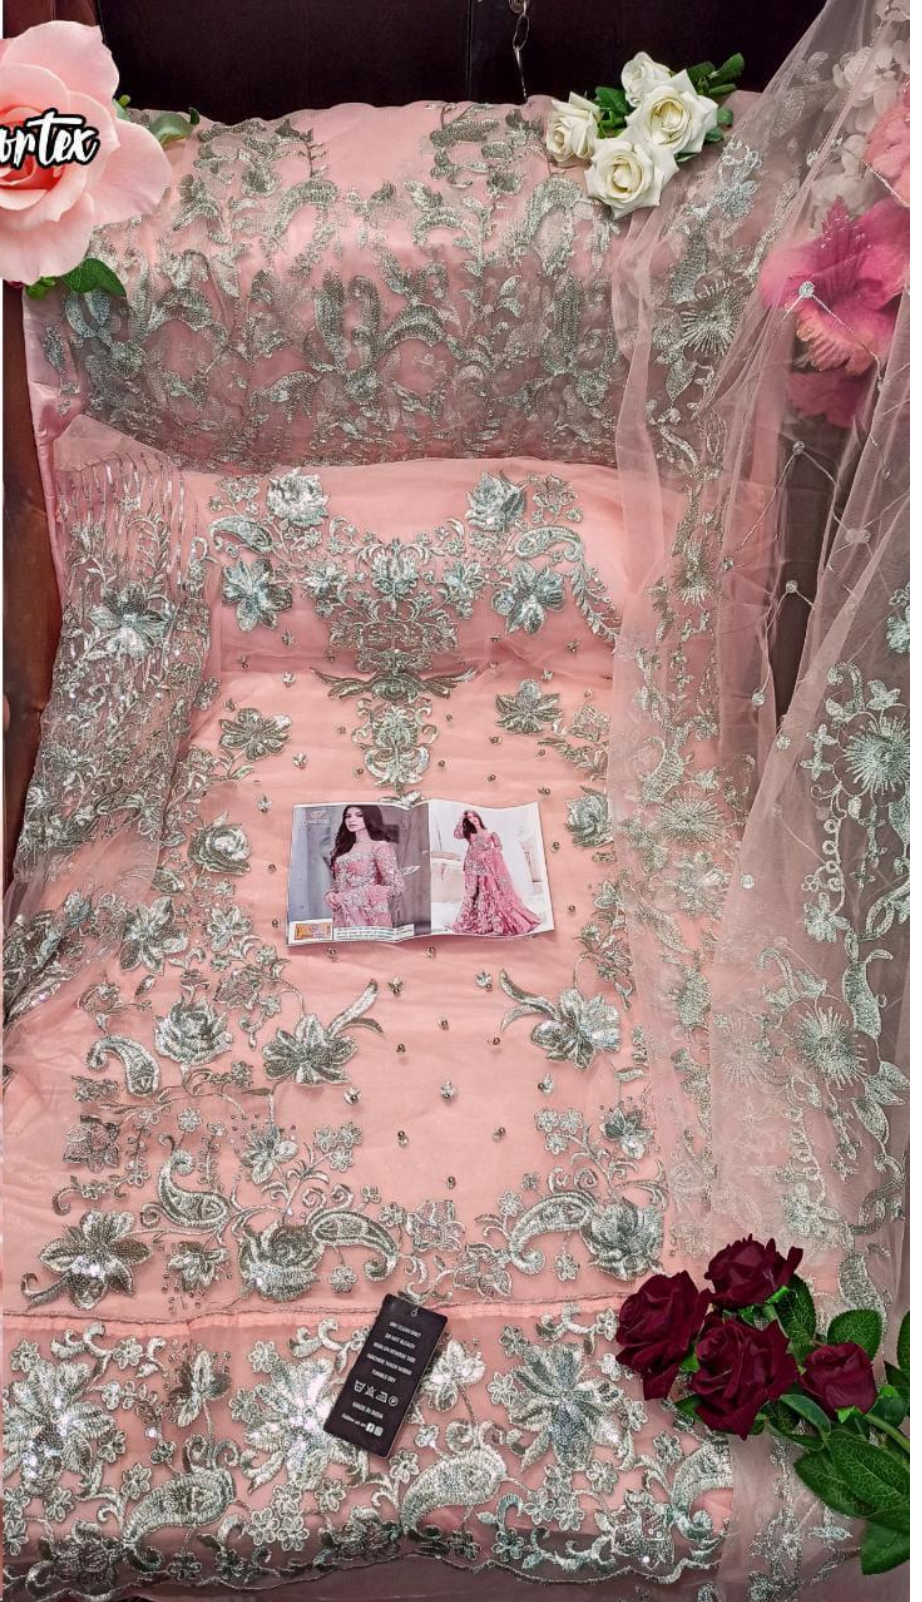

HOOR TEX

TOP - BUTTERFLY NET WITH HEAVY EMBROIDERY & PEARLS
BOTTOM + INNER - BUTTERFLY NET WITH EMBROIDERY & SHANTUN
DUPATTA - BUTTERFLY NET WITH EMBROIDERY

23002-E

HOOR TEX

TOP - BUTTERFLY NET WITH HEAVY EMBROIDERY & PEARLS
BOTTOM + INNER - BUTTERFLY NET WITH EMBROIDERY & SHANTUN
DUPATTA - BUTTERFLY NET WITH EMBROIDERY

23002-1

HOOR TEX

TOP - BUTTERFLY NET WITH HEAVY EMBROIDERY & PEARLS
BOTTOM + INNER - BUTTERFLY NET WITH EMBROIDERY & SHANTUN
DUPATTA - BUTTERFLY NET WITH EMBROIDERY

23002-A

Hortex

Bottom

Dupatta

Brand Name: Hortex
Model Name: Hortex
Material: Polyester
Color: Light Green
Size: M, L, XL
Price: ₹ 12,999