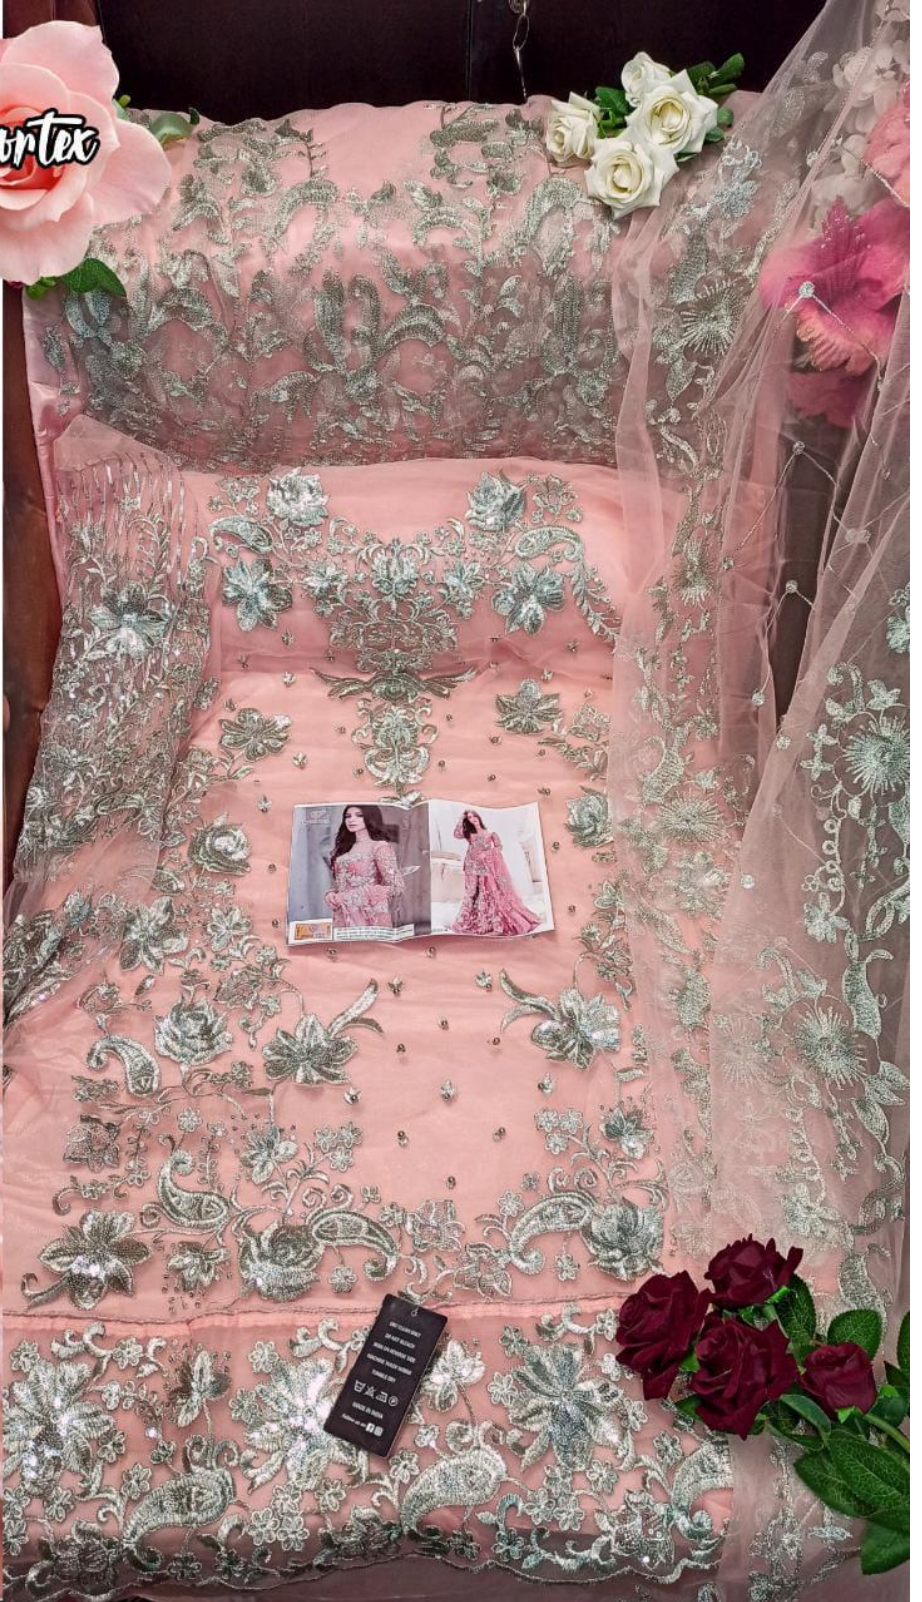

HOOR TEX

TOP - BUTTERFLY NET WITH HEAVY EMBROIDERY & PEARLS
BOTTOM + INNER - BUTTERFLY NET WITH EMBROIDERY & SHANTUN
DUPATTA - BUTTERFLY NET WITH EMBROIDERY

23002-E

HOOR TEX

TOP - BUTTERFLY NET WITH HEAVY EMBROIDERY & PEARLS
BOTTOM + INNER - BUTTERFLY NET WITH EMBROIDERY & SHANTUN
DUPATTA - BUTTERFLY NET WITH EMBROIDERY

23002-1

HOOR TEX

TOP - BUTTERFLY NET WITH HEAVY EMBROIDERY & PEARLS
BOTTOM + INNER - BUTTERFLY NET WITH EMBROIDERY & SHANTUN
DUPATTA - BUTTERFLY NET WITH EMBROIDERY

23002-A

Bottom

Dupatta

Brand: Hortex
Model: HTX-2024-001
Material: 100% Polyester
Color: Light Green
Size: M
Price: ₹ 12,999