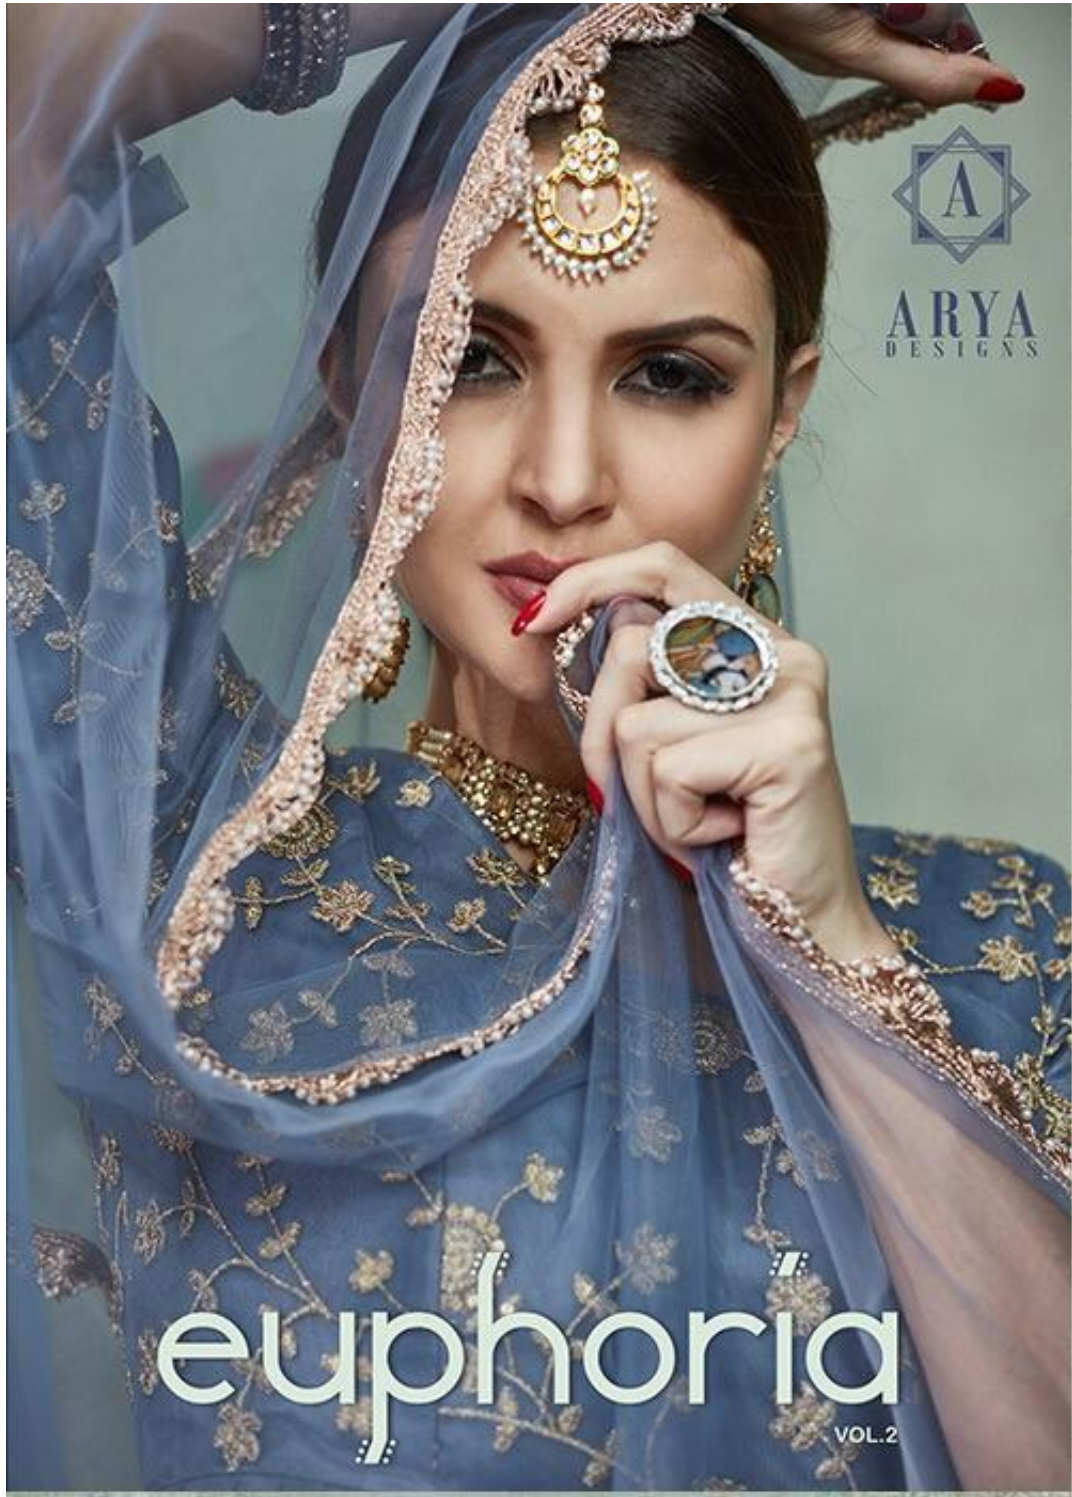

ARYA
DESIGNS

euphoria
VOL.2

ARYA
DESIGNS

euphoria

VOL.2

ARYA DESIGNS - EUPHORIA VOL.2

D.NO	MAIN COLOR	BLOUSE FABRIC	LEHENGA FABRIC	DUPATTA FABRIC	SIZE (SEMI STITCH)	WORK	RATE	GST
2901	MASTURD	SOFT NET	SOFT NET	SOFT NET	UPTO 42 BUST AND WAIST	SEQUINS, THREAD	2990/-	5%
2902	BABY PINK	LYCRA GOTA	SOFT NET	SOFT NET	UPTO 42 BUST AND WAIST	SEQUINS	2935/-	5%
2903	DARK GREEN	SOFT NET	SOFT NET	SOFT NET	UPTO 42 BUST AND WAIST	SEQUINS	3260/-	5%
2904	BLACK	GOTA	SOFT NET	SOFT NET	UPTO 42 BUST AND WAIST	SEQUINS	3480/-	5%
2905	NAVY BLUE	SOFT NET	SOFT NET	SOFT NET	UPTO 42 BUST AND WAIST	SEQUINS, THREAD	2720/-	5%
2906	GREY	SOFT NET	SOFT NET	SOFT NET	UPTO 42 BUST AND WAIST	SEQUINS, ZARI	2880/-	5%

SKU-2901

SKU-2902

SKU-2903

SKU-2904

SKU-2905

SKU-2906

ROYAL LEHENGA ISSUE

When you are clear what you have to wear than confidence is the key of your beautiful look, its very simple that the more royal you look, the more eye you catch.