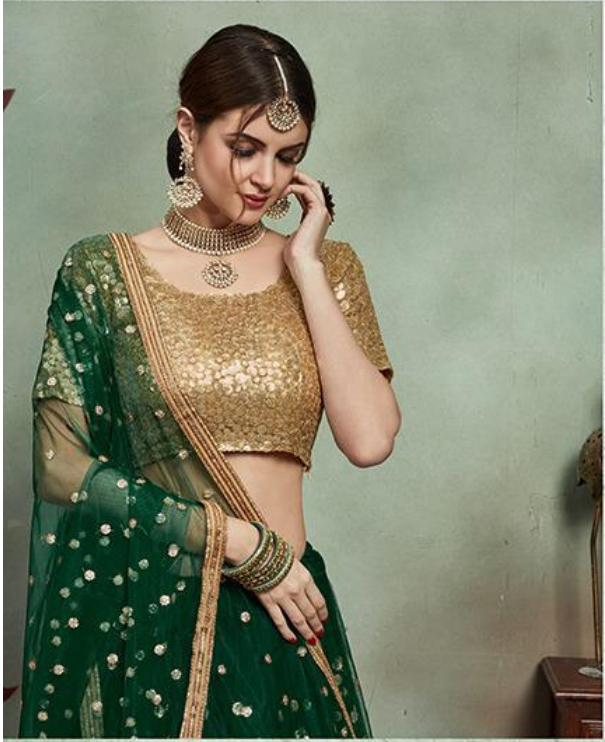

KILLER INSTINCT

SKU-2903