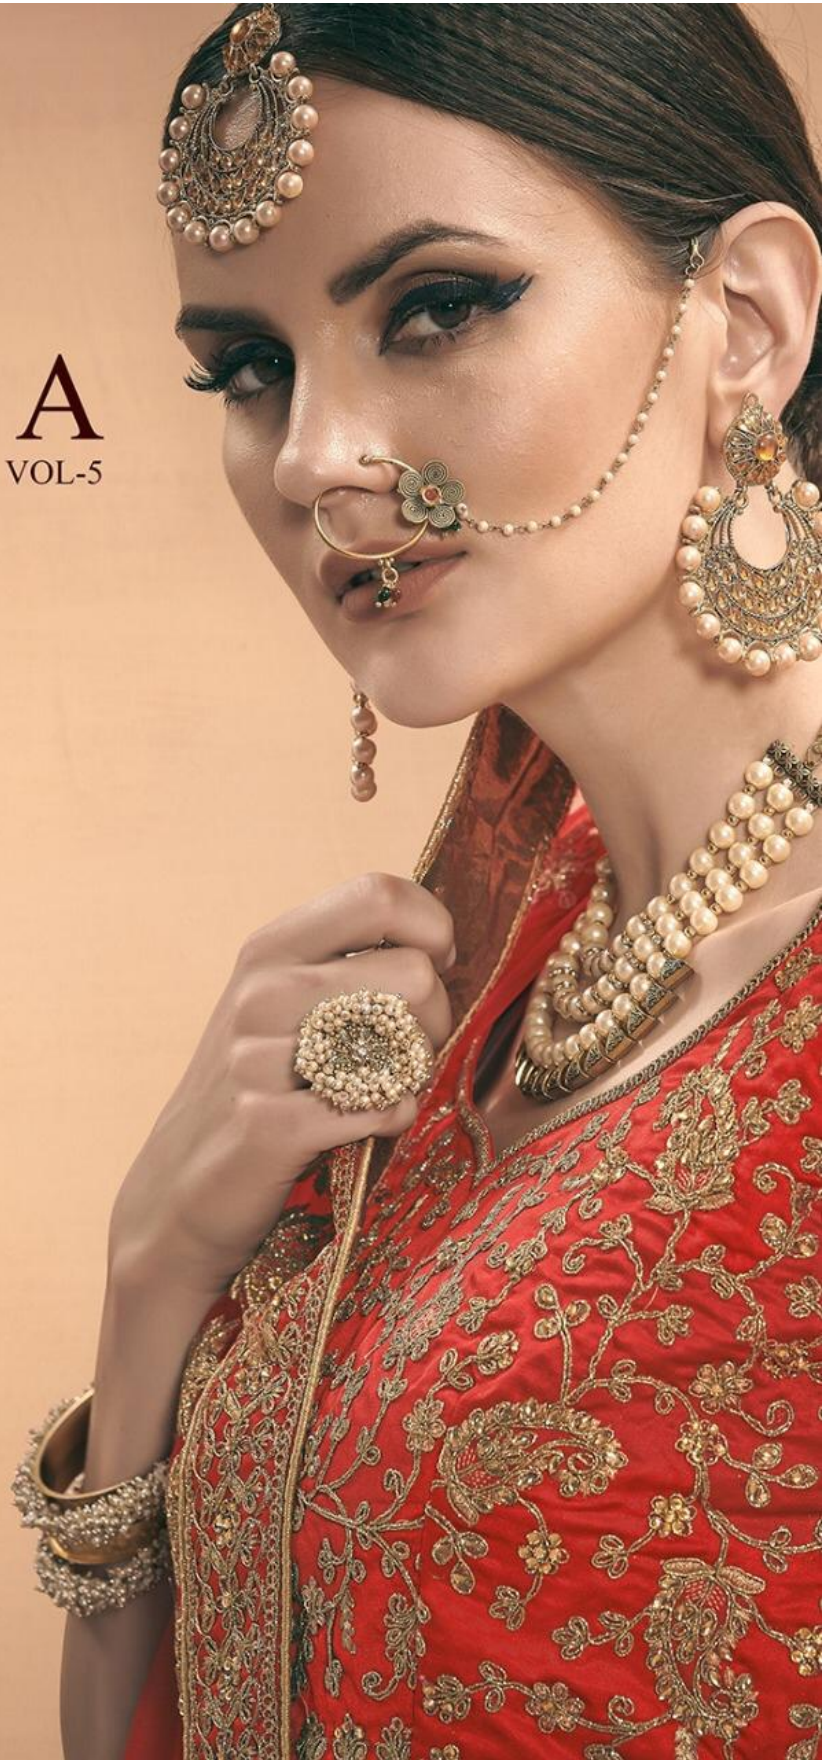

ARYA
DESIGNS

ZARA

VOL-5

ARYA DESIGNS ZARA VOL-5

D.NO	MAIN COLOR	BLOUSE FABRIC	LEHENGA FABRIC	DUPATTA FABRIC	SIZE (SEMI STITCH)	WORK	PRICE	GST
AD3001	MUSTARD	SATIN	SATIN	SOFT NET	UPTO 42 BUST AND WAIST	STONE,DORI,ZARI	4455/-	5%
AD3002	BEIGE	SATIN	SATIN	SOFT NET	UPTO 42 BUST AND WAIST	STONE,THREAD,DORI,ZARI	4345/-	5%
AD3003	RED	SATIN	SATIN	SOFT NET	UPTO 42 BUST AND WAIST	STONE,THREAD,DORI,ZARI	4020/-	5%
AD3004	GREEN	SATIN	SATIN	SOFT NET	UPTO 42 BUST AND WAIST	ZARI, SEQUINS, STONE	4130/-	5%
AD3005	CORAL RED	SATIN	SATIN	SOFT NET	UPTO 42 BUST AND WAIST	RESHAM, ZARI, SEQUINS, DORI	4565/-	5%
AD3006	BEIGE	SATIN	SATIN	SOFT NET	UPTO 42 BUST AND WAIST	DORI, SEQUINS	4455/-	5%
AD3007	MUSTARD	SATIN	SATIN	SOFT NET	UPTO 42 BUST AND WAIST	DORI, SEQUINS, RESHAM	4130/-	5%