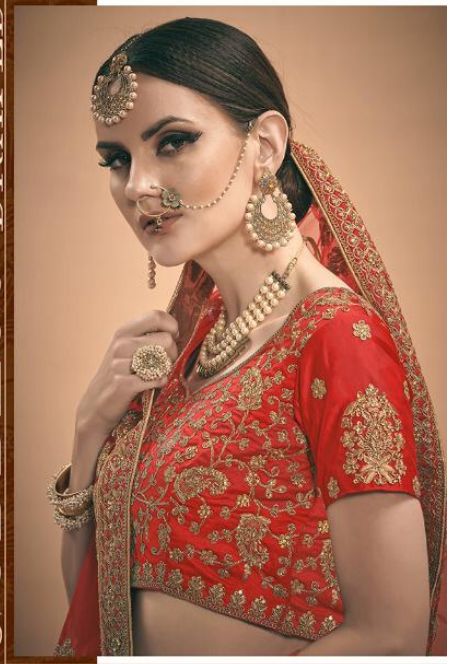

GODDESS DRAPED

YOU CAN GO SEXY, PRETAN IN DRAPED LEHENGAS
CHIC IN SCREEN-PRINTED SILK AND MAKE A PLACE FOR THEM
WEAR YOUR DRAPS WITH A DASH OF TRADITIONAL EMBROIDERY

--- ■ [LEHENGAS](#)