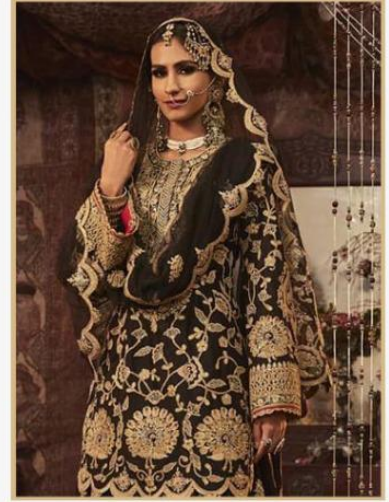

RINAZ®
FASHION