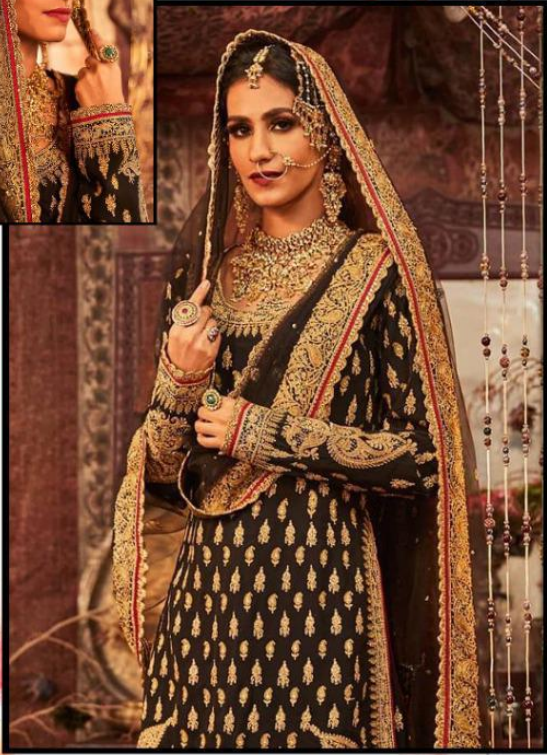

RINAZ[®]
FASHION

D.NO.9301

16
rimpleantheapreet

RINAZ[®]
FASHION

RINAZ[®]
FASHION

Bridal Collection

D.No.	TOP	BOTTOM + INNER	DUPATTA
9301	FOX GEORGETTE WITH HEAVY EMBROIDERY	HEAVY SHANTUN	NAZNIN WITH HEAVY EMBROIDERY
9302	FOX GEORGETTE WITH HEAVY EMBROIDERY	HEAVY SHANTUN	NAZNIN WITH HEAVY EMBROIDERY
9303	FOX GEORGETTE WITH HEAVY EMBROIDERY	HEAVY SHANTUN	NAZNIN WITH HEAVY EMBROIDERY