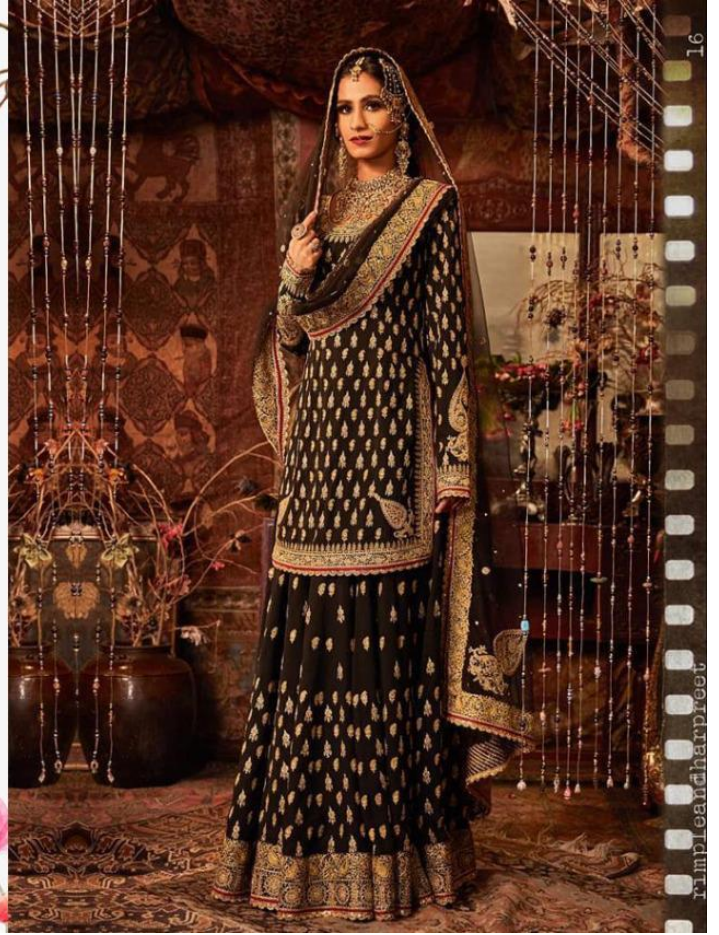

RINAZ[®]
FASHION

D.NO.9301

16
rimpleantheapreet

RINAZ[®]
FASHION

RINAZ[®]
FASHION

Bridal Collection

D.No.	TOP	BOTTOM + INNER	DUPATTA
9301	FOX GEORGETTE WITH HEAVY EMBROIDERY	HEAVY SHANTUN	NAZNIN WITH HEAVY EMBROIDERY
9302	FOX GEORGETTE WITH HEAVY EMBROIDERY	HEAVY SHANTUN	NAZNIN WITH HEAVY EMBROIDERY
9303	FOX GEORGETTE WITH HEAVY EMBROIDERY	HEAVY SHANTUN	NAZNIN WITH HEAVY EMBROIDERY