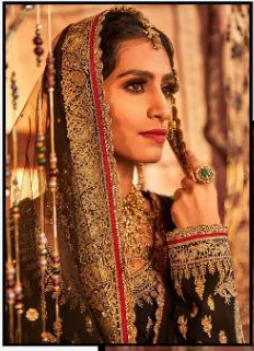

RINAZ[®]
FASHION

D.NO.9301

16
rimpleantheapreet

RINAZ[®]
FASHION

RINAZ[®]
FASHION

Bridal Collection

D.No.	TOP	BOTTOM + INNER	DUPATTA
9301	FOX GEORGETTE WITH HEAVY EMBROIDERY	HEAVY SHANTUN	NAZNIN WITH HEAVY EMBROIDERY
9302	FOX GEORGETTE WITH HEAVY EMBROIDERY	HEAVY SHANTUN	NAZNIN WITH HEAVY EMBROIDERY
9303	FOX GEORGETTE WITH HEAVY EMBROIDERY	HEAVY SHANTUN	NAZNIN WITH HEAVY EMBROIDERY