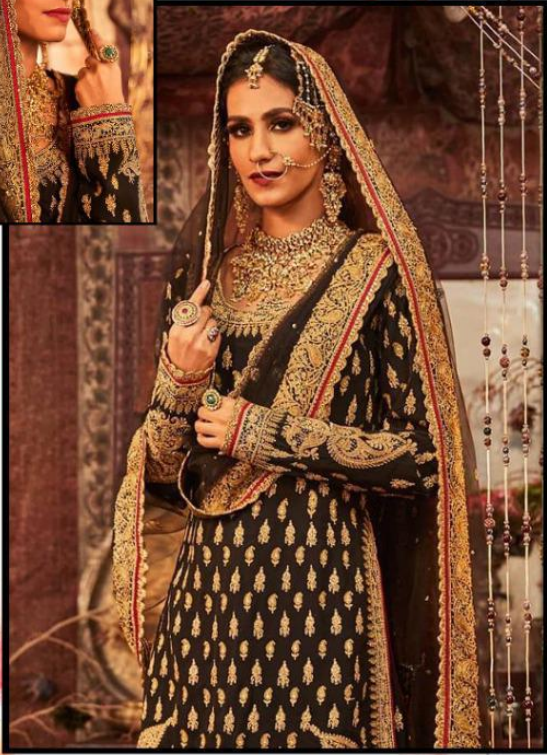

RINAZ®
FASHION

D.NO.9301