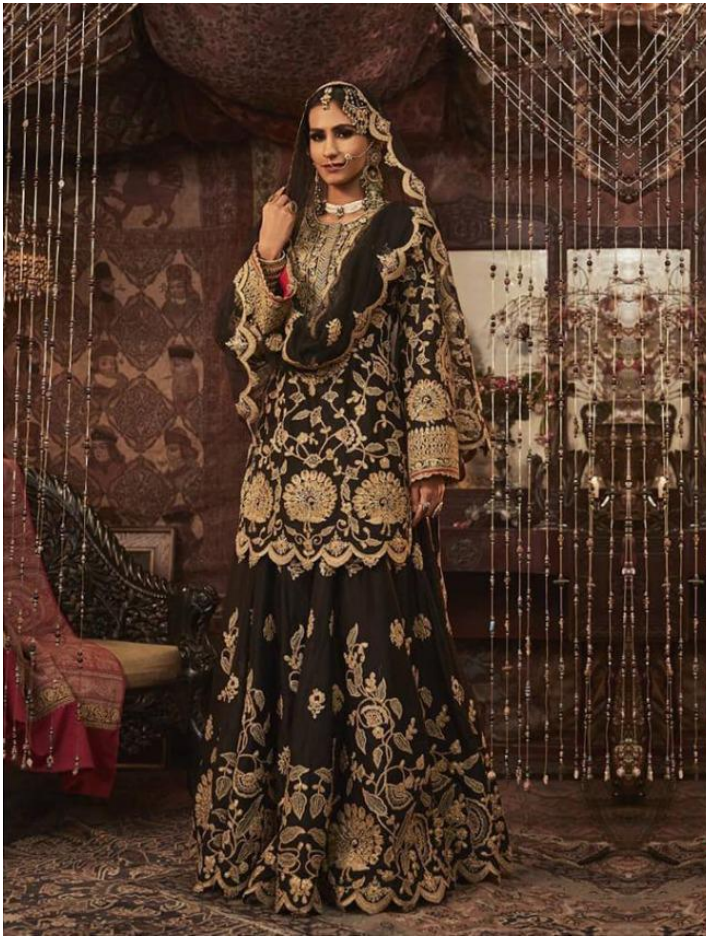

## *Bridal Collection*

D.No.	TOP	BOTTOM + INNER	DUPATTA
9301	FOX GEORGETTE WITH HEAVY EMBROIDERY	HEAVY SHANTUN	NAZNIN WITH HEAVY EMBROIDERY
9302	FOX GEORGETTE WITH HEAVY EMBROIDERY	HEAVY SHANTUN	NAZNIN WITH HEAVY EMBROIDERY
9303	FOX GEORGETTE WITH HEAVY EMBROIDERY	HEAVY SHANTUN	NAZNIN WITH HEAVY EMBROIDERY