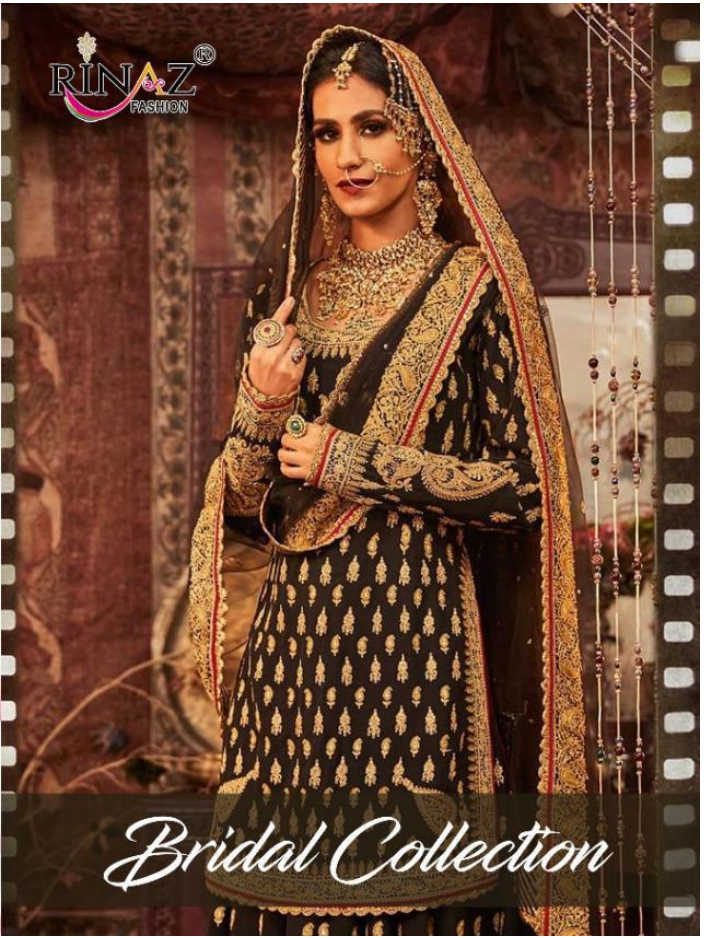

Bridal Collection

email: rinazfashion662@gmail.com

complimentary copy, not for sale

Bridal Collection