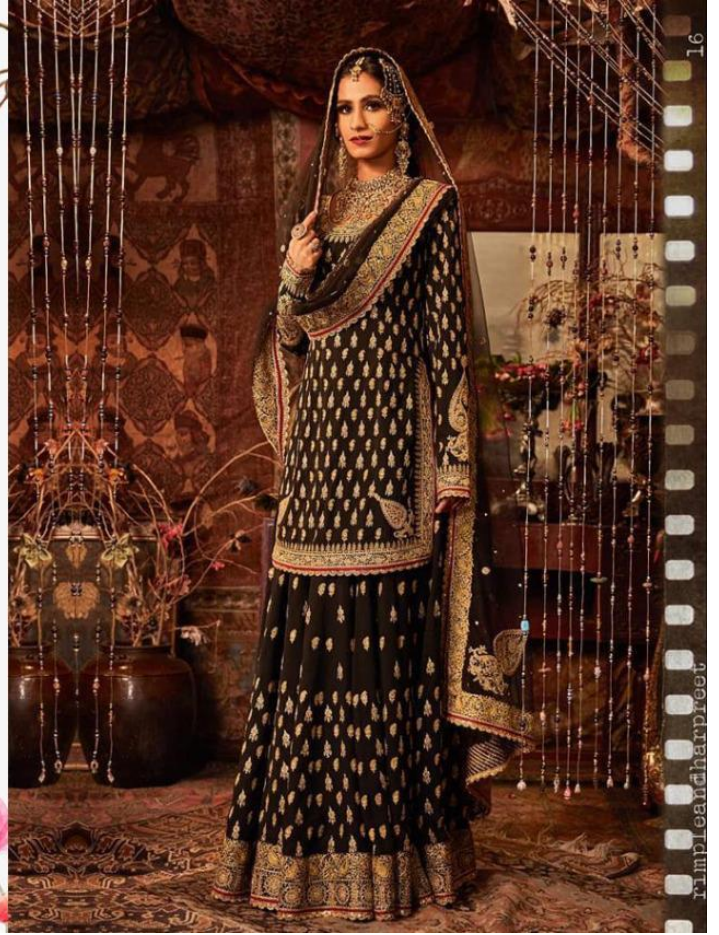

16
rimpleantheapreet