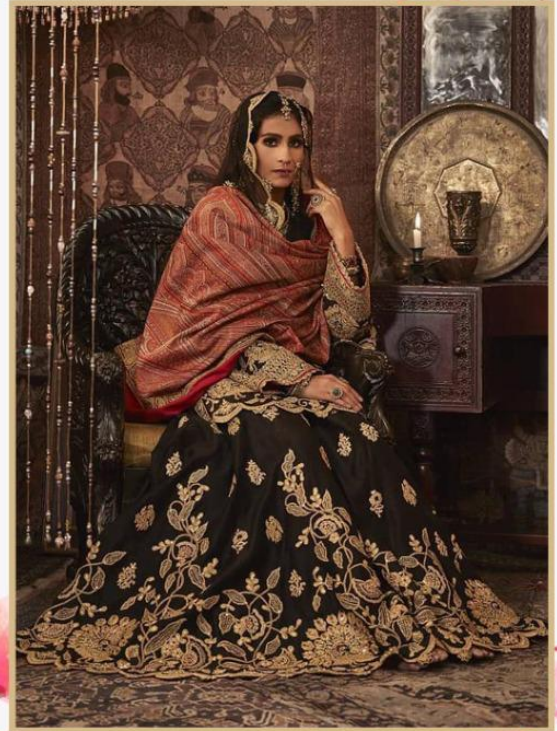

RINAZ®
FASHION