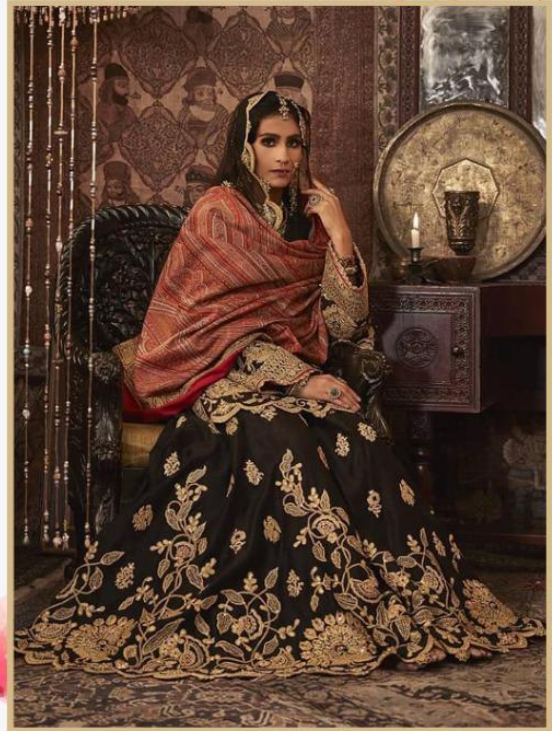

RINAZ®
FASHION