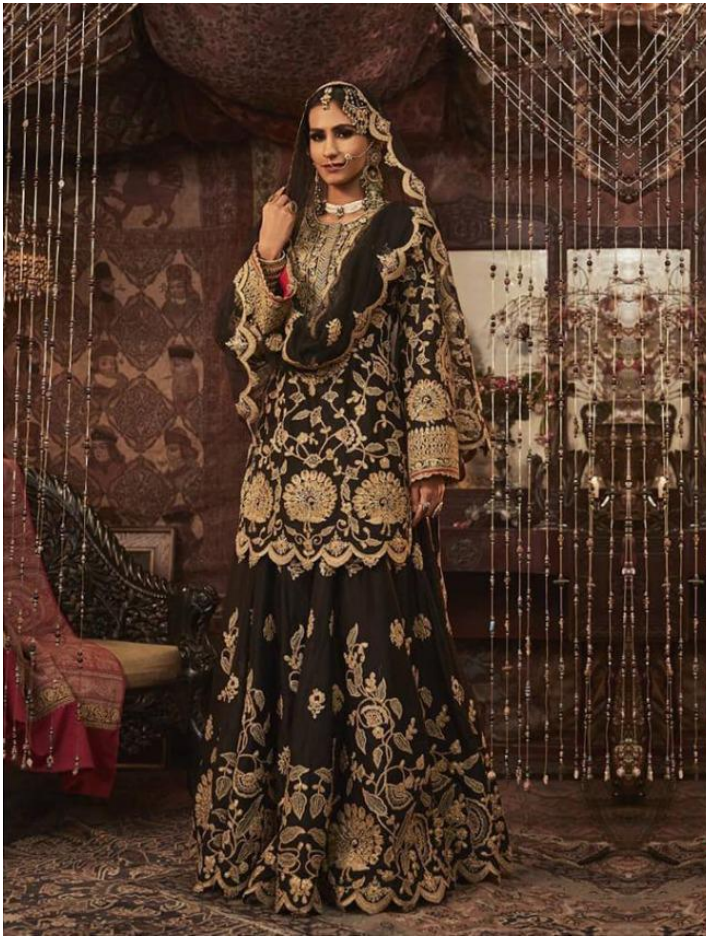

RINAZ[®]
FASHION

D.NO.9301

16
rimpleantheapreet

RINAZ[®]
FASHION

RINAZ[®]
FASHION

Bridal Collection

D.No.	TOP	BOTTOM + INNER	DUPATTA
9301	FOX GEORGETTE WITH HEAVY EMBROIDERY	HEAVY SHANTUN	NAZNIN WITH HEAVY EMBROIDERY
9302	FOX GEORGETTE WITH HEAVY EMBROIDERY	HEAVY SHANTUN	NAZNIN WITH HEAVY EMBROIDERY
9303	FOX GEORGETTE WITH HEAVY EMBROIDERY	HEAVY SHANTUN	NAZNIN WITH HEAVY EMBROIDERY