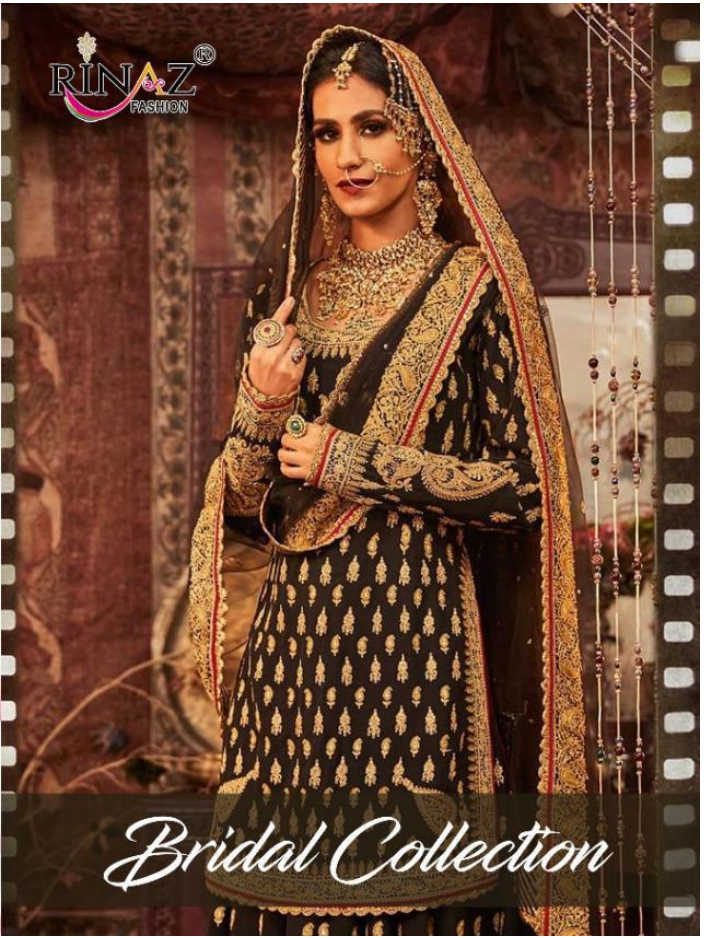

RINAZ[®]
FASHION

D.NO.9301

16
rimpleantheapreet

RINAZ[®]
FASHION

RINAZ[®]
FASHION

Bridal Collection

D.No.	TOP	BOTTOM + INNER	DUPATTA
9301	FOX GEORGETTE WITH HEAVY EMBROIDERY	HEAVY SHANTUN	NAZNIN WITH HEAVY EMBROIDERY
9302	FOX GEORGETTE WITH HEAVY EMBROIDERY	HEAVY SHANTUN	NAZNIN WITH HEAVY EMBROIDERY
9303	FOX GEORGETTE WITH HEAVY EMBROIDERY	HEAVY SHANTUN	NAZNIN WITH HEAVY EMBROIDERY