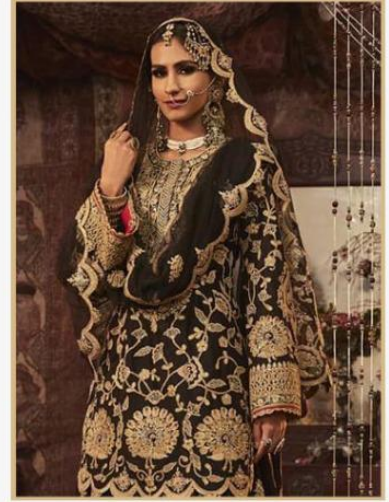

RINAZ[®]
FASHION

D.NO.9301

16
rimpleantheapreet

RINAZ[®]
FASHION

RINAZ[®]
FASHION

Bridal Collection

D.No.	TOP	BOTTOM + INNER	DUPATTA
9301	FOX GEORGETTE WITH HEAVY EMBROIDERY	HEAVY SHANTUN	NAZNIN WITH HEAVY EMBROIDERY
9302	FOX GEORGETTE WITH HEAVY EMBROIDERY	HEAVY SHANTUN	NAZNIN WITH HEAVY EMBROIDERY
9303	FOX GEORGETTE WITH HEAVY EMBROIDERY	HEAVY SHANTUN	NAZNIN WITH HEAVY EMBROIDERY