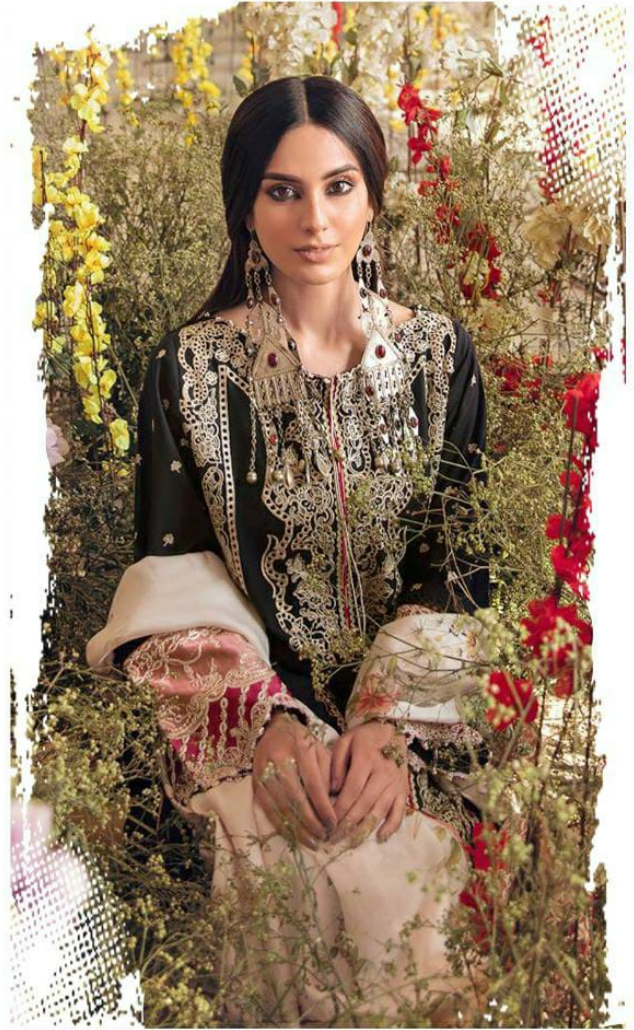

Fepic®

WASHING INTRUCTIONS

DO NOT USE ANY TYPE OF BLEACH OR STAIN REMOVING CHEMICALS
BEFORE CUTTING / STITCHING, FABRIC SHOULD BE SOAKED BE SOAKED IN WATER
(ALL COMPONENTS SEPARATELY) FOR 15 MINUTES
DO NOT KEEP WET FABRIC IN TWISTED FROM IN ORDER TO AVOID COPY MARKS |
WASH COLOURED AND WHITE FABRICS SEPARATELY
IRON CLOTHES AT MODERATE TEMPERATURE | DO NOT DRY FABRIC IN DIRECT SUNLIGHT
(EXTRA LACES, HANGINGS AND ACCESSORIES ARE NOT INDUDED)

D-5124

QALAMKAR
Lawn Collection