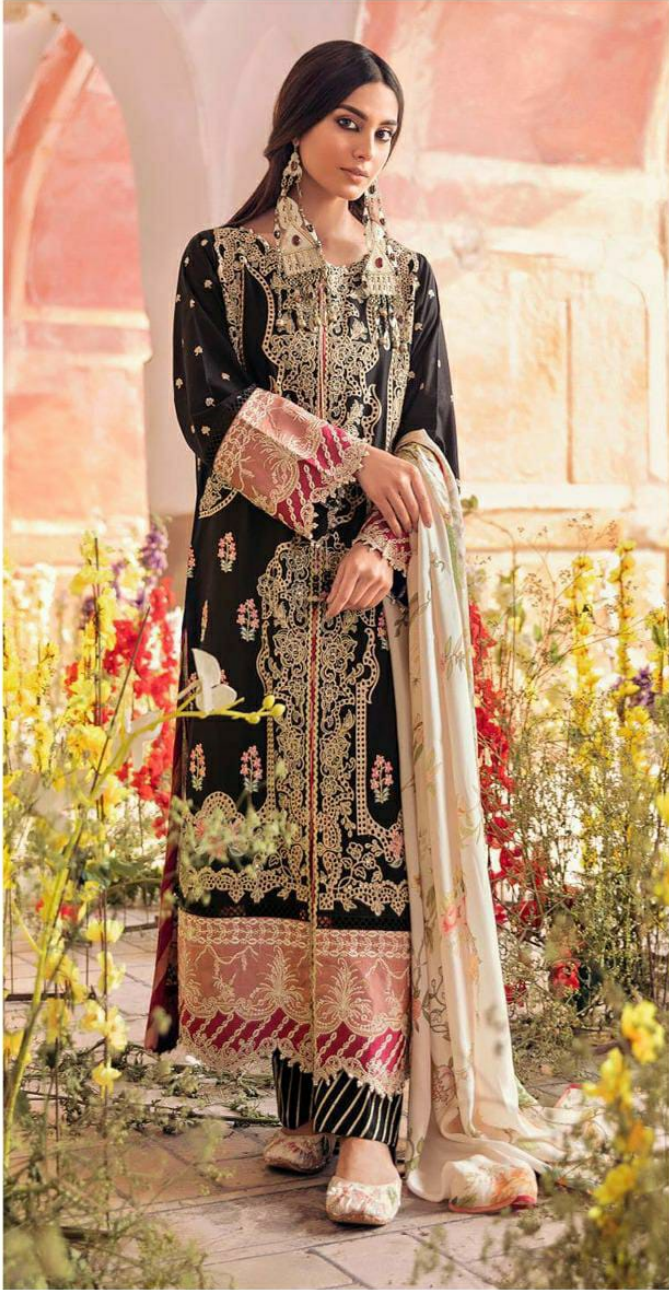

Fepic®

WASHING INTRUCTIONS

DO NOT USE ANY TYPE OF BLEACH OR STAIN REMOVING CHEMICALS
BEFORE CUTTING / STITCHING, FABRIC SHOULD BE SOAKED BE SOAKED IN WATER
(ALL COMPONENTS SEPARATELY) FOR 15 MINUTES
DO NOT KEEP WET FABRIC IN TWISTED FROM IN ORDER TO AVOID COPY MARKS |
WASH COLOURED AND WHITE FABRICS SEPARATELY
IRON CLOTHES AT MODERATE TEMPERATURE | DO NOT DRY FABRIC IN DIRECT SUNLIGHT
(EXTRA LACES, HANGINGS AND ACCESSORIES ARE NOT INDUDED)

D-5124

QALAMKAR
Lawn Collection