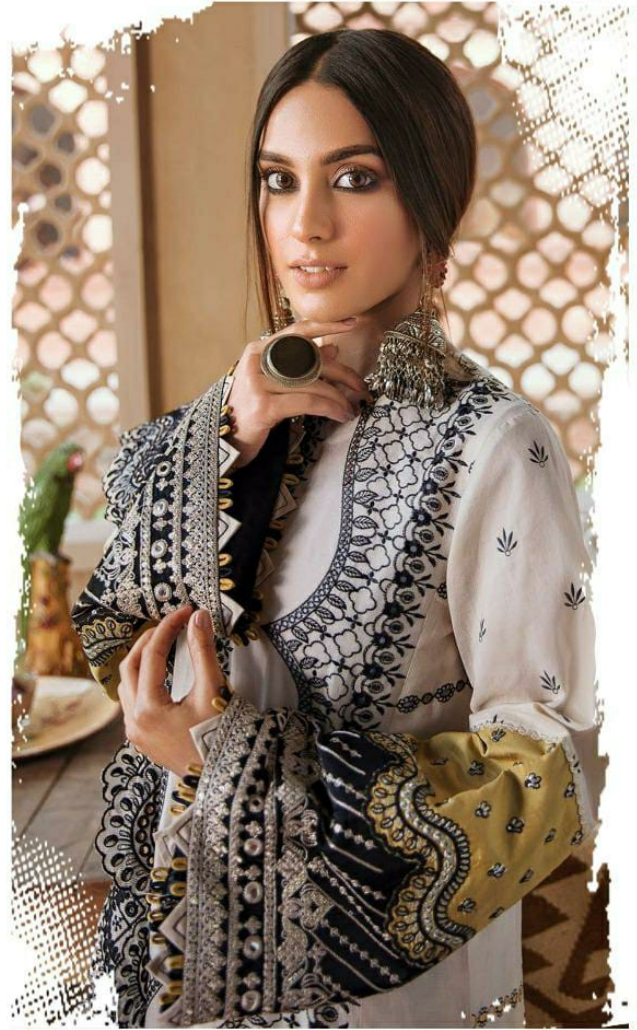

Fepic®

WASHING INTRUCTIONS

DO NOT USE ANY TYPE OF BLEACH OR STAIN REMOVING CHEMICALS
BEFORE CUTTING / STITCHING, FABRIC SHOULD BE SOAKED BE SOAKED IN WATER
(ALL COMPONENTS SEPARATELY) FOR 15 MINUTES
DO NOT KEEP WET FABRIC IN TWISTED FROM IN ORDER TO AVOID COPY MARKS |
WASH COLOURED AND WHITE FABRICS SEPARATELY
IRON CLOTHES AT MODERATE TEMPERATURE | DO NOT DRY FABRIC IN DIRECT SUNLIGHT
(EXTRA LACES, HANGINGS AND ACCESSORIES ARE NOT INDUDED)

D-5125

QALAMKAR
Lawn Collection