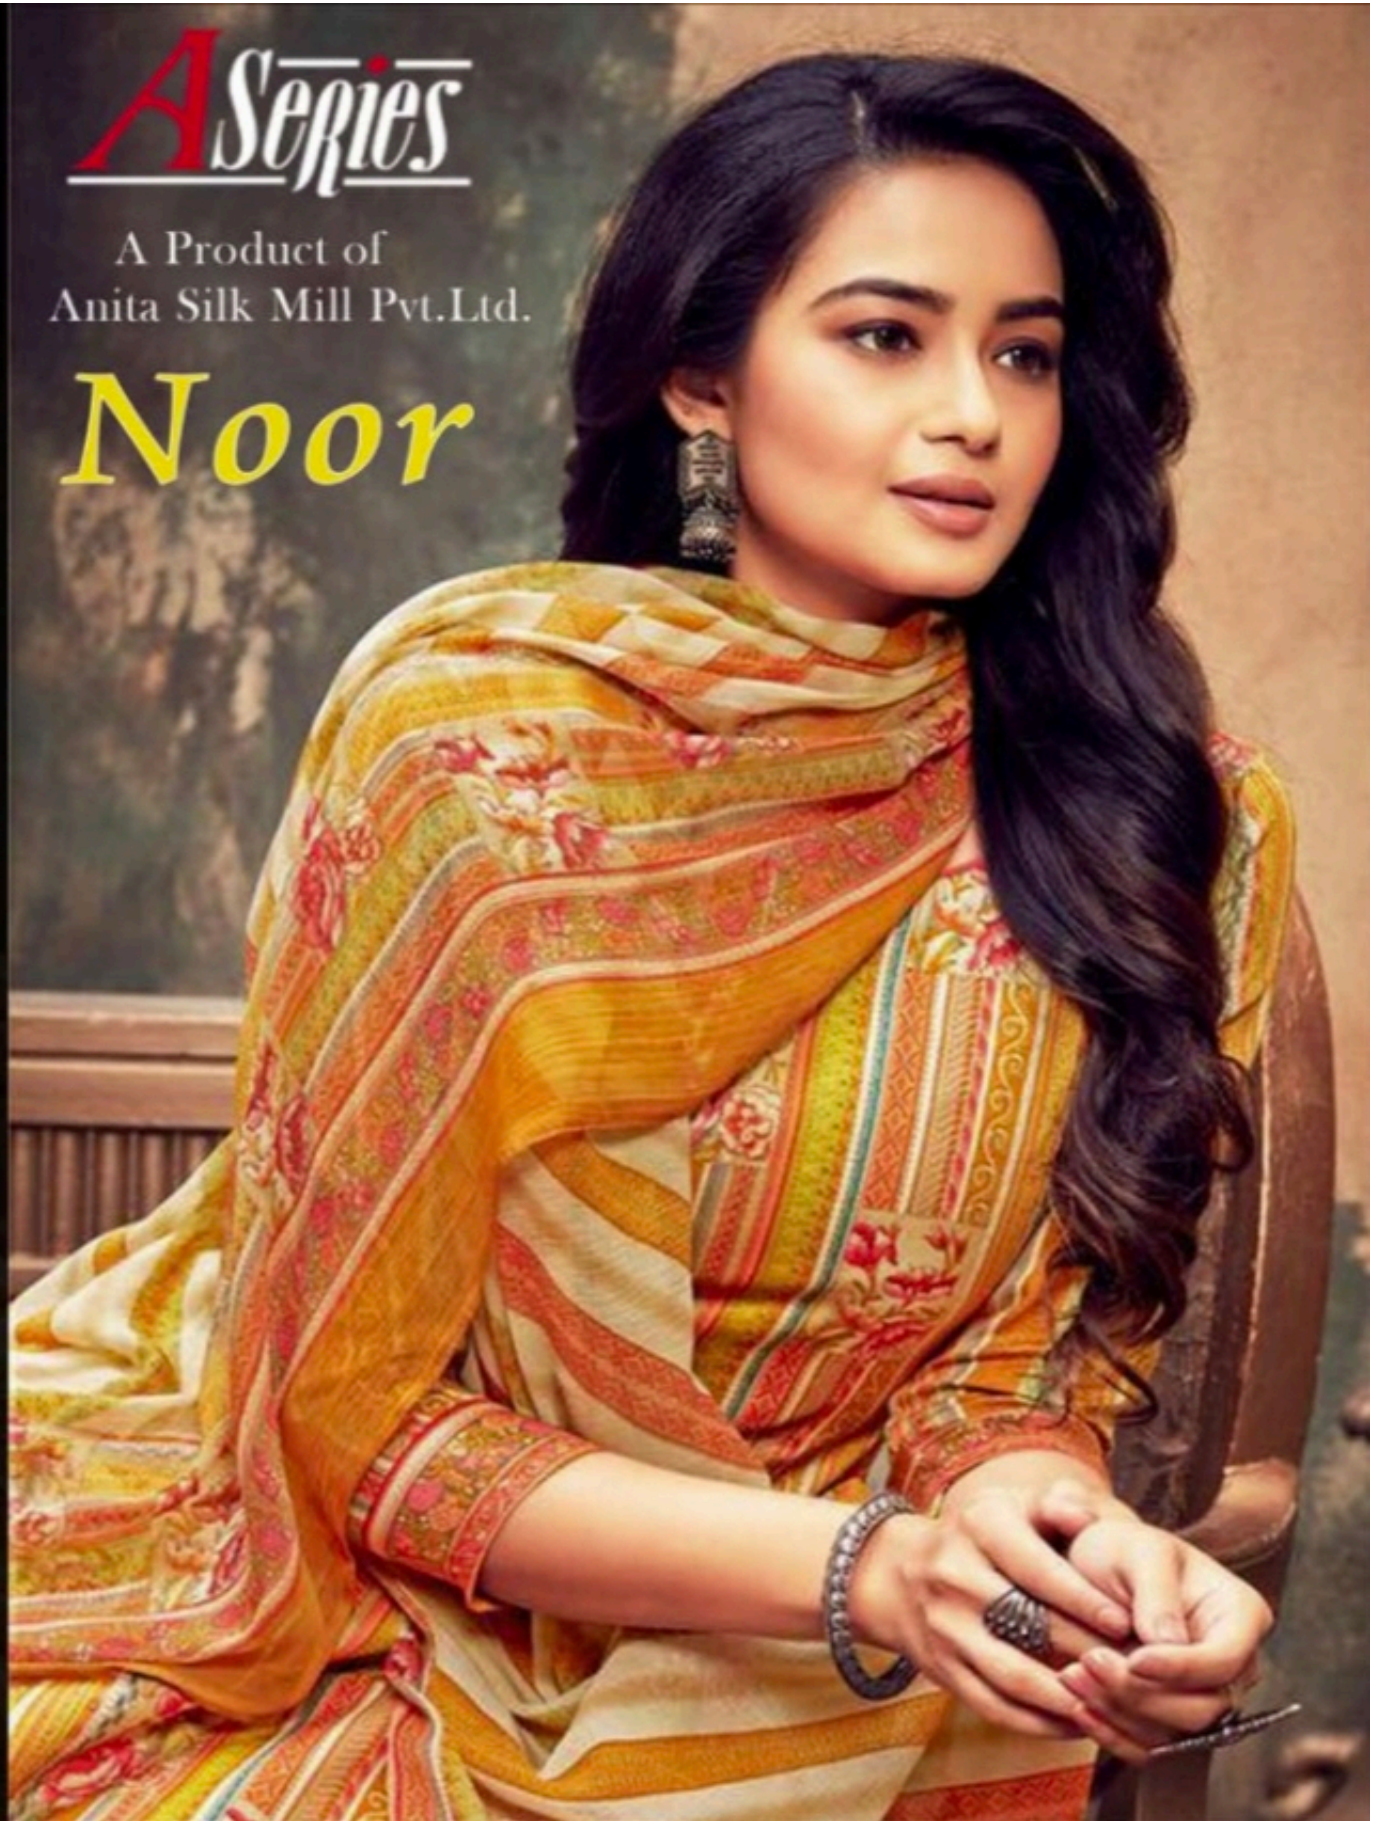

A Series

A Product of
Anita Silk Mill Pvt.Ltd.

Noor

A Series

A Product of
Anita Silk Mill Pvt.Ltd.

Noor

dark inside

Royal touch in dressings accords
Delicacy with charisma in you.
This splendid piece of fashion,
perfectly immaculate your personality.