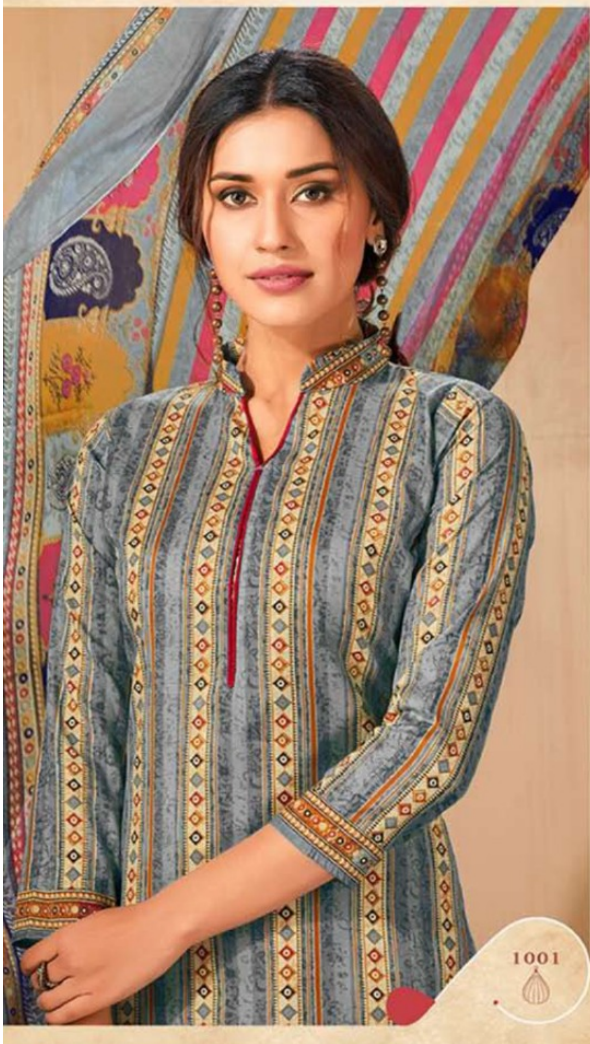

A Series

A Product of
Anita Silk Mill Pvt.Ltd.

Noor

A Series

A Product of
Anita Silk Mill Pvt.Ltd.

Noor

dark inside

Royal touch in dressings accords
Delicacy with charisma in you.
This splendid piece of fashion,
perfectly immaculate your personality.