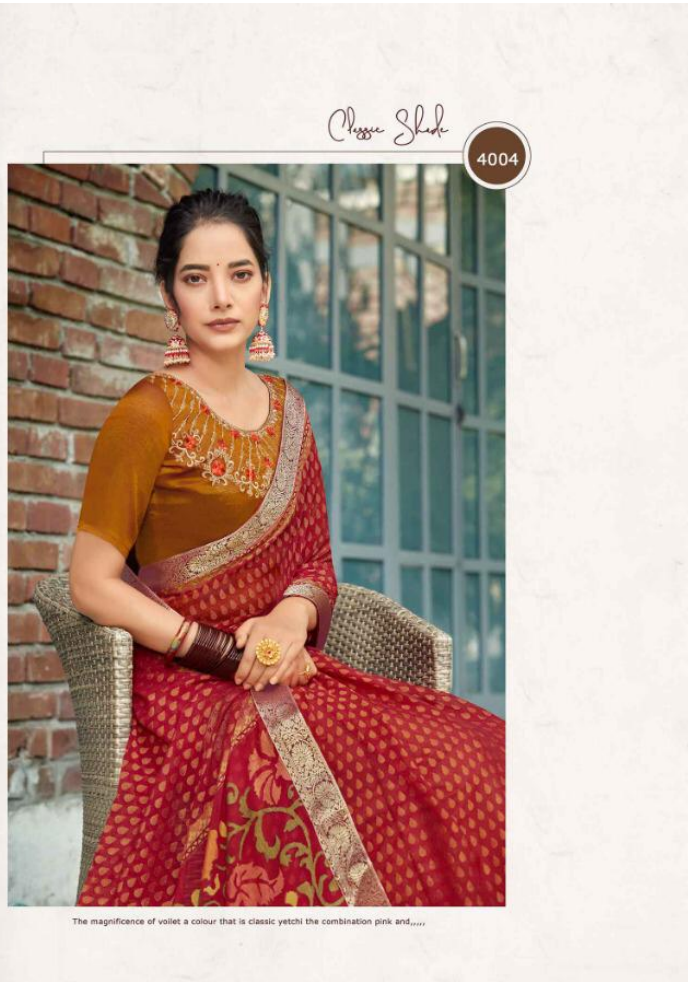

SEEMA SAREES

BANDISH BANDITS

FULL SAREE LACE
With Work Blouse
Vol-02

4003

Style beauty

Premium collection

4005

The magnificence of violet a colour that is classic yet the combination pink and...

4002

The magnificence of violet is colour that is classic yet the combination pink and...

SEEMA SAREES

BANDISH BANDITS

FULL SAREE LACE
With Work Blouse
Vol-02

SEEMA SAREES

**BANDISH
BANDITS**

FULL SAREE LACE
With Work Blouse
Vol-02