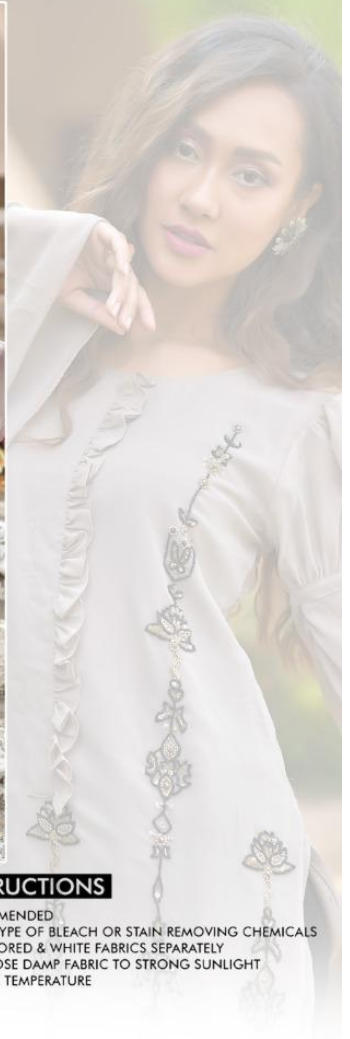

LAIBA
AM VOL-80

FABRICS DETAILS

TOP:-PURE GEORGETTE
BOTTOM:-PURE COTTON STREACHABLE
SIZE:-XL

CARE INSTRUCTIONS

DRY CLEAN RECOMMENDED
DO NOT USE ANY TYPE OF BLEACH OR STAIN REMOVING CHEMICALS
WASH & SOAK COLORED & WHITE FABRICS SEPARATELY
DO NOT OVER EXPOSE DAMP FABRIC TO STRONG SUNLIGHT
IRON AT MODERATE TEMPERATURE