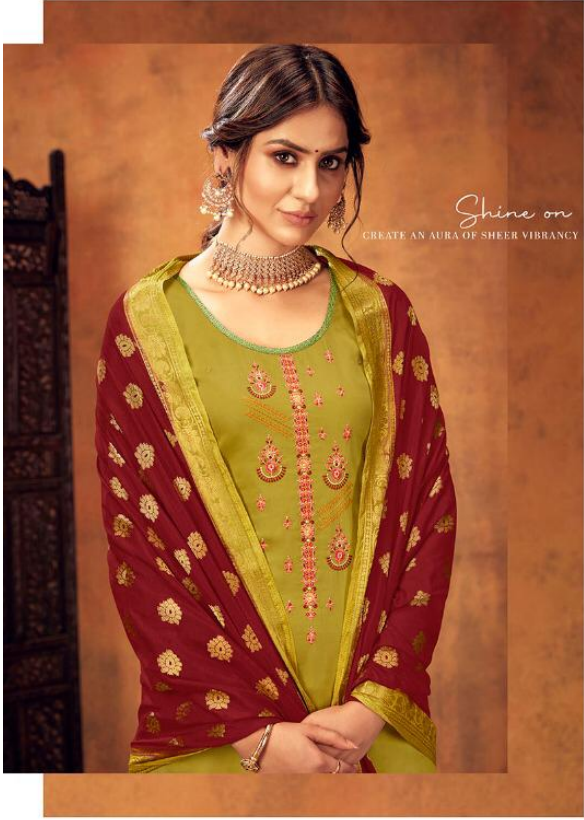

IMMERSE YOURSELF IN UNEXPECTED, BRIGHT COLORS & TEXTURES

*Ashopalare*  
VOL-19

IMMERSE YOURSELF IN UNEXPECTED, BRIGHT COLORS & TEXTURES

*Ashopalare*  
VOL-19

*Shine on*  
CREATE AN AURA OF SHEER VIBRANCY

5927

**BOTTOM :- SOLID COTTON**

**DUPATTA :- BANARASI SILK**

**No. of Designs :- 08**

**Dispatch within 5 to 6 days...**

**Booking Started From Now...**

**Book Your Oder ASAP...**

IMMERSE YOURSELF IN UNEXPECTED, BRIGHT COLORS & TEXTURES

*Ashopalav*  
VOL-19

TOP - JAM SILK WITH WORK  
DUPPATA-BANARASI SILK  
BOTTOM-SOLID COTTON

IMMERSE YOURSELF IN UNEXPECTED, BRIGHT COLORS & TEXTURES

*Ashopalav*  
VOL-19

Follow us on  
    
complimentary copyright for 10%