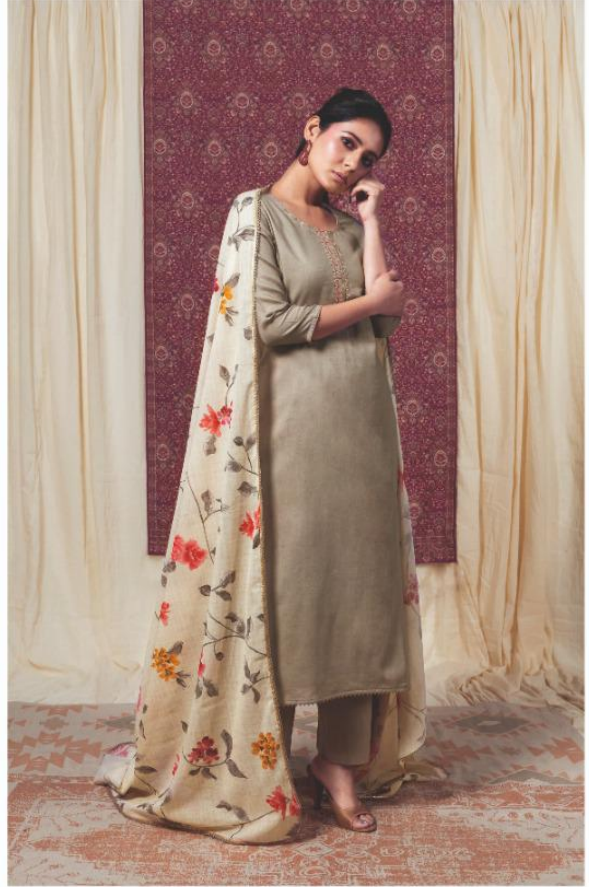

C0655

Ganga®

C0652

Ganga®

PRODUCT NAME	ANAYA
D.NO.	C0650 TO C0655
DESCRIPTION	<p>TOP PREMIUM COTTON PATTERN SOLID WITH EMBROIDERY</p> <p>BOTTOM COTTON SOLID</p> <p>DUPATTA FINEST MAL PRINTED WITH COTTON & GOTA LACE</p>
HSN CODE	520831
WHOLESALE PRICE	1235/- EACH+GST(EXTRA)