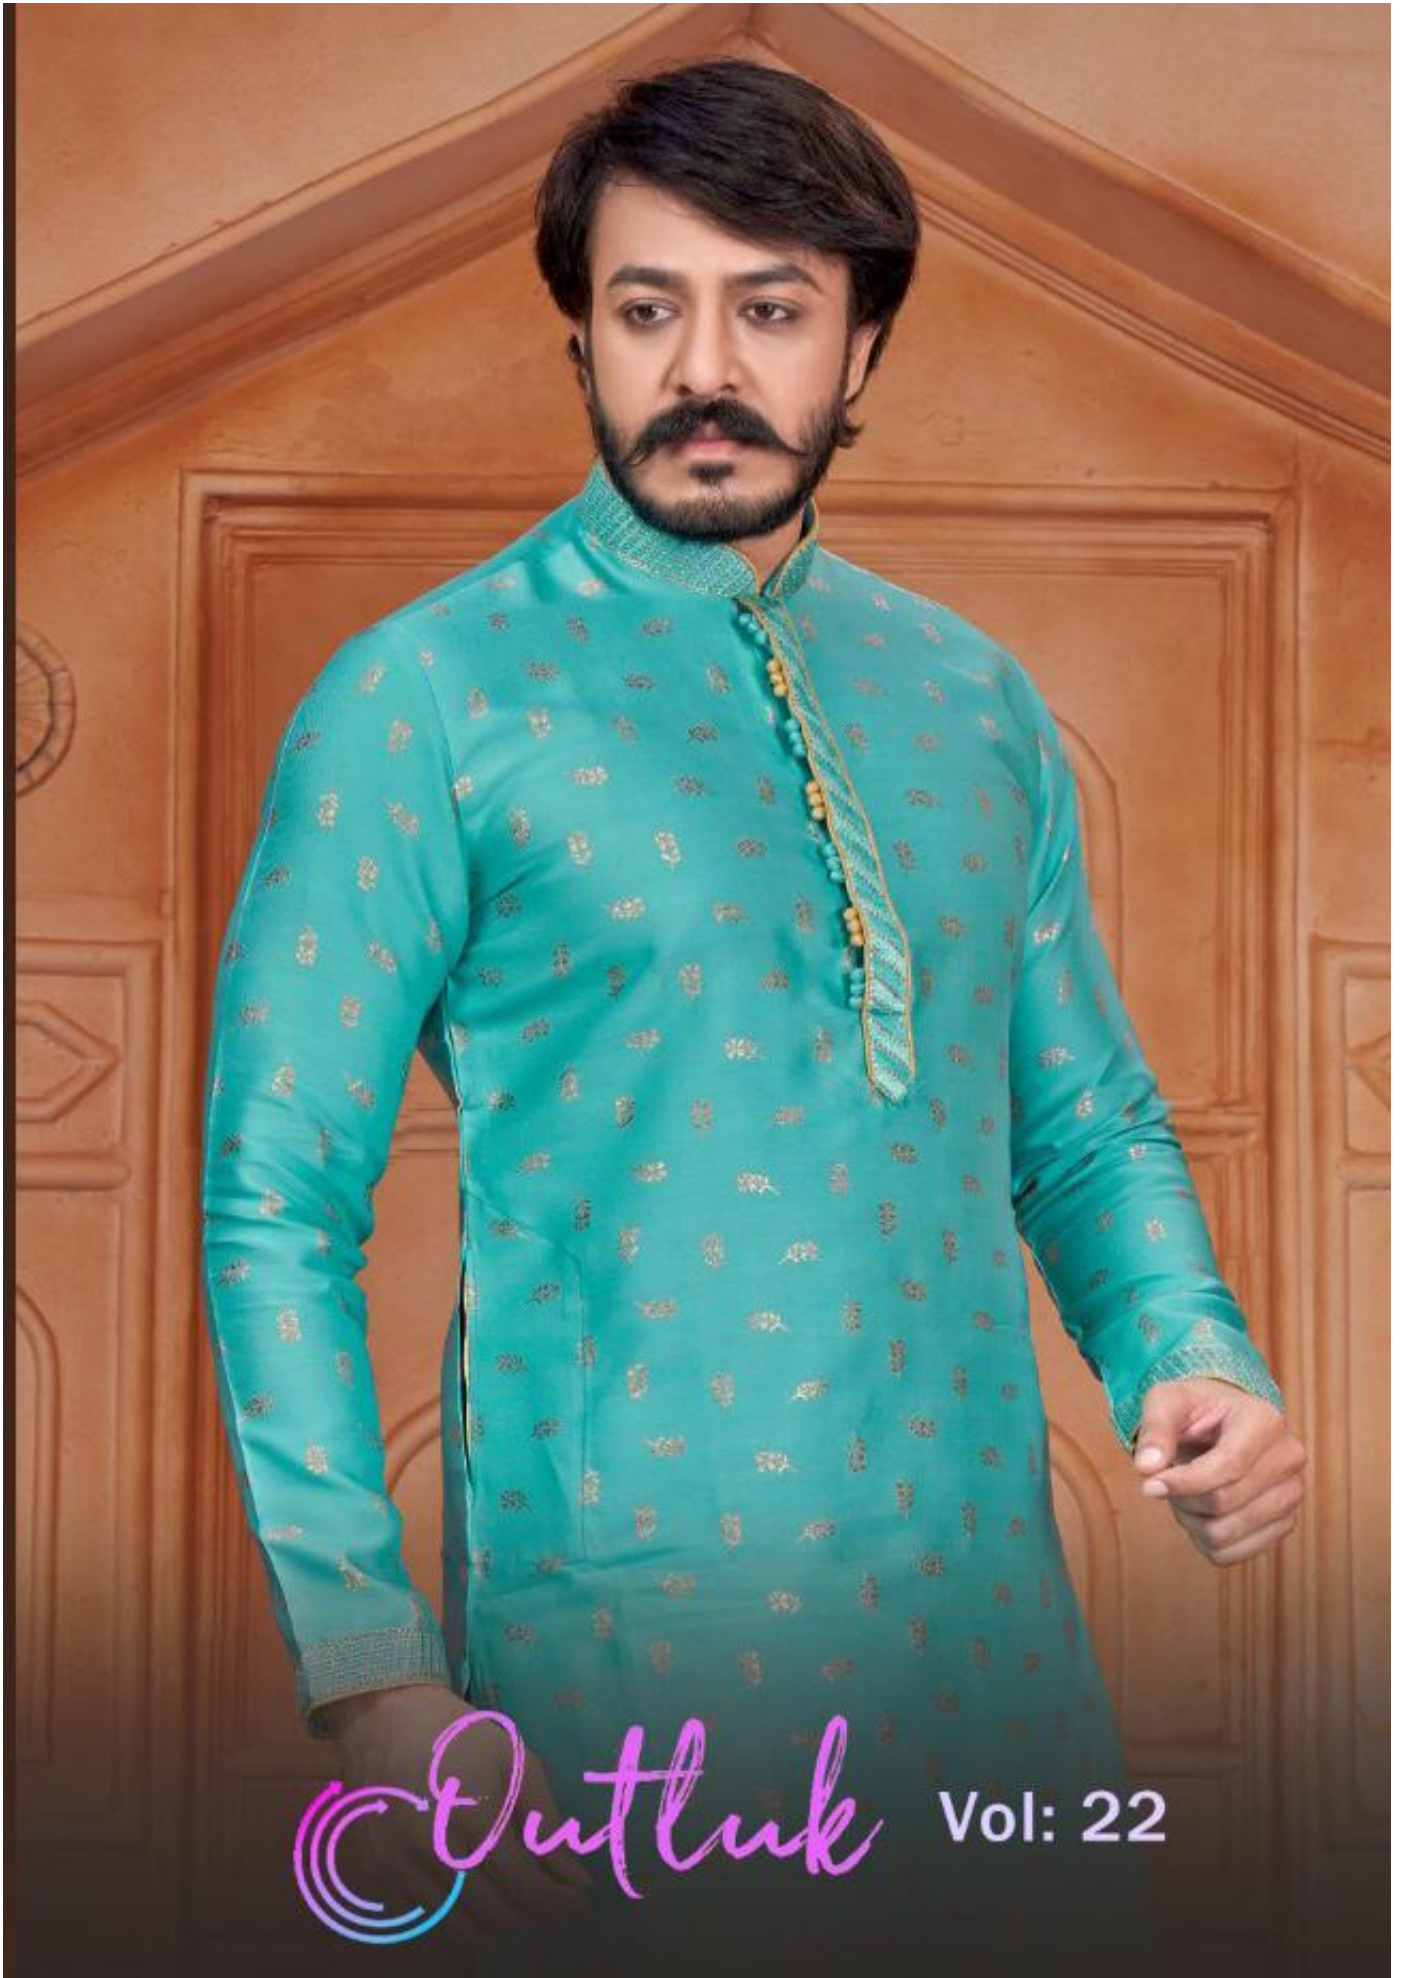

© Outlook

Vol: 22