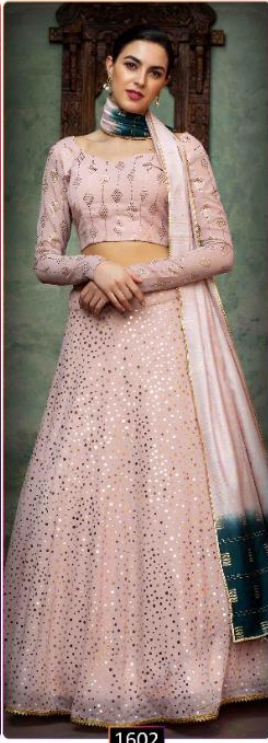

1601

1602

1603

1604

1605