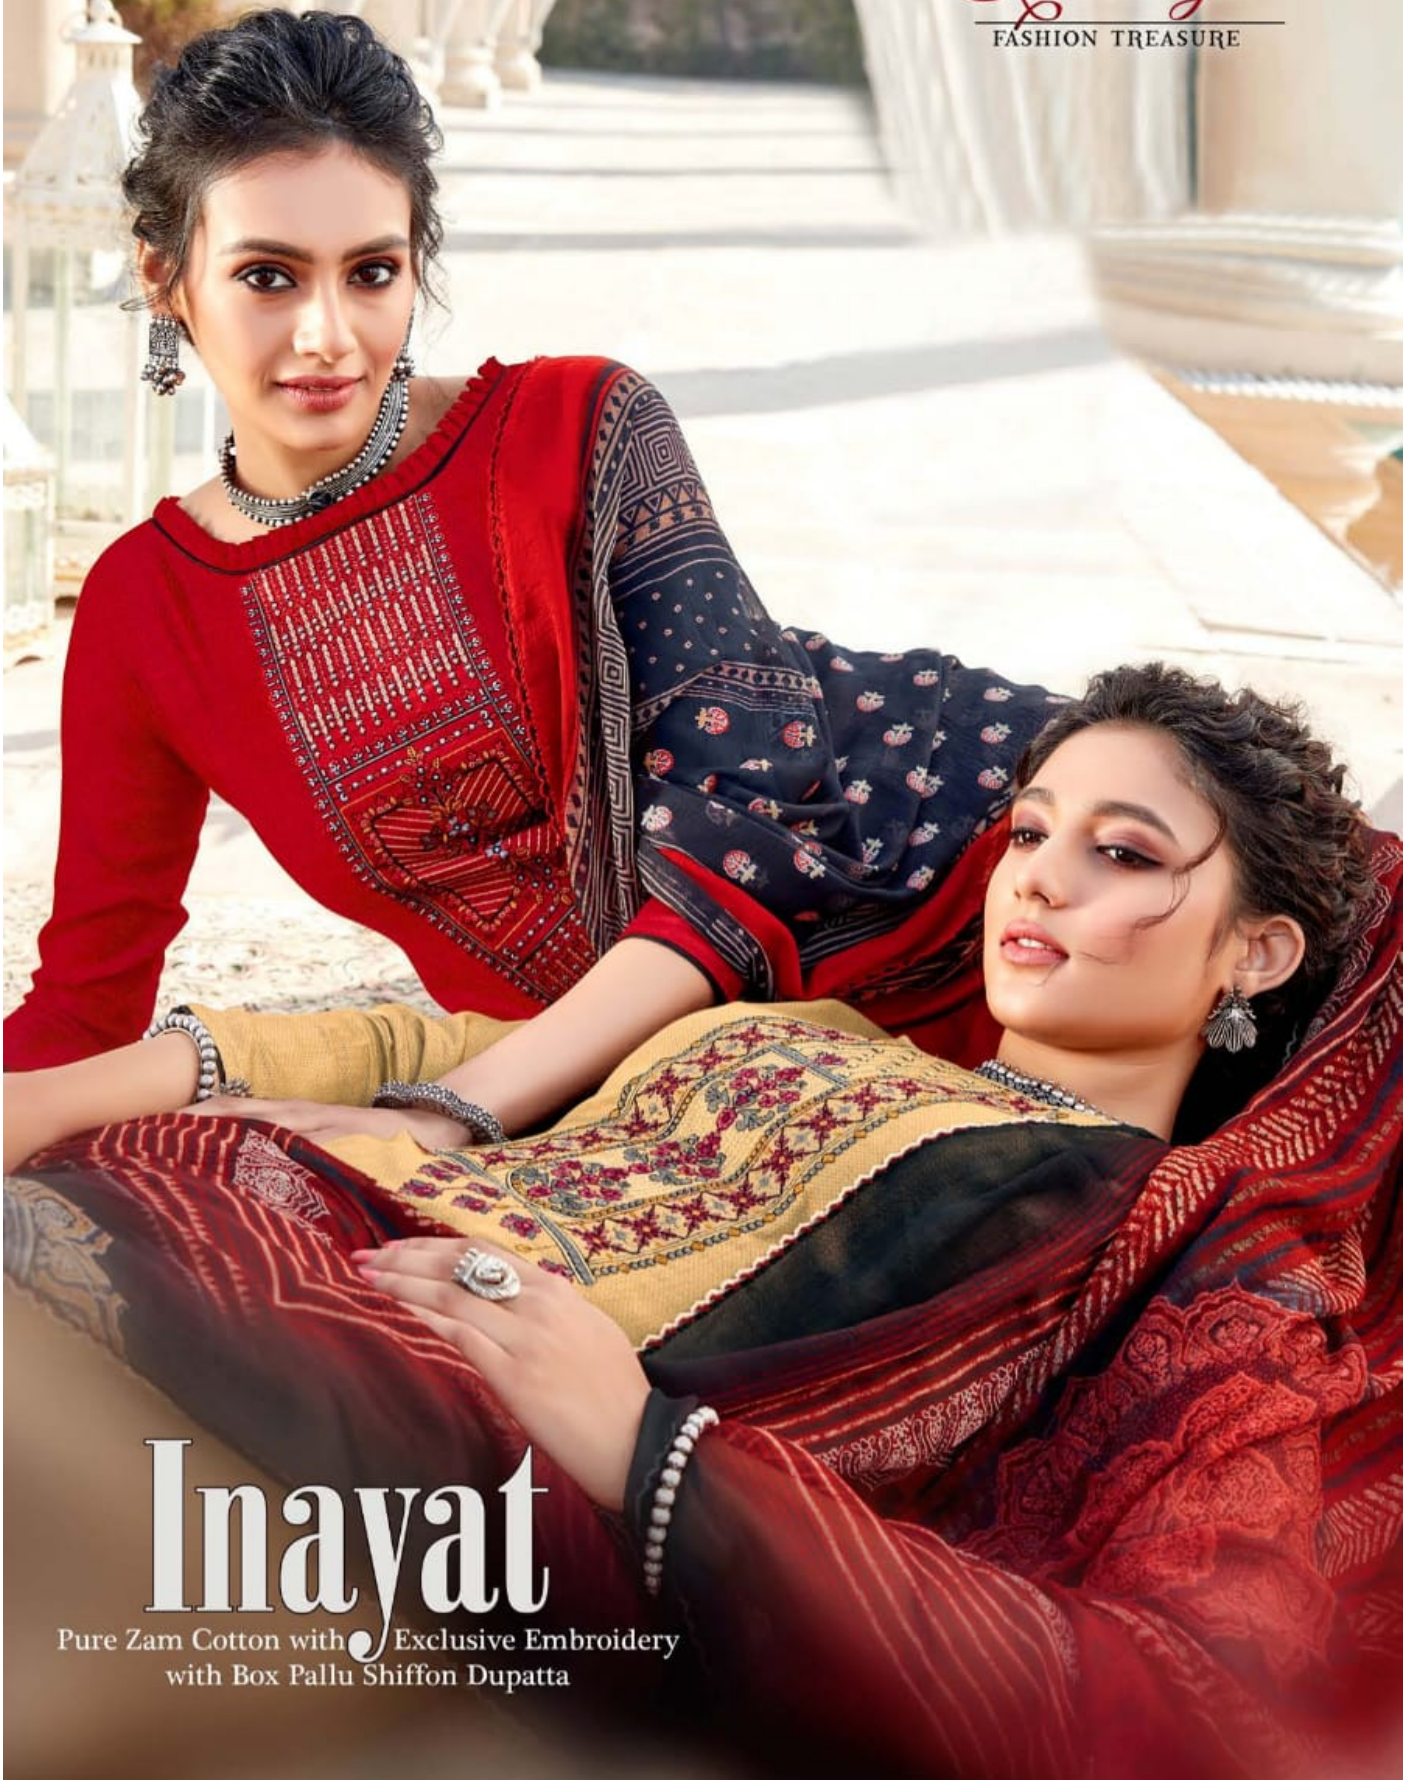

Sarhaaya[®]
FASHION TREASURE

Inayat

Pure Zam Cotton with Exclusive Embroidery
with Box Pallu Shiffon Dupatta

Sarhaaya[®]
FASHION TREASURE

Inayat

Pure Zam Cotton with Exclusive Embroidery
with Box Pallu Shiffon Dupatta

Sarhaaya[®]
FASHION TREASURE

Inayat

Pure Zam Cotton with Exclusive Embroidery
with Box Pallu Shiffon Dupatta