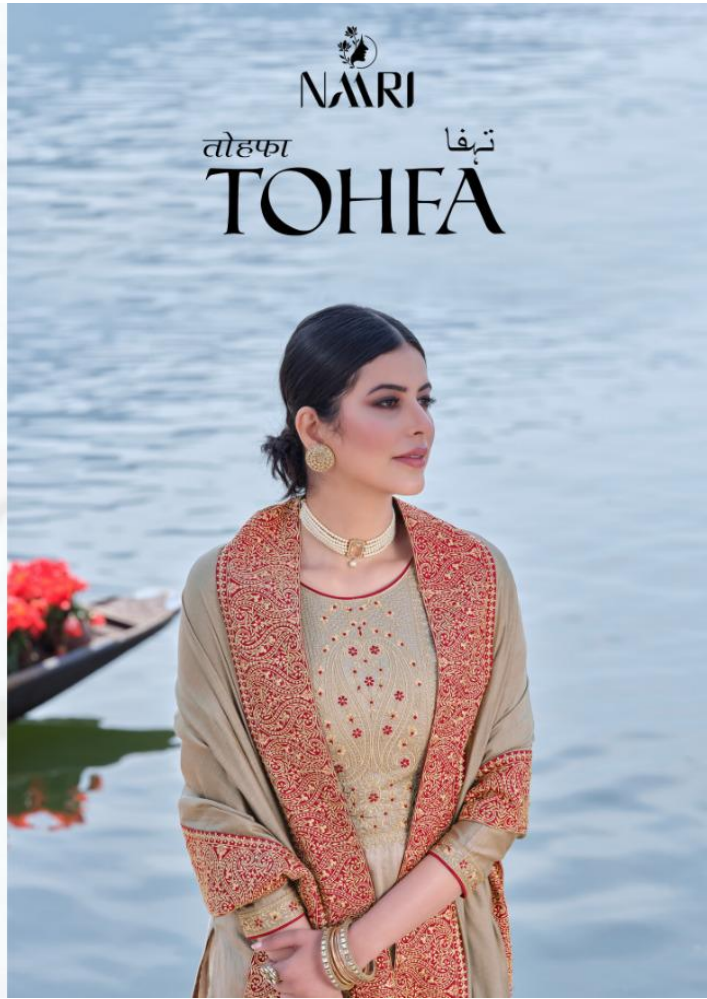

NARI
तोहफा تہفہ
TOHFA