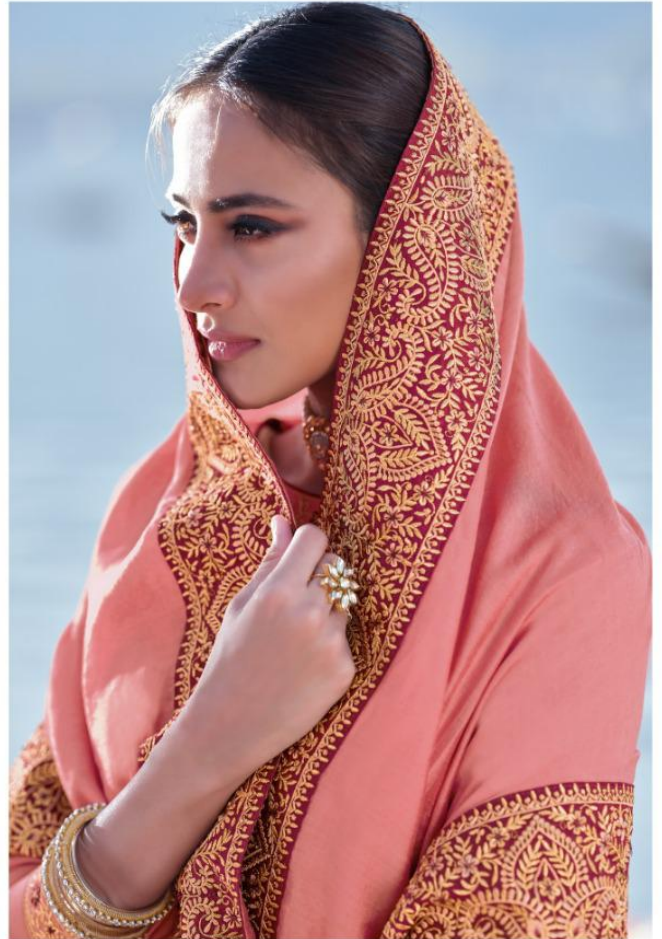

PRESENTING TO YOU OUR NEW CATALOGUE

तोहफा
تہفہ
TOHEFA

FROM NAARI FASHIONS,

TOP

PURE INDIANA SILK

BOTTOM

DULL SANTUN

DUPATTA

GADHWAL SILK FOUR SIDE

HEAVY EMBROIDERY LACE