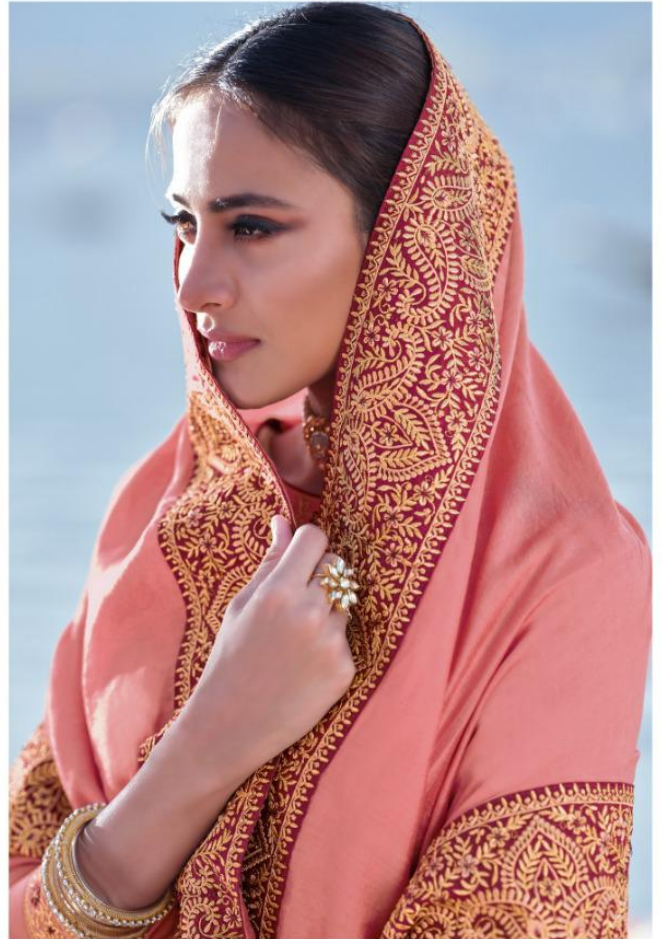

FROM NAARI FASHIONS,

TOP

PURE INDIANA SILK

BOTTOM

DULL SANTUN

DUPATTA

GADHWAL SILK FOUR SIDE

HEAVY EMBROIDERY LACE