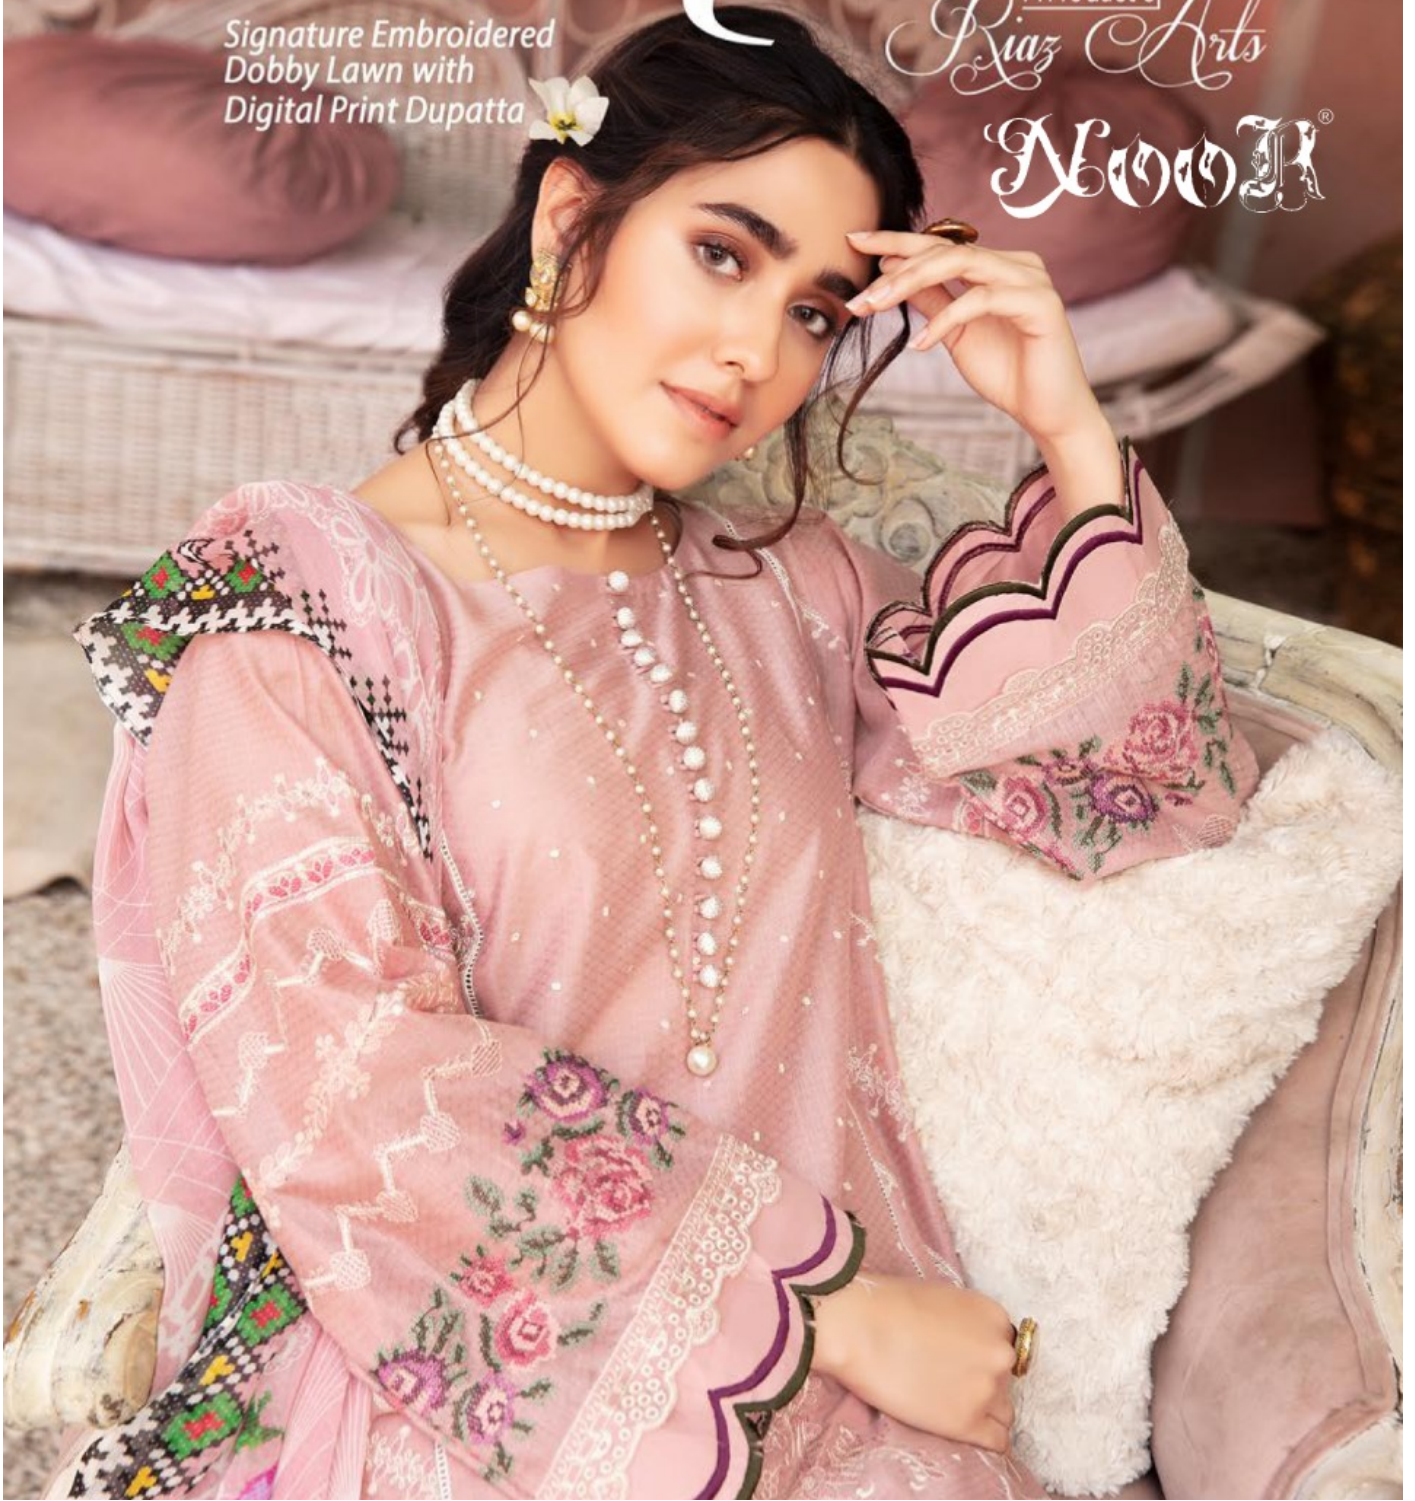

# Mina

Signature Embroidered  
Dobby Lawn with  
Digital Print Dupatta

A Product of  
Riaz Arts

NOOR®

# Mina

Signature Embroidered  
Dobby Lawn with  
Digital Print Dupatta

A Product of  
Riaz Arts

NOOR®

NOOR®

NOOR®

**L**  
*lush*  
*symphony*

Mina