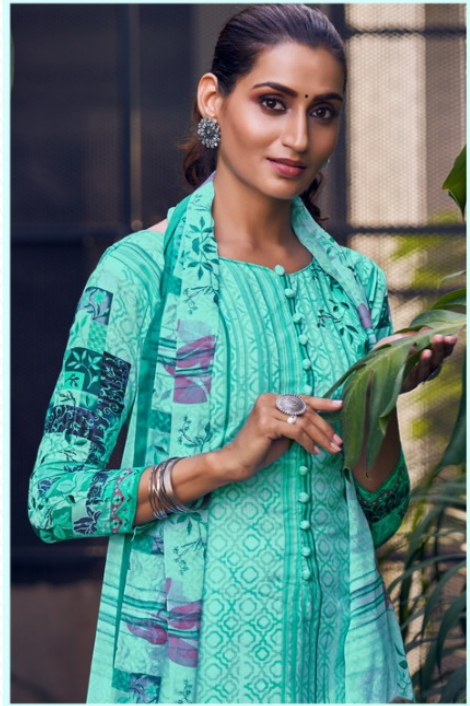

342-008

342-009

342-010

Zaffar  
SUMMER FIESTA

 *Zulfat*<sup>®</sup>  
Designer Suits

**SUMMER FIESTA**

# SUMMER FIESTA

Zulfat  
DESIGNER

MODERN LUXURIOUS

ADD A LITTLE TOUCH OF SPLASH AND SHINE TO LIFE

342-006

Zulfat

ETHEREAL COUTURE

STEP INTO YOUR DREAM DRESS WITH ETHEREAL COUTURE