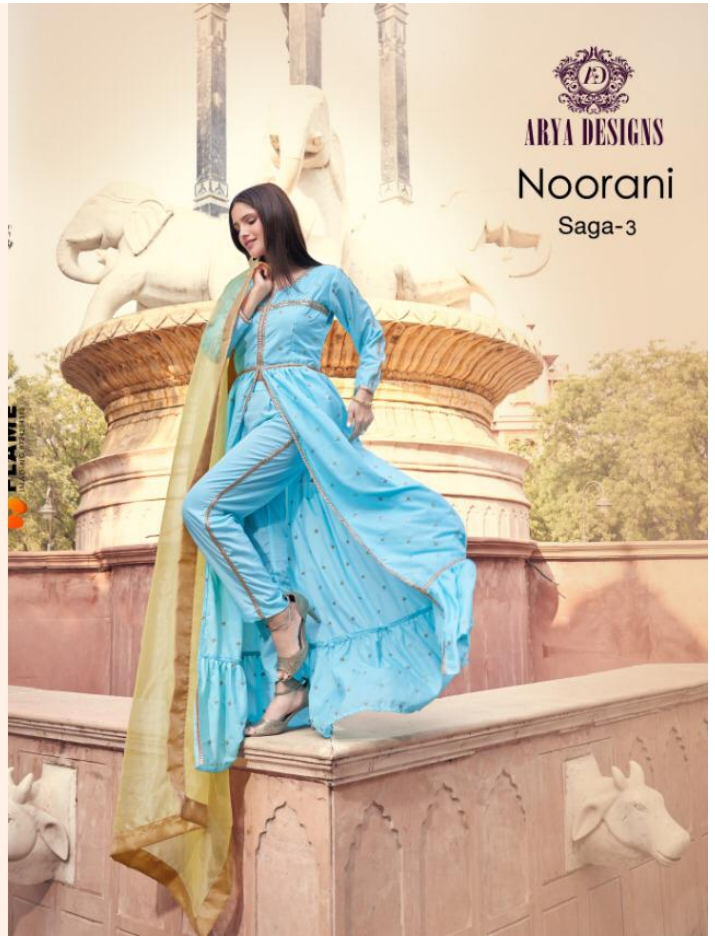

FLAME

ARYA DESIGNS
Noorani
Saga-3

ARYA DESIGNS

COMPLIMENTARY COPY NOT FOR SALE