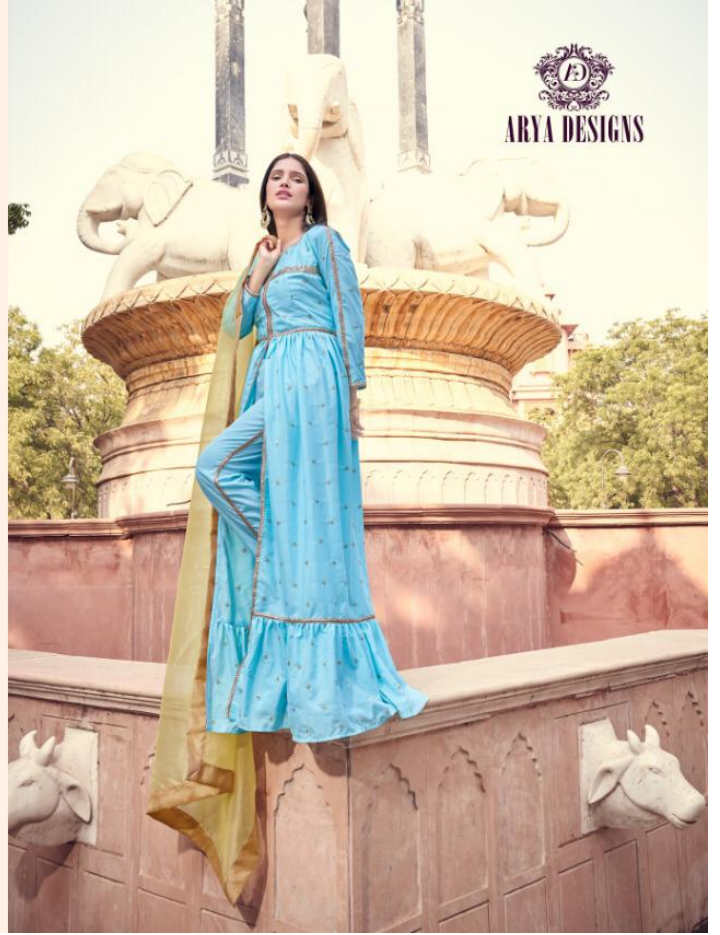

ARYA DESIGNS