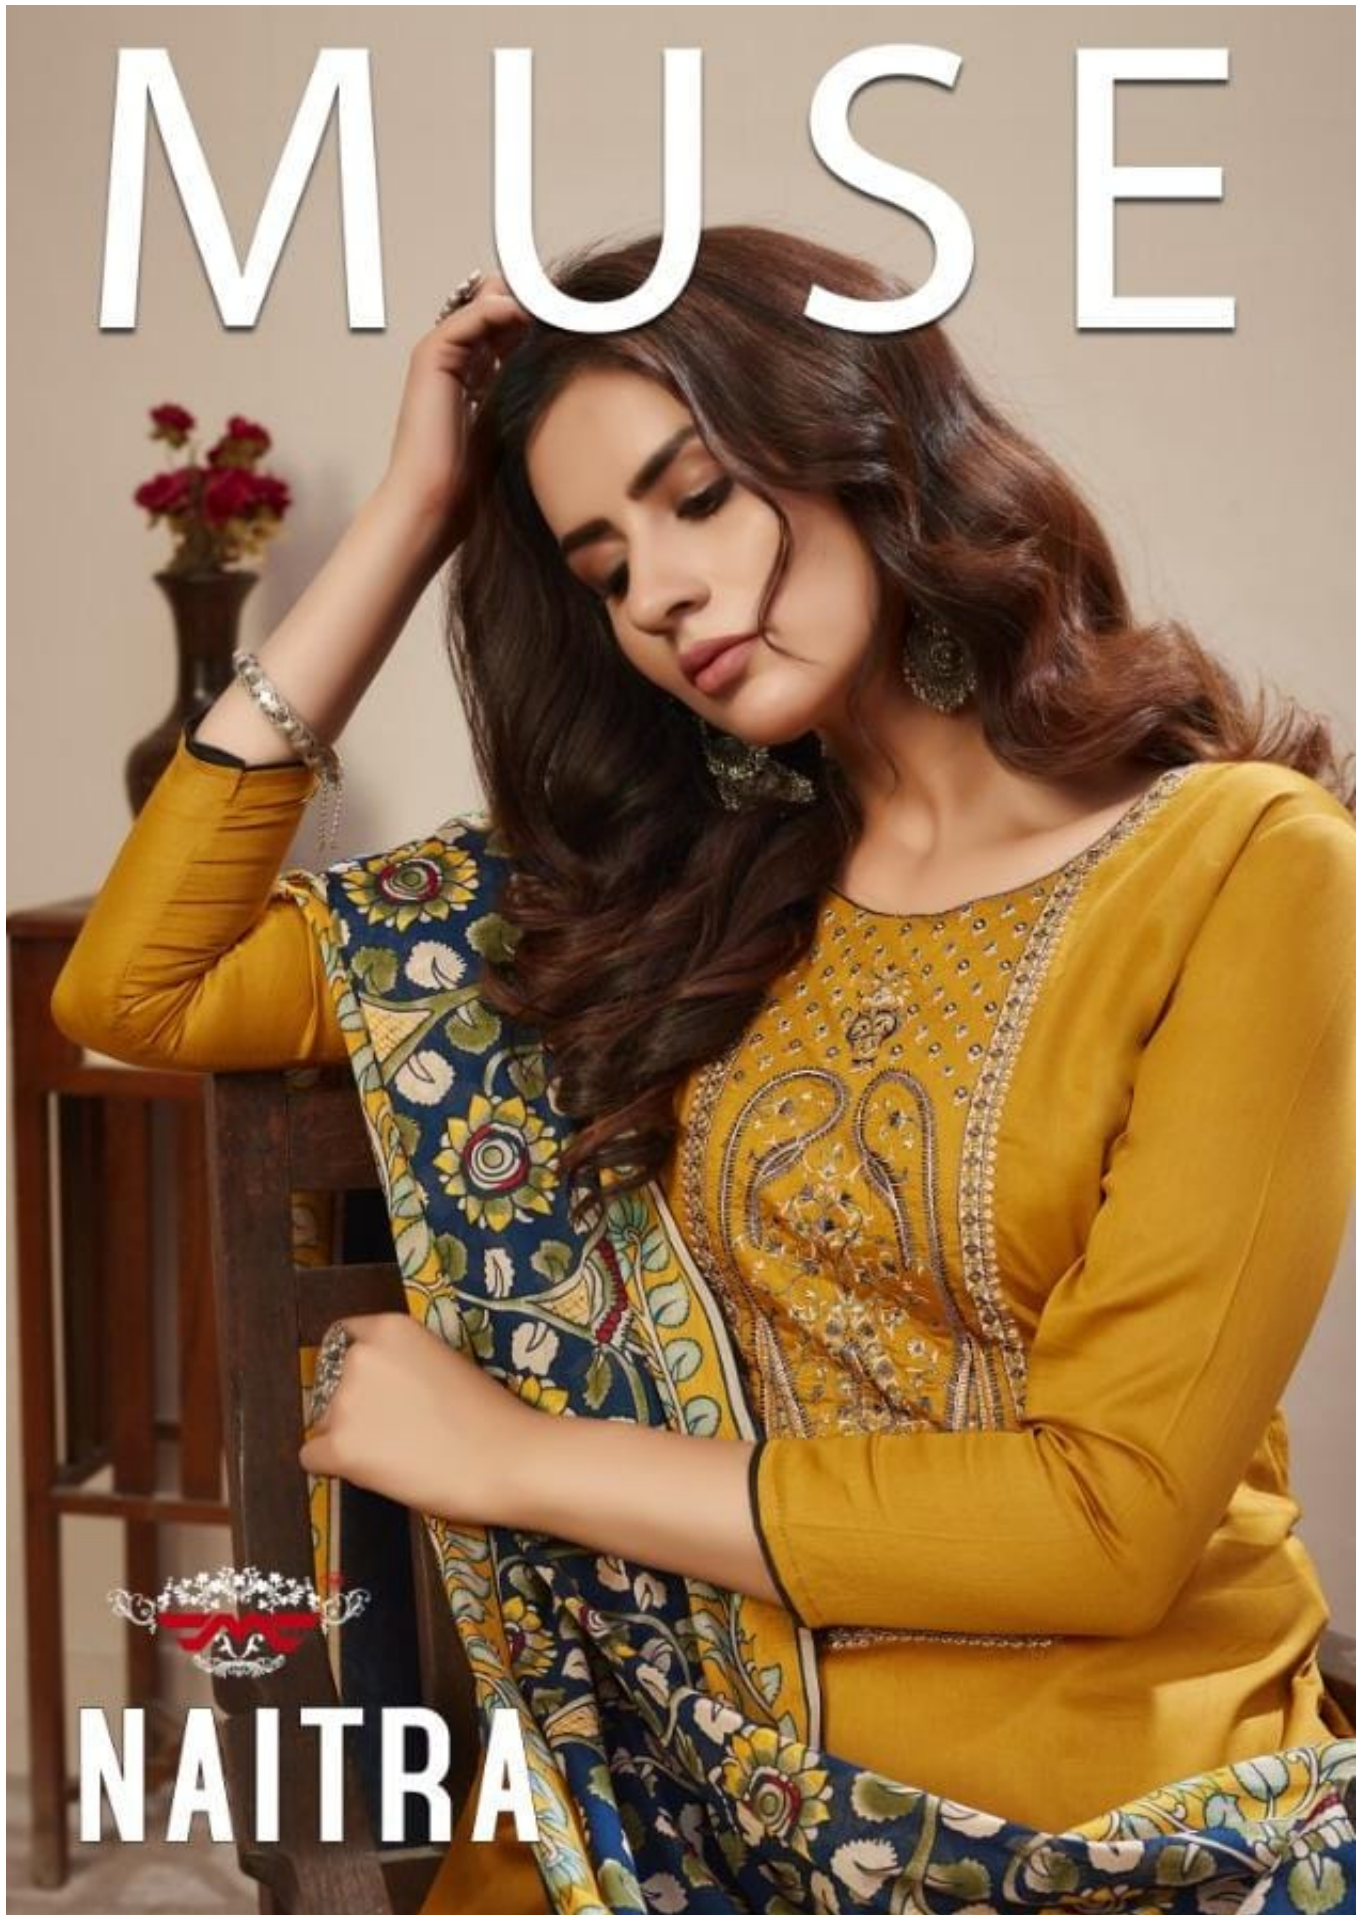

MUSE

NAITRA