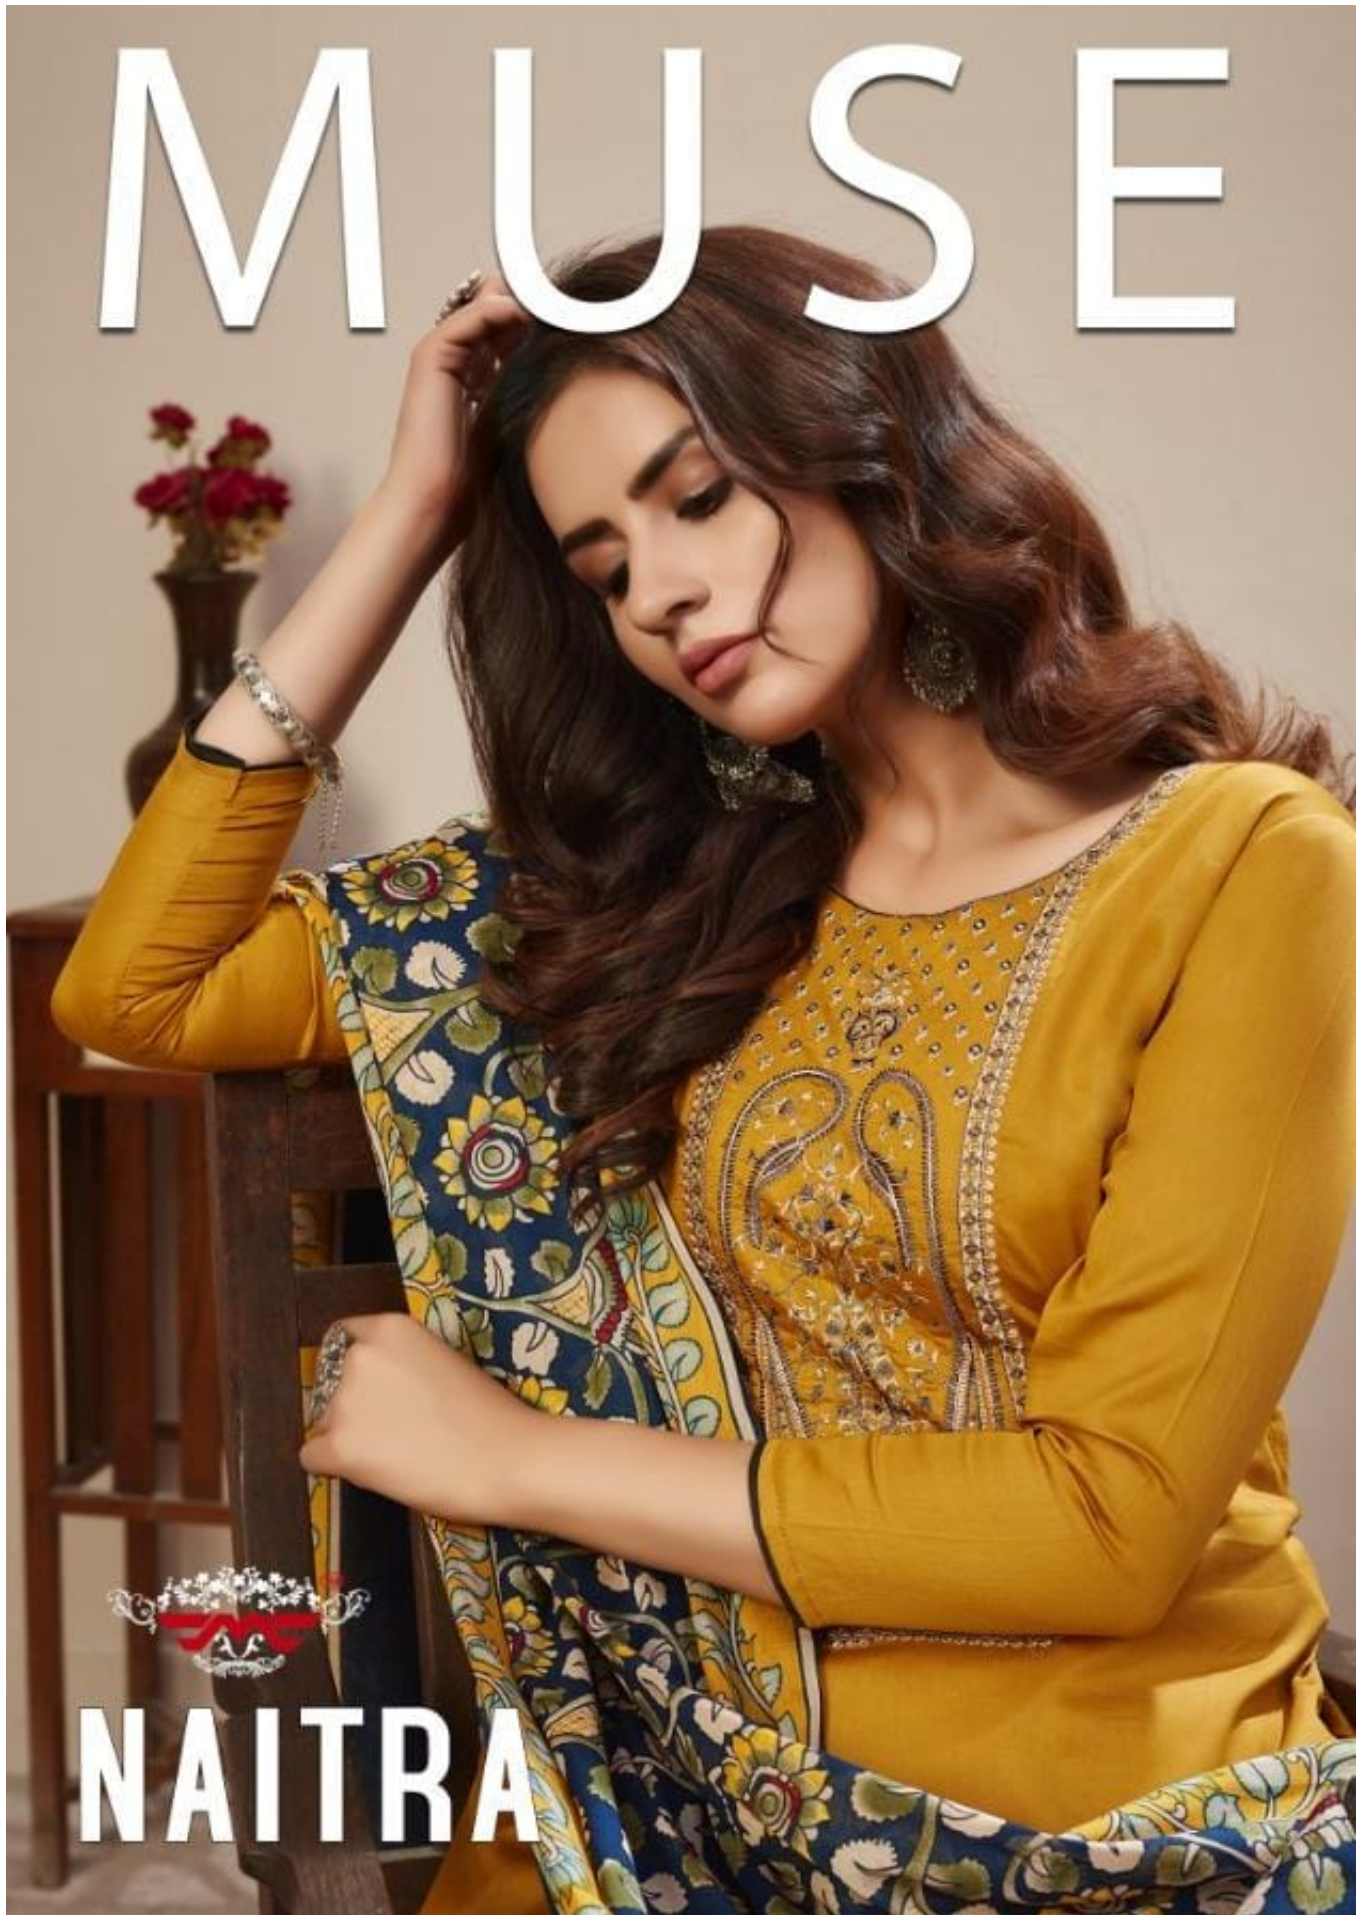

MUSE

NAITRA

MUSE

NAITRA

MUSE

NAITRA

Mayur FABRICS

TOP	PURE JAM COTTAN DAYED EMB WORK
BOTTOM	COTTAN DAYED
DUPPATA	PURE MUL DIGITAL PRINT