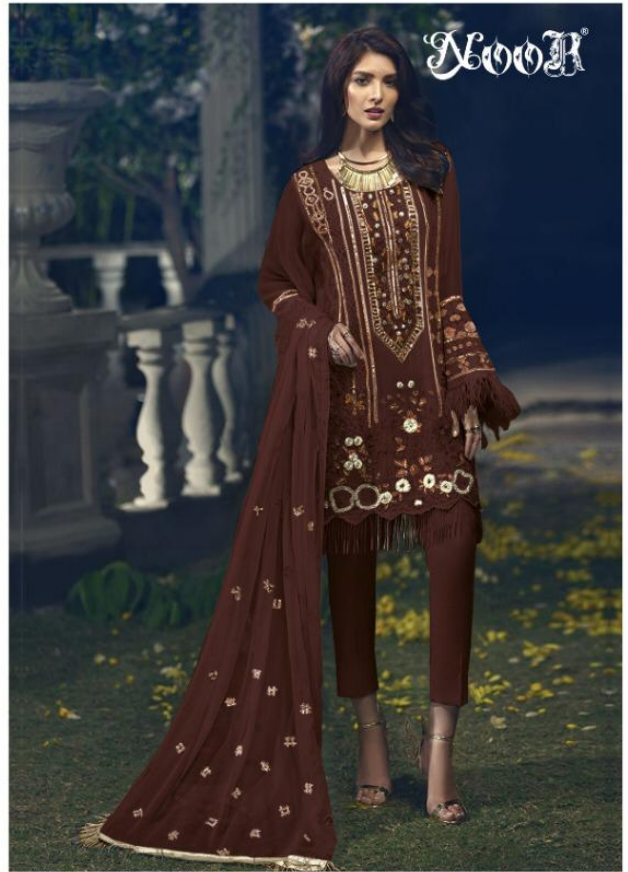

NOOR®

NOOR®

FABRIC DETAILS
 TOP- FOX GEORGEETE
 BOTTAM/INNER - SANTOON
 DUPPTA- HEAVY NAZMEEN

108-D

WASHING INSTRUCTION

MACHINE WASH COLD.
 DRYCLEANABLE.
 MEDIUM IRON.
 DO NOT BLEACH.
 DO NOT WRING.
 DO NOT TUMBLE DRY.
 SPOT CLEANABLE.

FABRIC DETAILS

TOP- FOX GEORGEETE

BOTTAM/INNER - SANTOON

DUPPTA- HEAVY NAZMEEN

108-C

WASHING INSTRUCTION

MACHINE WASH COLD.
DRYCLEANABLE.
MEDIUM IRON.
DO NOT BLEACH.
DO NOT WRING.
DO NOT TUMBLE DRY.
SPOT CLEANABLE.

FABRIC DETAILS
 TOP- FOX GEORGEETE
 BOTTAM/INNER - SANTOON
 DUPPTA- HEAVY NAZMEEN

108-E

WASHING INSTRUCTION

MACHINE WASH COLD.
 DRYCLEANABLE.
 MEDIUM IRON.
 DO NOT BLEACH.
 DO NOT WRING.
 DO NOT TUMBLE DRY.
 SPOT CLEANABLE.