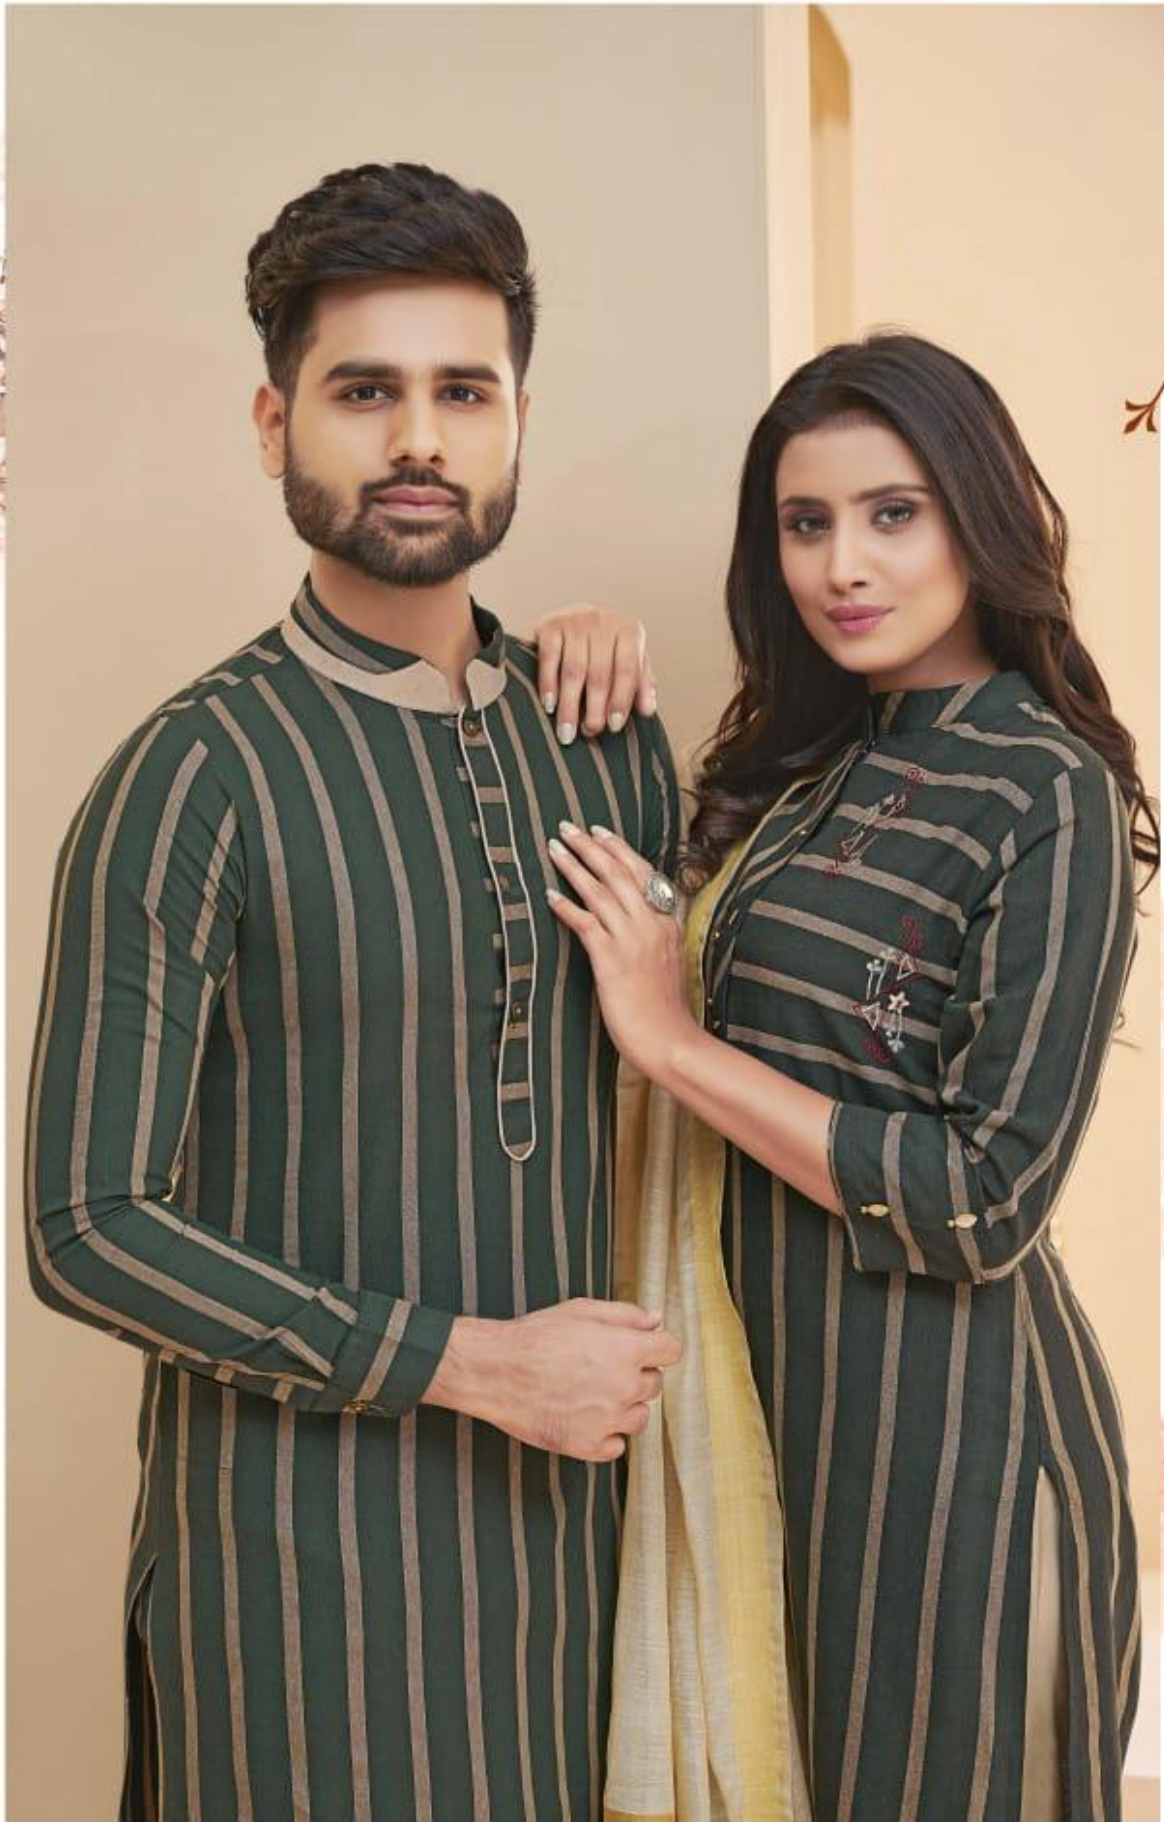

KURTA PAYJAM SIZE CHART(INCHES)

size	chest	shoulder	Hip	Length
M	41	17.5	42	44
L	43	18.5	44	44
XL	45	19	46	44
XXL	47	19.5	48	44

Sukanya Fashion

3001

Sukanya Fashion

3004

3001

3003