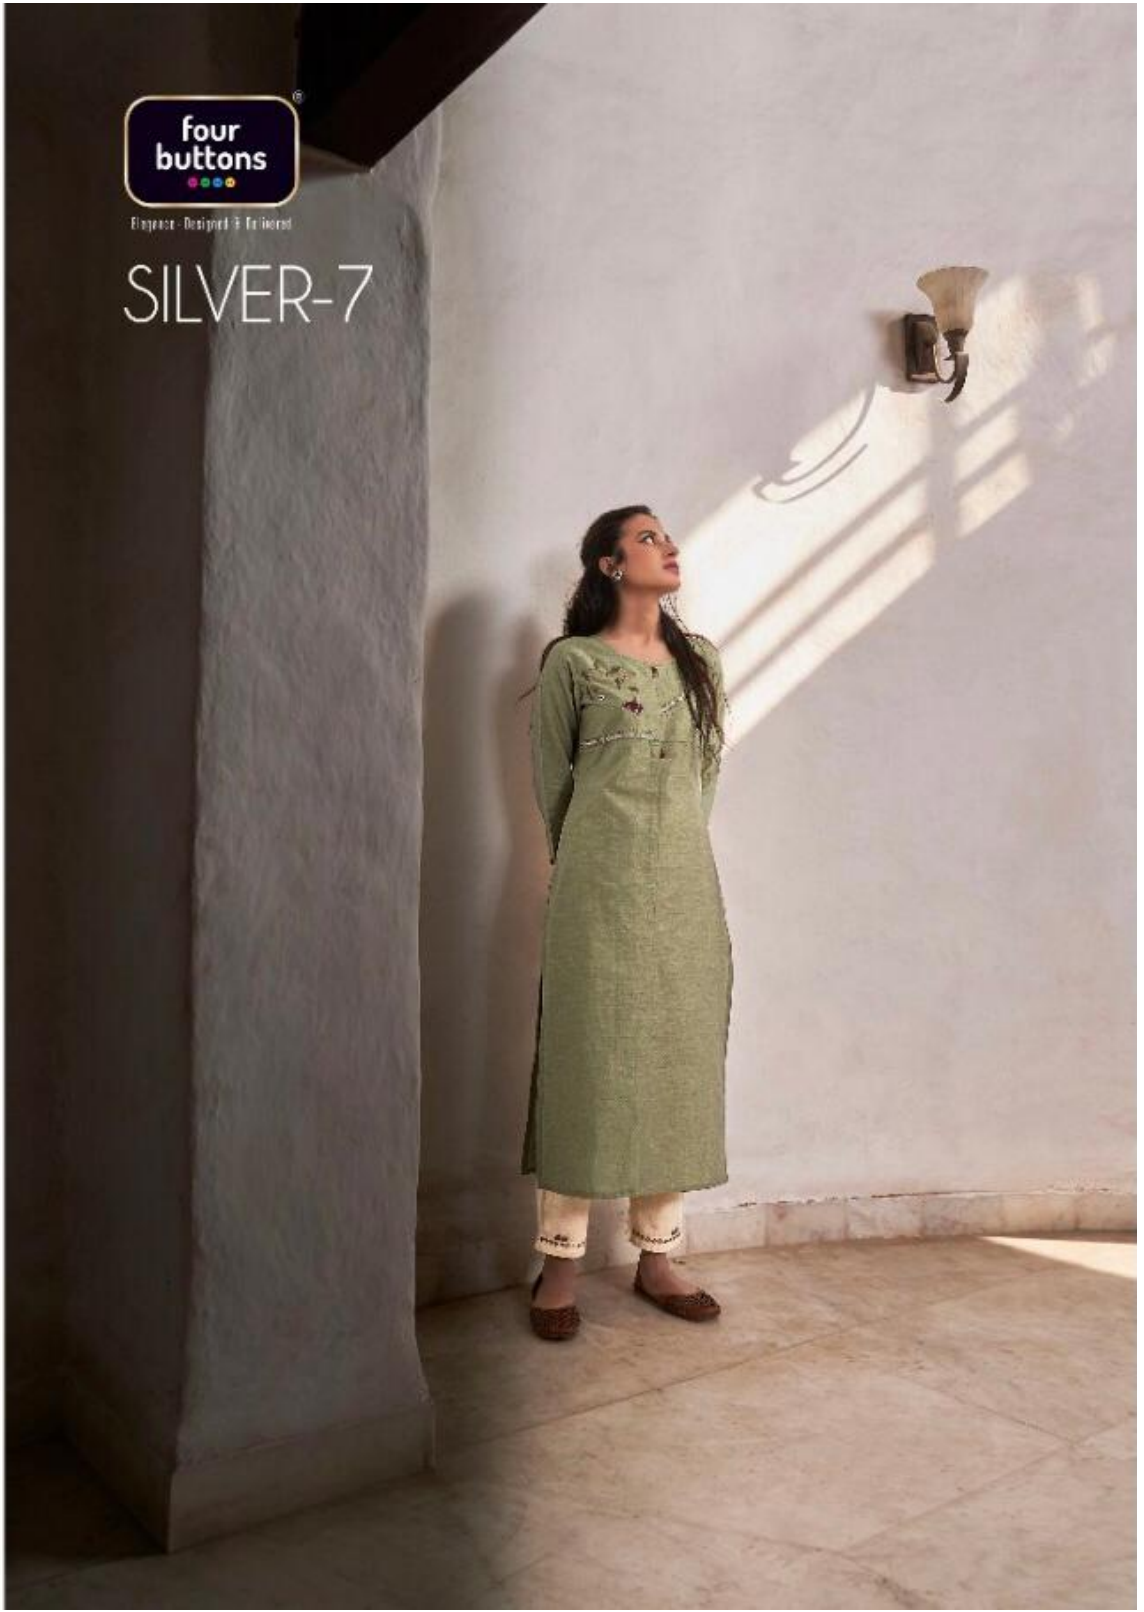

KALASSON
BY ANITA DOLY

four
buttons

Elegance. Designed & Tailored.

SILVER-7

KALASSON
BY KALASSON

four
buttons

Elegance. Designed & Tailored.

SILVER-7

**four
buttons**

Elegance - Designed & Delivered

1473

1471

**four
buttons**

Elegance - Designed & Delivered

1474

four
buttons
Elegance - Designed & Crafted

**four
buttons**

Elegance - Designed & Delivered

1476

1472

Elegance - Designed & Delivered

1475

KALASSON
BY ANITA DOLY

four
buttons