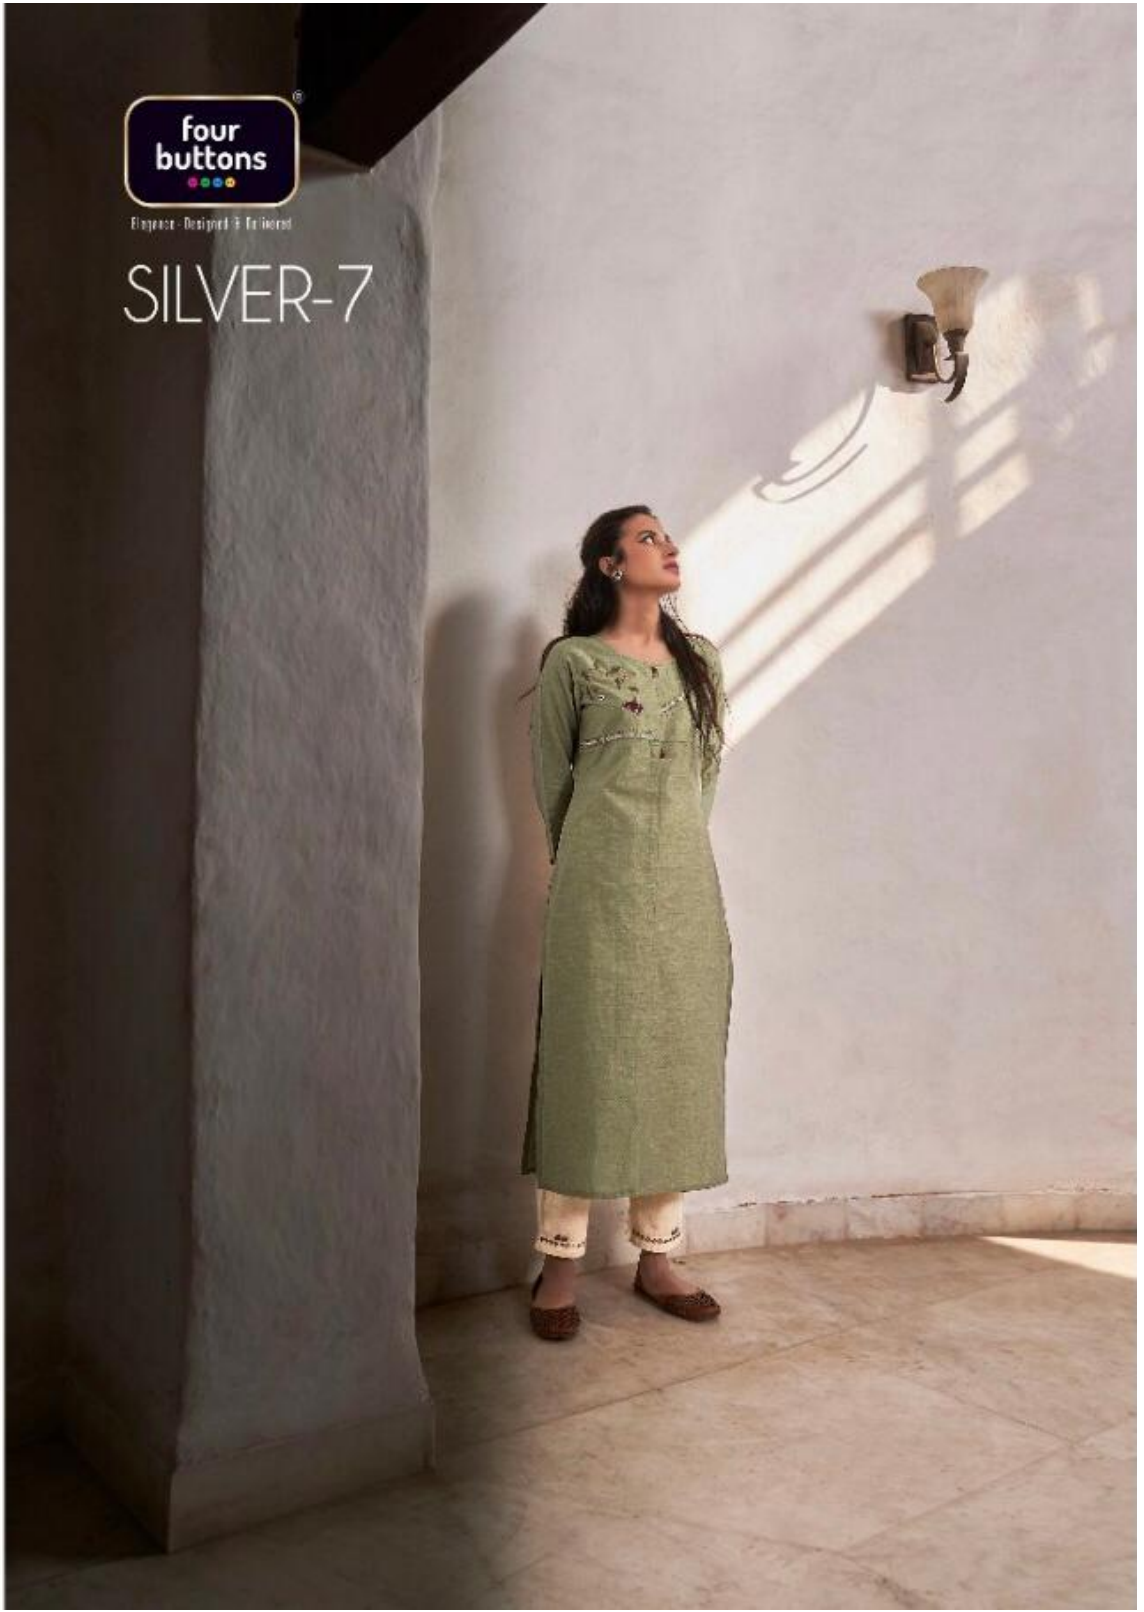

KALASSON
BY KALASSON

four
buttons

Elegance. Designed & Tailored.

SILVER-7

KALASSON
BY KALASSON

four
buttons

Elegance. Designed & Tailored.

SILVER-7

**four
buttons**

Elegance - Designed & Delivered

1473

1471

**four
buttons**

Elegance - Designed & Delivered

1474

four
buttons
Elegance - Designed & Crafted