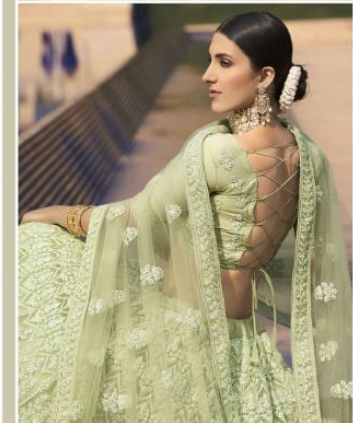

ARYA DESIGNS
6001