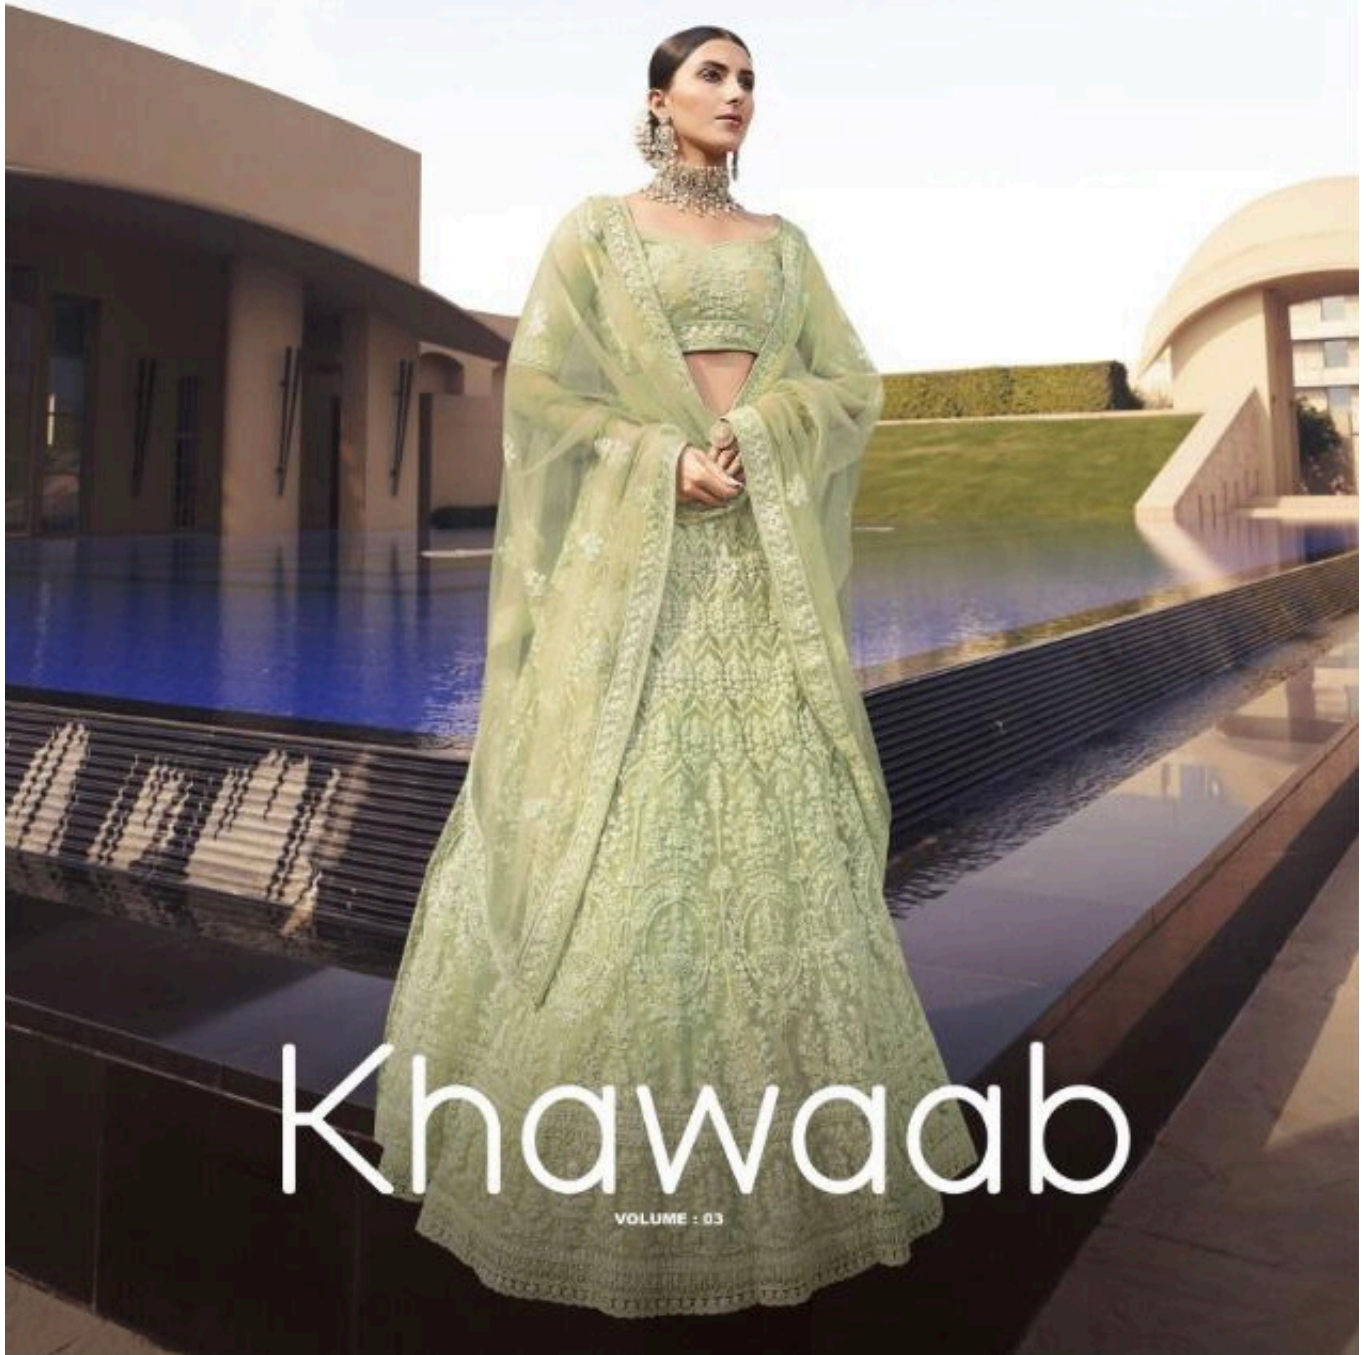

ARYA DESIGNS

Khawaab

VOLUME : 03