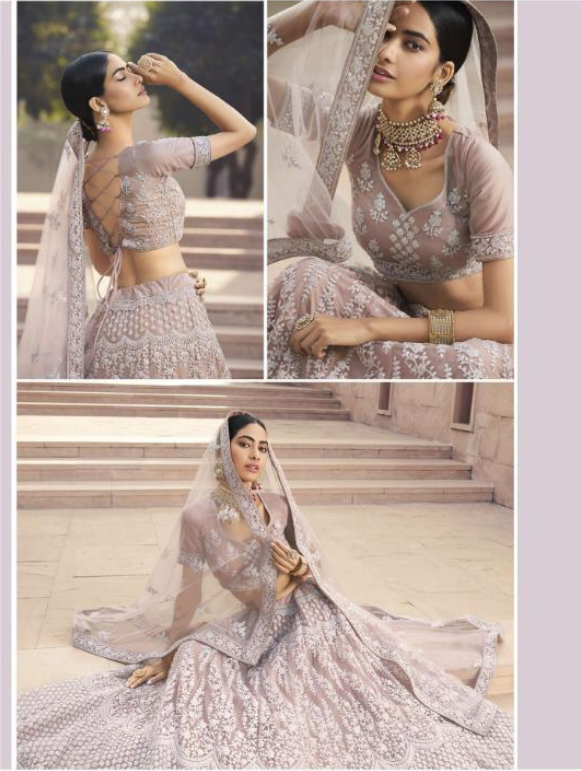

ARYA DESIGNS
6003

ARYA DESIGNS

Khawaab

VOLUME : 03

SKU	MAIN COLOUR	BLOUSE FACRIC	LEHANGA FABRIC	DUPATTA FABRIC	SIZE (SEMI STICH)	WORK	PRICE
6001	GREEN	SOFT NET	SOFT NET	SOFT NET	UPTO 42 INCHES BUST & WAIST	SEQUINS, DORI	3835/-
6002	MAUVE	SOFT NET	SOFT NET	SOFT NET	UPTO 42 INCHES BUST & WAIST	SEQUINS, DORI	3835/-
6003	PEACH	SOFT NET	SOFT NET	SOFT NET	UPTO 42 INCHES BUST & WAIST	SEQUINS, THREAD	3835/-
6004	MAUVE	SOFT NET	SOFT NET	SOFT NET	UPTO 42 INCHES BUST & WAIST	SEQUINS, DORI	3835/-
6005	GREEN	SOFT NET	SOFT NET	SOFT NET	UPTO 42 INCHES BUST & WAIST	SEQUINS, DORI	3835/-
6006	LILAC	SOFT NET	SOFT NET	SOFT NET	UPTO 42 INCHES BUST & WAIST	SEQUINS, THREAD	3835/-