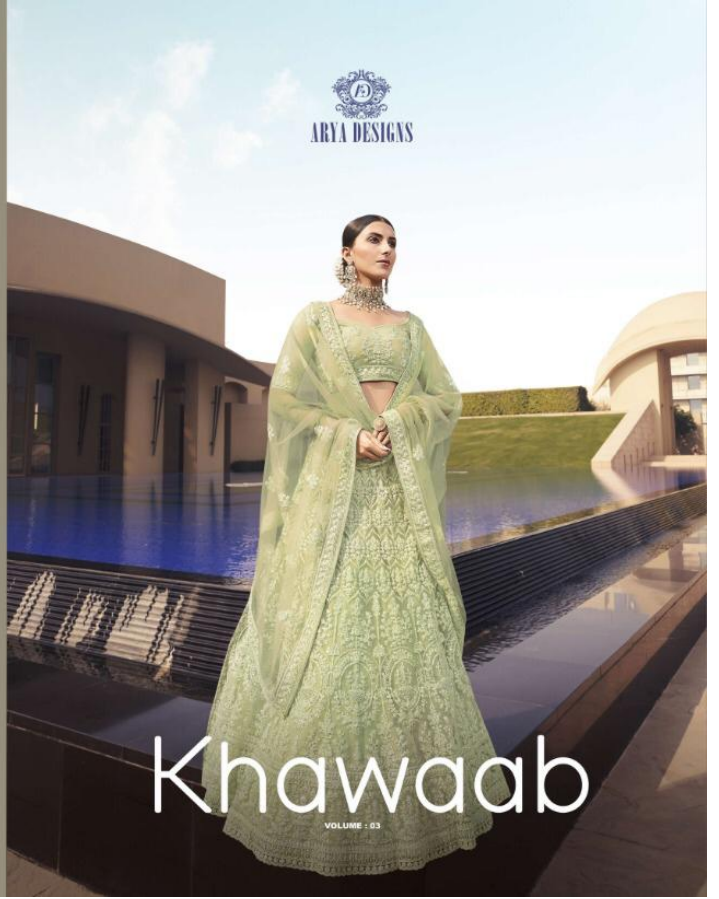

ARYA DESIGNS

EDIT

koqgiz

ARYA DESIGNS

Khawaab

VOLUME : 03