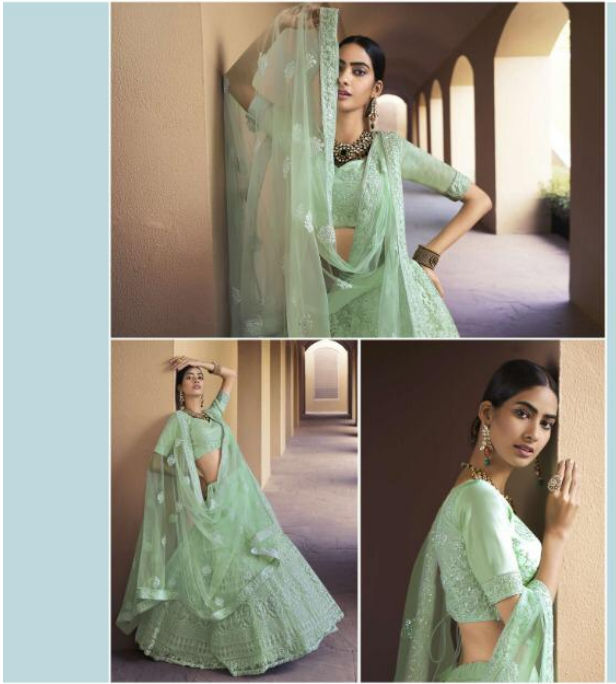

ARYA DESIGNS
6003

ARYA DESIGNS

Khawaab

VOLUME : 03

SKU	MAIN COLOUR	BLOUSE FACRIC	LEHANGA FABRIC	DUPATTA FABRIC	SIZE (SEMI STICH)	WORK	PRICE
6001	GREEN	SOFT NET	SOFT NET	SOFT NET	UPTO 42 INCHES BUST & WAIST	SEQUINS, DORI	3835/-
6002	MAUVE	SOFT NET	SOFT NET	SOFT NET	UPTO 42 INCHES BUST & WAIST	SEQUINS, DORI	3835/-
6003	PEACH	SOFT NET	SOFT NET	SOFT NET	UPTO 42 INCHES BUST & WAIST	SEQUINS, THREAD	3835/-
6004	MAUVE	SOFT NET	SOFT NET	SOFT NET	UPTO 42 INCHES BUST & WAIST	SEQUINS, DORI	3835/-
6005	GREEN	SOFT NET	SOFT NET	SOFT NET	UPTO 42 INCHES BUST & WAIST	SEQUINS, DORI	3835/-
6006	LILAC	SOFT NET	SOFT NET	SOFT NET	UPTO 42 INCHES BUST & WAIST	SEQUINS, THREAD	3835/-