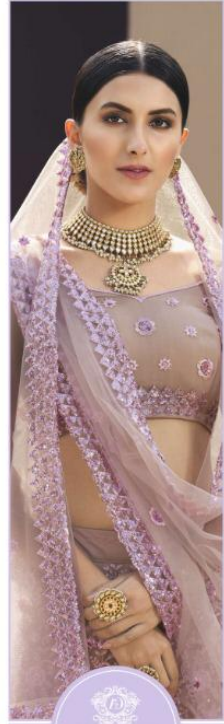

Khawaab

VOLUME : 03

6001

6002

6005

6003

6004

6006

ARYA DESIGNS
6003

ARYA DESIGNS

Khawaab

VOLUME : 03

SKU	MAIN COLOUR	BLOUSE FACRIC	LEHANGA FABRIC	DUPATTA FABRIC	SIZE (SEMI STICH)	WORK	PRICE
6001	GREEN	SOFT NET	SOFT NET	SOFT NET	UPTO 42 INCHES BUST & WAIST	SEQUINS, DORI	3835/-
6002	MAUVE	SOFT NET	SOFT NET	SOFT NET	UPTO 42 INCHES BUST & WAIST	SEQUINS, DORI	3835/-
6003	PEACH	SOFT NET	SOFT NET	SOFT NET	UPTO 42 INCHES BUST & WAIST	SEQUINS, THREAD	3835/-
6004	MAUVE	SOFT NET	SOFT NET	SOFT NET	UPTO 42 INCHES BUST & WAIST	SEQUINS, DORI	3835/-
6005	GREEN	SOFT NET	SOFT NET	SOFT NET	UPTO 42 INCHES BUST & WAIST	SEQUINS, DORI	3835/-
6006	LILAC	SOFT NET	SOFT NET	SOFT NET	UPTO 42 INCHES BUST & WAIST	SEQUINS, THREAD	3835/-