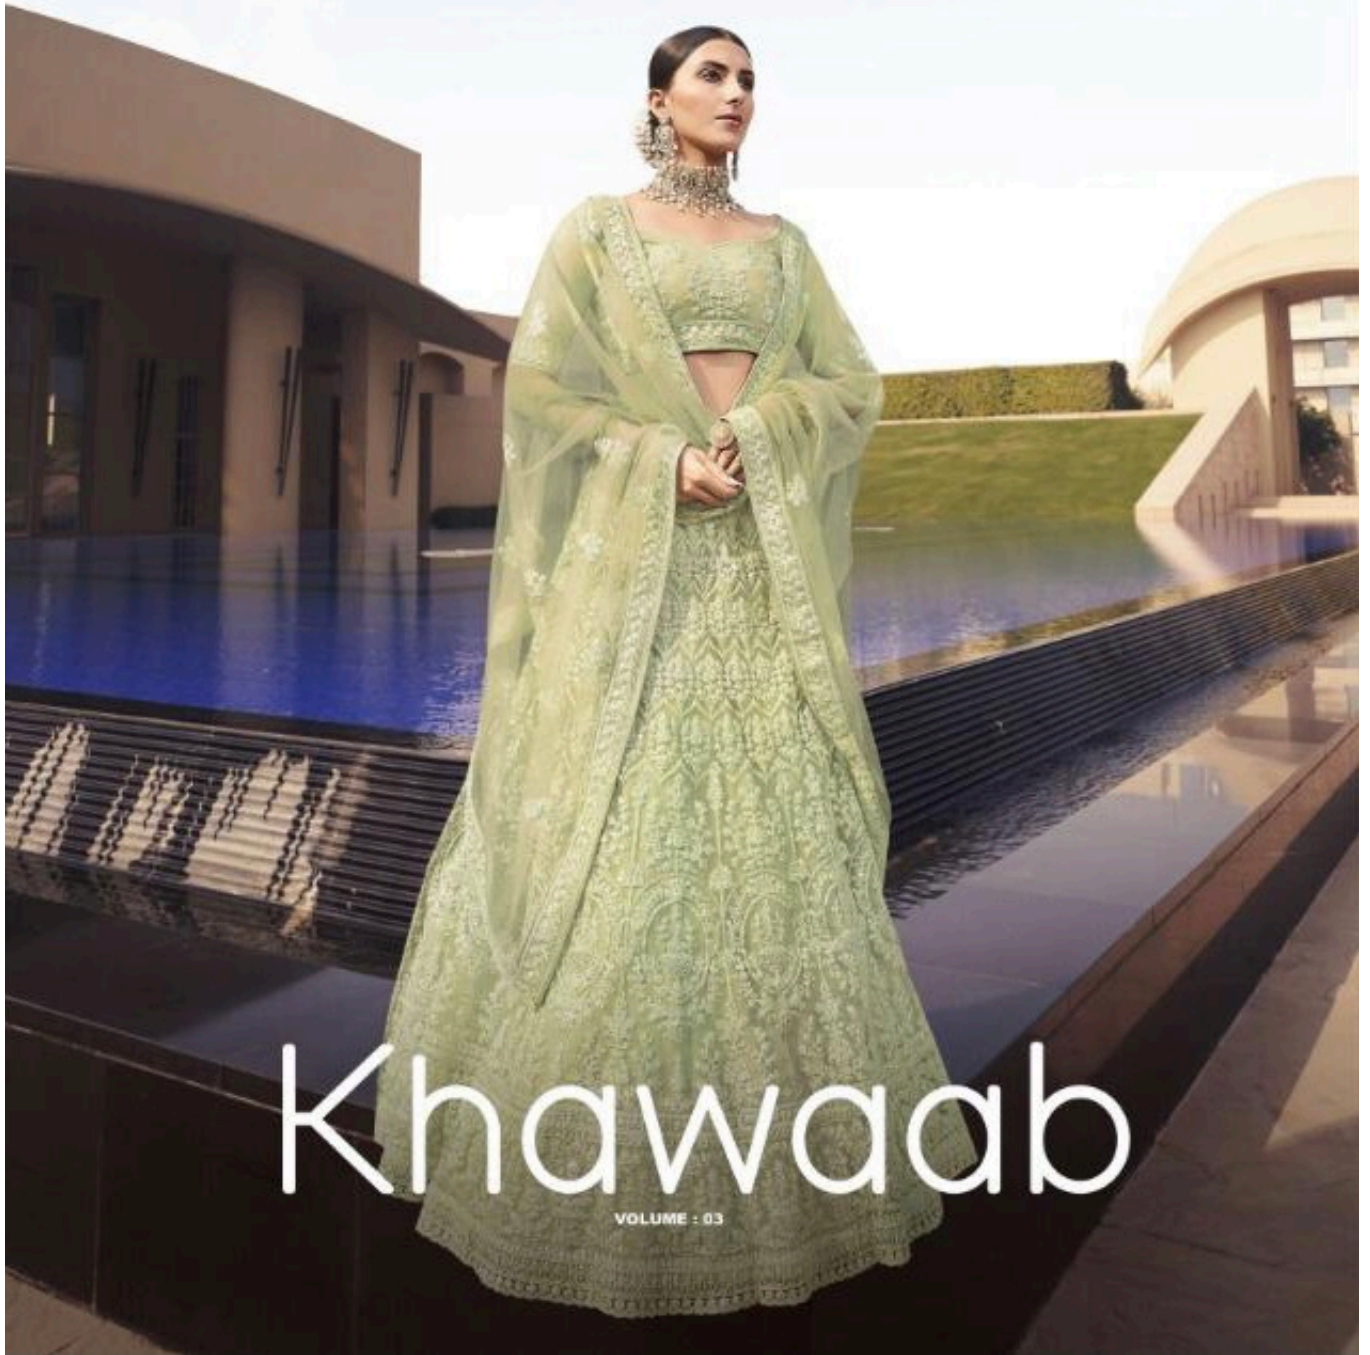

ARYA DESIGNS

Khawaab

VOLUME : 03