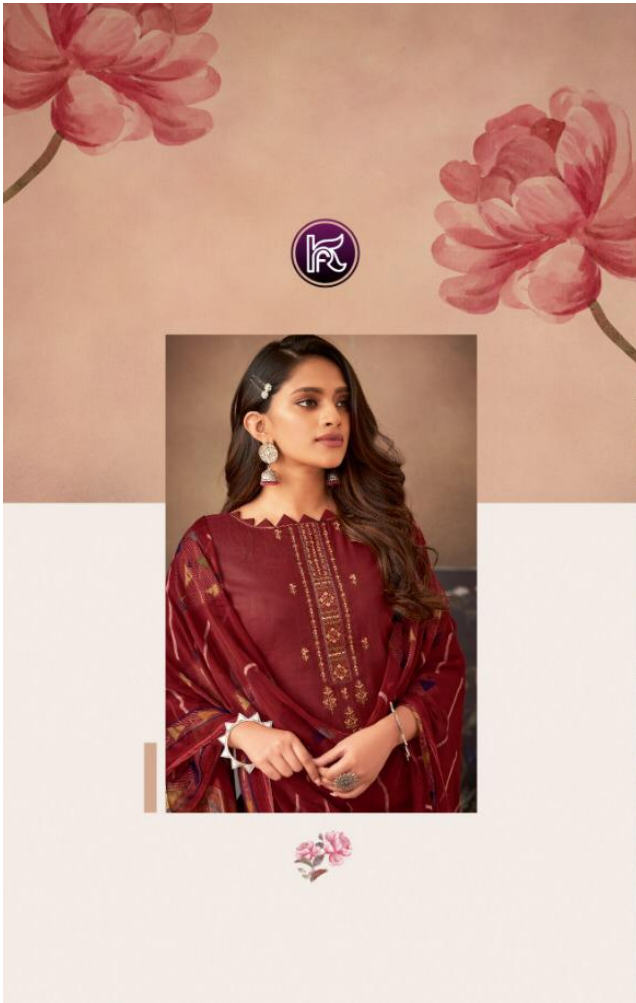

Kala patiyala

Kala patiyala

TOP : 60 60 Cotton Print With Self Embroidery

BOTTOM : 60 60 Cotton Patiyala Style Print (2.7)

DUPATTA : Pure Bamberg Print

Kala
FASHIONS

* COMPLIMENTARY COPY NOT FOR SALE.

D.No.5003