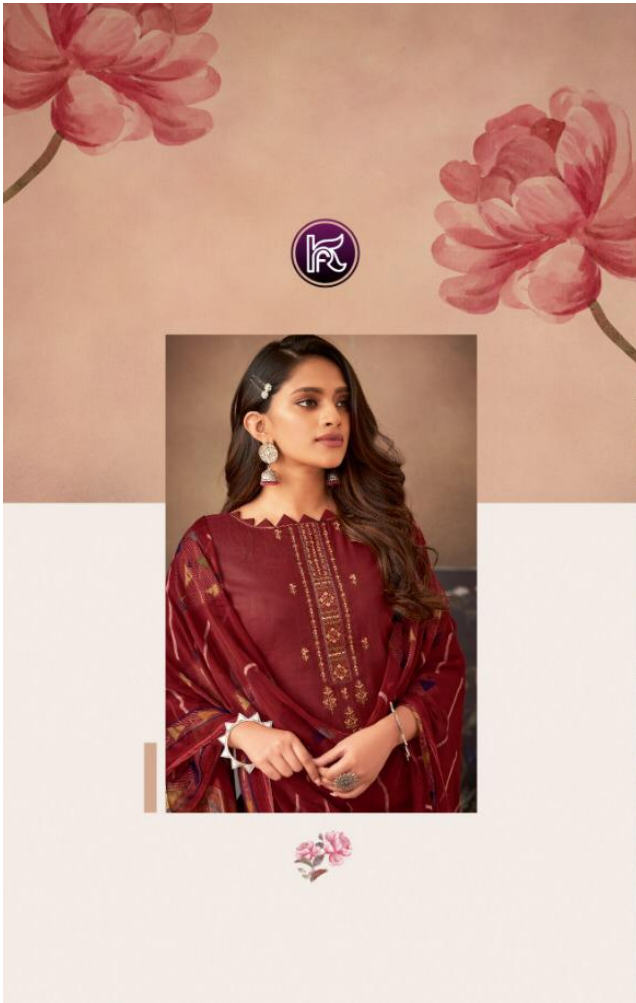

Kala patiyala

Kala patiyala

TOP : 60 60 Cotton Print With Self Embroidery

BOTTOM : 60 60 Cotton Patiyala Style Print (2.7)

DUPATTA : Pure Bamberg Print

 **Kala**
FASHIONS

* COMPLIMENTARY COPY NOT FOR SALE.

D.No.5003