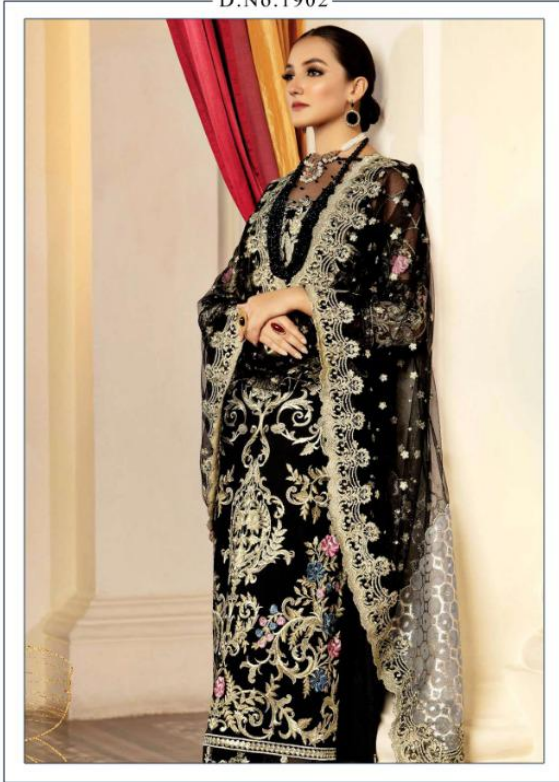

Today, 11:49

TOP- FOX GEORGETTE WITH EMBROIDERY WORK
BOTTOM+INNER - HEAVY SHANTUN
DUPATTA - HEAVY NET WITH EMBROIDERY WITH PATCH

Serene
Pakistani Style

A BRAND BY MEGHA EXPORT

D.No.1901

TOP- FOX GEORGETTE WITH EMBROIDERY WORK
BOTTOM+INNER - HEAVY SHANTUN
DUPATTA - HEAVY NET WITH EMBROIDERY WITH PATCH

A BRAND BY MEGHA EXPORT

D.No.1905

TOP- FOX GEORGETTE WITH EMBROIDERY WORK
BOTTOM+INNER - HEAVY SHANTUN
DUPATTA - NAZNI EMBROIDERY WORK

Sereno
Pakistan's Best

A BRAND BY MEGHA EXPORT

D.No.1902

TOP- FOX GEORGETTE WITH EMBROIDERY WORK
BOTTOM+INNER - HEAVY SHANTUN
DUPATTA - NAZNIN EMBROIDERY WORK