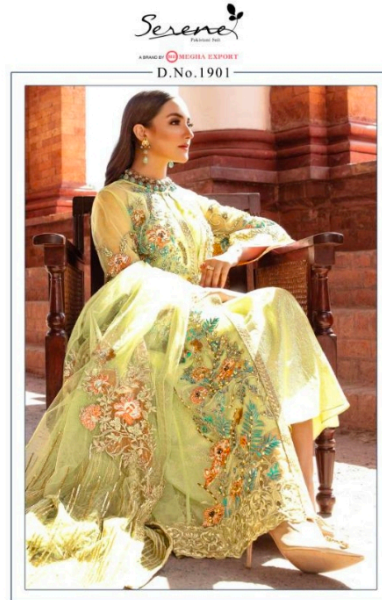

Serene
Pakistani Dress

A BRAND BY MEGHA EXPORT

D.No.1901

Serene
Pakistani Dress

A BRAND BY MEGHA EXPORT

D.No.1901

13:53

Sweet Bhaiya

Today, 11:49

TOP- FOX GEORGETTE WITH EMBROIDERY WORK
BOTTOM+INNER - HEAVY SHANTUN
DUPATTA - HEAVY NET WITH EMBROIDERY WITH PATCH

Serene
Pakistani Style

A BRAND BY MEGHA EXPORT

D.No.1901

TOP- FOX GEORGETTE WITH EMBROIDERY WORK
BOTTOM+INNER - HEAVY SHANTUN
DUPATTA - HEAVY NET WITH EMBROIDERY WITH PATCH