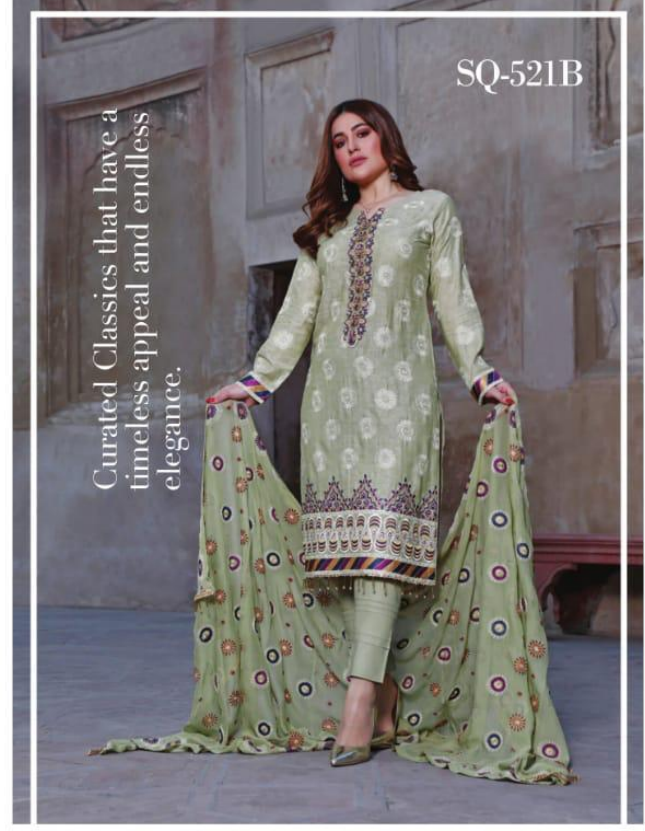

VIVID

Lawn Collection

Design By Saleem Qadri

The
Floral Romance

Royal in
festive
Season

THE ROYAL REGION

The perfect way to welcome the Season

Curated Classics that have a timeless appeal and endless elegance.