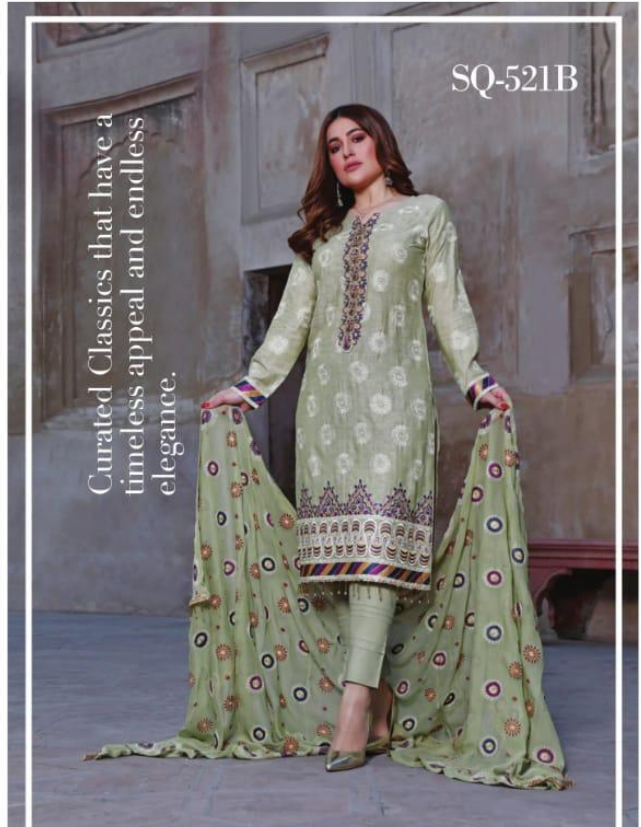

VIVID

Lawn Collection

Design By Saleem Qadri

The
Floral Romance

Royal in
festive
Season

THE ROYAL REGION

The perfect way to welcome the Season

Curated Classics that have a timeless appeal and endless elegance.