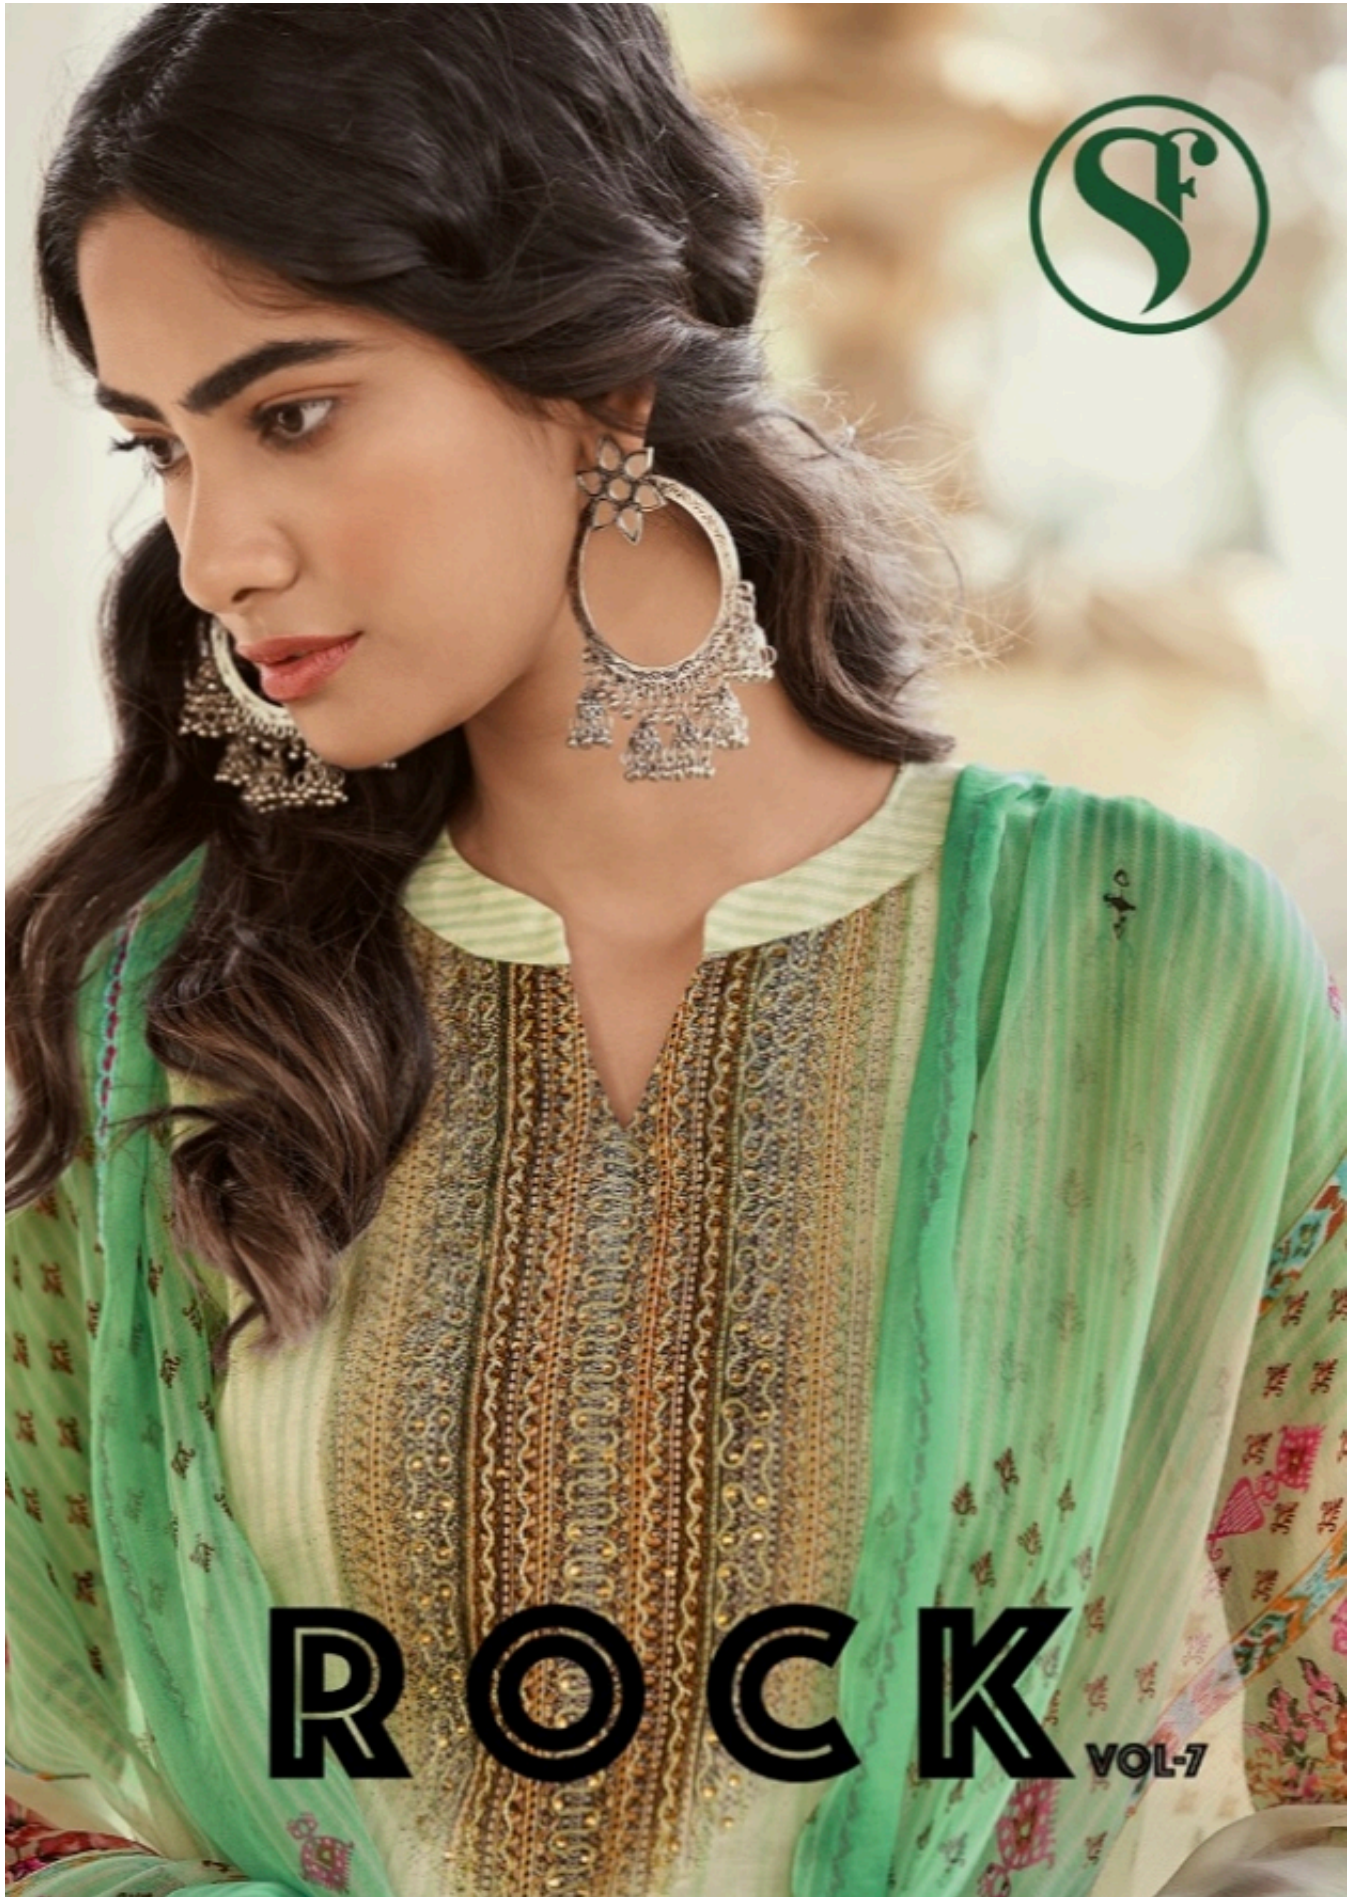

ROCK VOL-7

ROCK VOL-7

7005

7001

7002

7003

7007

7004

7005

7006

7008

ROCK

VOL-7

PRODUCT DETAIL

TOP

**COTTON SATIN WITH
AARI & SWAROVSKI WORK
(CUT: 02.50 APX)**

BOTTOM

COTTON (CUT: 03.00 APX)

DUPATTA

**NAZNIN WITH FOUR SIDE LACE
(CUT : 02.25 APX)**

7003

Sweetie[®]
Fashion Pvt. Ltd.

7002

Product by :
Sweety[®]
Fashion Pvt. Ltd.